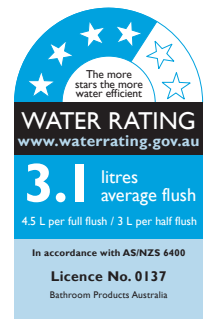

To see the complete Roca range go to www.reece.com.au/bathrooms