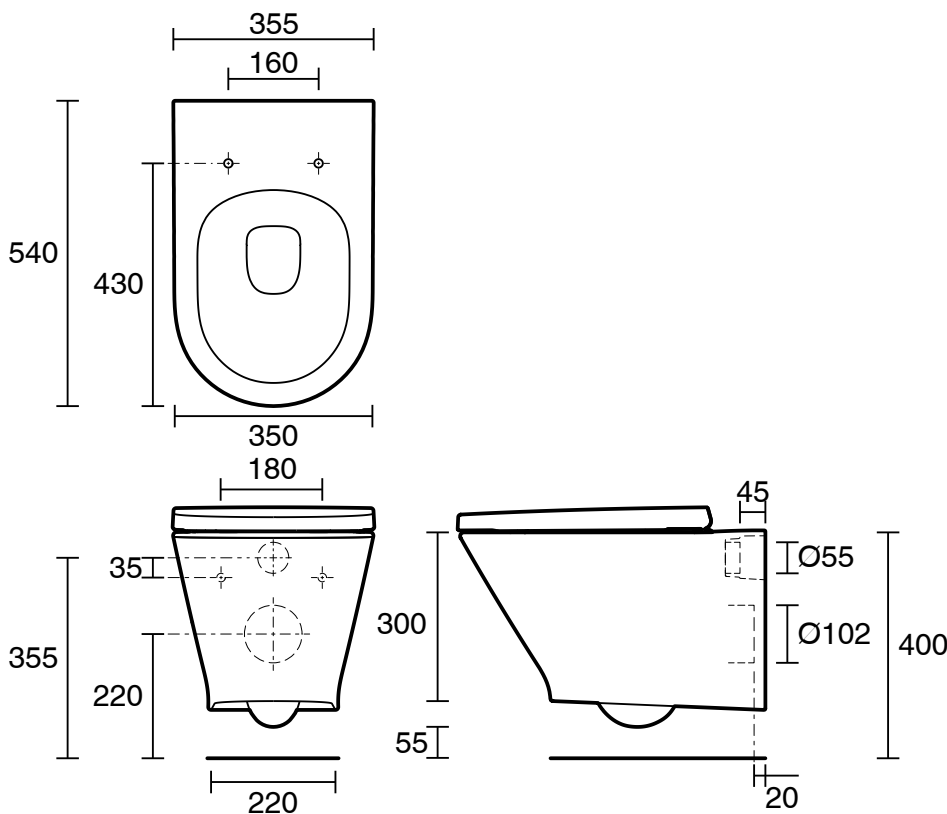

Roca The Gap Round Wall Hung Rimless Pan with Soft Close Quick Release Thick Seat White (4 Star)

10043

SPECIFICATIONS

Recommended Use	Domestic, Hotel & Commercial
Pan Colour	White
Pan Material	Vitreous China
Toilet Seat Material	Supralit
Weight of Pan	26.4 kg
Rim Configuration	Rimless
Pan Outlet Type	P Trap
Fixing Bolts	Sold Separately

WARRANTY

Warranty - Domestic Use	15 Years
Spare Parts & Labour	12 Months

Please refer to Warranty Page for full Terms and Conditions

Dimensions are nominal measurements only.

CLEANING RECOMMENDATIONS:

We recommend the use of soapy water or approved cleaners. This product should not be cleaned with abrasive materials. Damage caused by any improper treatment is not covered by the product warranty. Refer to Warranty Conditions

Disclaimer: Products in this specification manual must by regulation be installed by licensed and registered trade people. The manufacturer/distributor reserves the right to vary specifications or delete models from their range without prior notification. Dimensions are nominal measurements only. Dimensions and set-outs listed are correct at time of publication however the manufacturer/distributor takes no responsibility for printing errors.

Published 19/07/2024