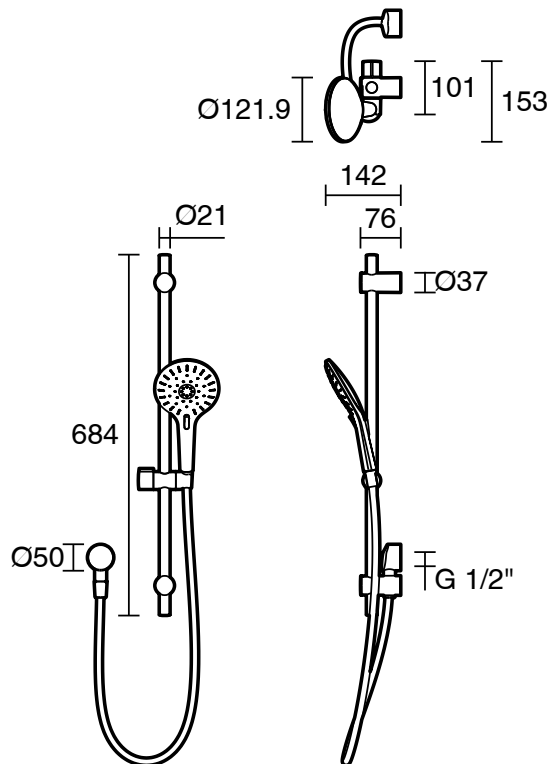

Roca Ona Single Rail Shower Matte Black (5 Star)

14942

SPECIFICATIONS	
Recommended Use	Domestic;Commercial;Hotel
Colour Category	Black
Colour Finish	Matte Black
Max Continuous Working Pressure (kPa)	500
Max Continuous Working Temperature (deg C)	60
Hot Water Unit Suitability	Storage Tank;Continuous Flow
WARRANTY	
Warranty - Domestic Use (Years)	15
Spare Parts & Labour (Years)	1
<i>Please refer to Warranty Page for full Terms and Conditions</i>	

Disclaimer: Products in this specification manual must by regulation be installed by licensed and registered trade people. The manufacturer/distributor reserves the right to vary specifications or delete models from their range without prior notification. Dimensions are nominal measurements only. Dimensions and set-outs listed are correct at time of publication however the manufacturer/distributor takes no responsibility for printing errors.