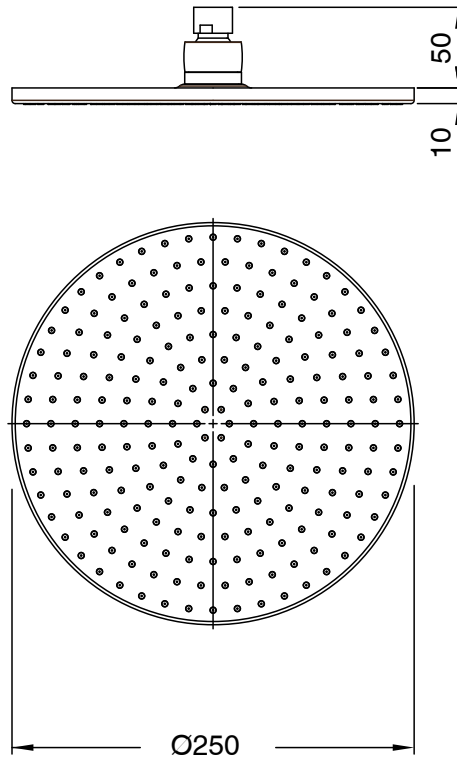

Milli

Milli Mood Edit Shower Head 250mm PVD Brushed Gold (3 Star)

9510975

SPECIFICATIONS	
Recommended Use	Domestic;Hotel;Commercial
Colour Finish	Brushed Gold
Primary Material	Brass
Recommended Pressure Range	150 - 500 kPa as per AS3500
Max Continuous Working Temperature (deg C)	65
Min Continuous Working Temperature (deg C)	5
Hot Water Unit Suitability	Storage Tank;Continuous Flow
WARRANTY	
Warranty - Domestic Use (Years)	15
Spare Parts & Labour (Years)	1
<i>Please refer to Warranty Page for full Terms and Conditions</i>	