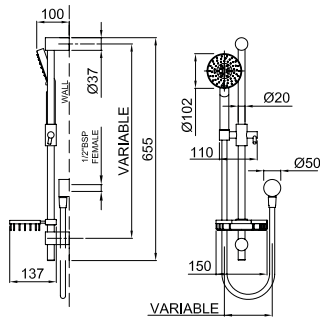

SHOWERS

an everyday luxury *Posh*

POSH SOLUS MKII - 5 FUNCTION

5 FUNCTION SPRAY PATTERNS

Posh Solus MKII 5 Function Brass Rail Shower

- Easy rub-clean surface
- 655mm rail with brass soap dish
- Height adjustable handset holder
- Strong and durable 1.5m chromline hose
- Adjustable fixing for easy retro-fit installation

Posh Solus MKII 5 Function Rail Shower

- Easy rub-clean surface
- 600mm rail with soap dish
- Height adjustable handset holder
- Strong and durable 1.5m chromline hose
- Adjustable fixing for easy retro-fit installation

Posh Solus MKII 1 Function Brass Rail Shower

- Easy rub-clean surface
- 655mm rail with brass soap dish
- Height adjustable handset holder
- 1.5m metal hose
- Adjustable fixing for easy retro-fit installation

Posh Solus MKII 1 Function Rail Shower

- Easy rub-clean surface
- 600mm rail soap dish
- Height adjustable handset holder
- 1.5m metal hose
- Adjustable fixing for easy retro-fit installation

Your bathroom. Your life.™