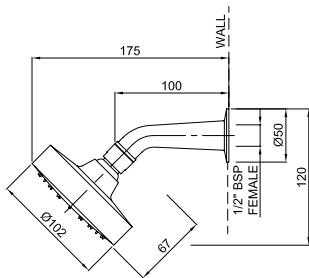

POSH SOLUS MKII - 1 FUNCTION

1 FUNCTION
SPRAY PATTERN

Normal

Posh Solus MKII 1 Function Wall Shower on Arm

- Easy rub-clean surface
- Stylish brass arm with flange
- Brass, adjustable ball joint connection
- Easy retro-fit installation

Posh Solus MKII 1 Function Brass Rail Shower

- Easy rub-clean surface
- 655mm rail with brass soap dish
- Height adjustable handset holder
- 1.5m metal hose
- Adjustable fixing for easy retro-fit installation

Posh Solus MKII 1 Function Rail Shower

- Easy rub-clean surface
- 600mm rail soap dish
- Height adjustable handset holder
- 1.5m metal hose
- Adjustable fixing for easy retro-fit installation