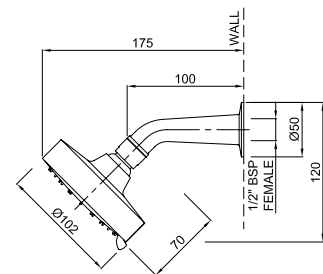

SHOWERS

an everyday luxury *Posh*

POSH SOLUS MKII - 5 FUNCTION

5 FUNCTION SPRAY PATTERNS

Posh Solus MKII 5 Function Brass Rail Shower

- Easy rub-clean surface
- 655mm rail with brass soap dish
- Height adjustable handset holder
- Strong and durable 1.5m chromline hose
- Adjustable fixing for easy retro-fit installation

Posh Solus MKII 5 Function Rail Shower

- Easy rub-clean surface
- 600mm rail with soap dish
- Height adjustable handset holder
- Strong and durable 1.5m chromline hose
- Adjustable fixing for easy retro-fit installation

Posh Solus MKII 1 Function Brass Rail Shower

- Easy rub-clean surface
- 655mm rail with brass soap dish
- Height adjustable handset holder
- 1.5m metal hose
- Adjustable fixing for easy retro-fit installation

Posh Solus MKII 1 Function Rail Shower

- Easy rub-clean surface
- 600mm rail soap dish
- Height adjustable handset holder
- 1.5m metal hose
- Adjustable fixing for easy retro-fit installation

Your bathroom. Your life.™