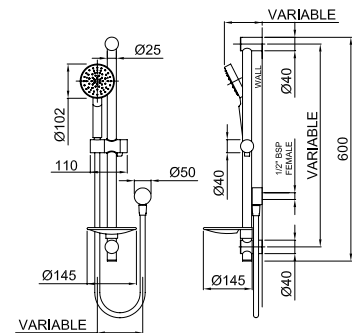

POSH SOLUS MKII - 1 FUNCTION

1 FUNCTION
SPRAY PATTERN

Normal

Posh Solus MKII 1 Function Wall Shower on Arm

- Easy rub-clean surface
- Stylish brass arm with flange
- Brass, adjustable ball joint connection
- Easy retro-fit installation

Posh Solus MKII 1 Function Brass Rail Shower

- Easy rub-clean surface
- 655mm rail with brass soap dish
- Height adjustable handset holder
- 1.5m metal hose
- Adjustable fixing for easy retro-fit installation

Posh Solus MKII 1 Function Rail Shower

- Easy rub-clean surface
- 600mm rail soap dish
- Height adjustable handset holder
- 1.5m metal hose
- Adjustable fixing for easy retro-fit installation