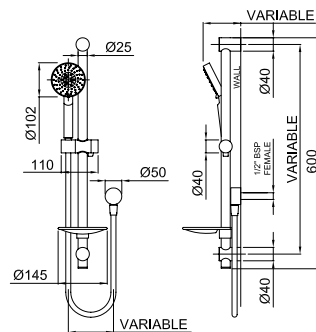

SHOWERS

an everyday luxury *Posh*

POSH SOLUS MKII - 5 FUNCTION

5 FUNCTION SPRAY PATTERNS

Posh Solus MKII 5 Function Brass Rail Shower

- Easy rub-clean surface
- 655mm rail with brass soap dish
- Height adjustable handset holder
- Strong and durable 1.5m chromline hose
- Adjustable fixing for easy retro-fit installation

Posh Solus MKII 5 Function Rail Shower

- Easy rub-clean surface
- 600mm rail with soap dish
- Height adjustable handset holder
- Strong and durable 1.5m chromline hose
- Adjustable fixing for easy retro-fit installation

Posh Solus MKII 1 Function Brass Rail Shower

- Easy rub-clean surface
- 655mm rail with brass soap dish
- Height adjustable handset holder
- 1.5m metal hose
- Adjustable fixing for easy retro-fit installation

Posh Solus MKII 1 Function Rail Shower

- Easy rub-clean surface
- 600mm rail soap dish
- Height adjustable handset holder
- 1.5m metal hose
- Adjustable fixing for easy retro-fit installation

Your bathroom. Your life.™