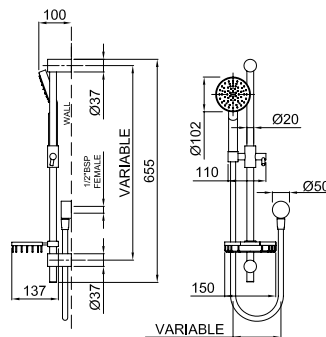

POSH SOLUS MKII - 1 FUNCTION

1 FUNCTION
SPRAY PATTERN

Normal

Posh Solus MKII 1 Function Wall Shower on Arm

- Easy rub-clean surface
- Stylish brass arm with flange
- Brass, adjustable ball joint connection
- Easy retro-fit installation

Posh Solus MKII 1 Function Brass Rail Shower

- Easy rub-clean surface
- 655mm rail with brass soap dish
- Height adjustable handset holder
- 1.5m metal hose
- Adjustable fixing for easy retro-fit installation

Posh Solus MKII 1 Function Rail Shower

- Easy rub-clean surface
- 600mm rail soap dish
- Height adjustable handset holder
- 1.5m metal hose
- Adjustable fixing for easy retro-fit installation