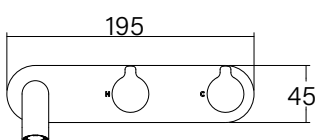

Dimensions are nominal measurements only.

CLEANING RECOMMENDATIONS:

We recommend the use of soapy water or approved cleaners. This product should not be cleaned with abrasive materials. Damage caused by any improper treatment is not covered by the product warranty. Refer to Warranty Conditions

Disclaimer: Products in this specification manual must by regulation be installed by licensed and registered trade people. The manufacturer/distributor reserves the right to vary specifications or delete models from their range without prior notification. Dimensions are nominal measurements only. Dimensions and set-outs listed are correct at time of publication however the manufacturer/distributor takes no responsibility for printing errors.

Published 11/02/2026