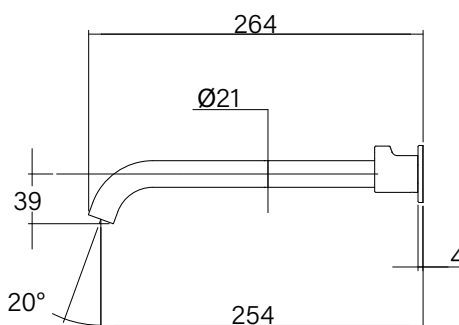

**Faucet Strommen Vara Wall Basin / Bath Hostess System Tap Right Hand 250mm Kit
Chrome (6 Star) Lead Free
40007**

SPECIFICATIONS

Recommended Use	Domestic; Commercial; Hotel
Colour Finish	Chrome
Primary Material	DR Brass
Recommended Pressure Range	300 - 500 kPa
Max Continuous Working Temperature (deg C)	65
Min Continuous Working Temperature (deg C)	5
Hot Water Unit Suitability	Storage Tank, Continuous Flow

WARRANTY

Warranty - Domestic Use (Years)	40
Spare Parts & Labour (Years)	10

Please refer to Warranty Page for full Terms and Conditions

Dimensions are nominal measurements only.

CLEANING RECOMMENDATIONS:

We recommend the use of soapy water or approved cleaners. This product should not be cleaned with abrasive materials. Damage caused by any improper treatment is not covered by the product warranty. Refer to Warranty Conditions

Disclaimer: Products in this specification manual must by regulation be installed by licensed and registered trade people. The manufacturer/distributor reserves the right to vary specifications or delete models from their range without prior notification. Dimensions are nominal measurements only. Dimensions and set-outs listed are correct at time of publication however the manufacturer/distributor takes no responsibility for printing errors.

Published 11/02/2026