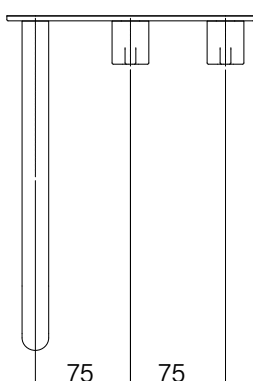

**Faucet Strommen Vara Wall Basin / Bath Hostess System Tap Right Hand 250mm Kit
Chrome (6 Star) Lead Free
40007**

SPECIFICATIONS

Recommended Use	Domestic; Commercial; Hotel
Colour Finish	Chrome
Primary Material	DR Brass
Recommended Pressure Range	300 - 500 kPa
Max Continuous Working Temperature (deg C)	65
Min Continuous Working Temperature (deg C)	5
Hot Water Unit Suitability	Storage Tank, Continuous Flow

WARRANTY

Warranty - Domestic Use (Years)	40
Spare Parts & Labour (Years)	10

Please refer to Warranty Page for full Terms and Conditions

Dimensions are nominal measurements only.

CLEANING RECOMMENDATIONS:

We recommend the use of soapy water or approved cleaners. This product should not be cleaned with abrasive materials. Damage caused by any improper treatment is not covered by the product warranty. Refer to Warranty Conditions

Disclaimer: Products in this specification manual must by regulation be installed by licensed and registered trade people. The manufacturer/distributor reserves the right to vary specifications or delete models from their range without prior notification. Dimensions are nominal measurements only. Dimensions and set-outs listed are correct at time of publication however the manufacturer/distributor takes no responsibility for printing errors.

Published 11/02/2026