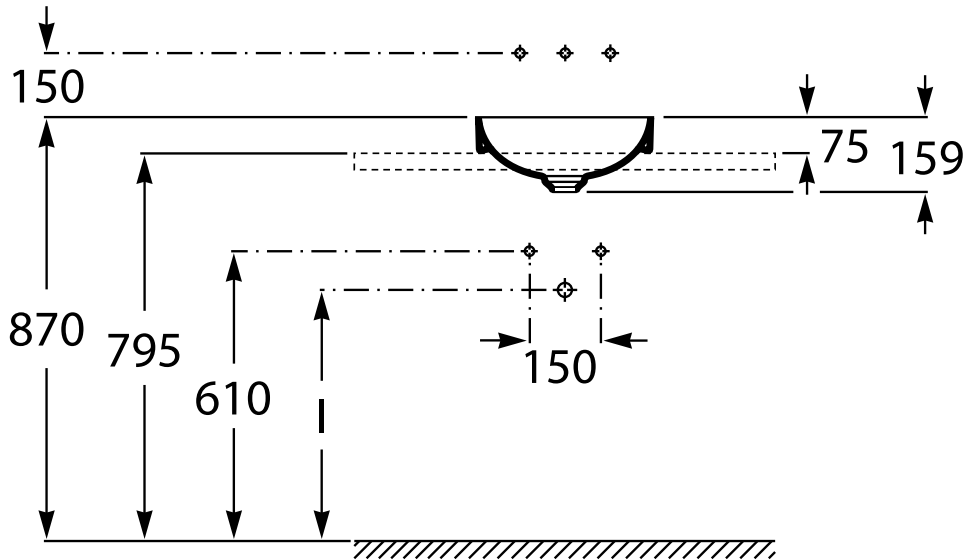

Roca Inspira Square Semi Inset Basin 370mm x 370mm

INSTALLATION INSTRUCTIONS

Plumbers, please ensure a copy of the installation instructions is left with the end user for future reference.