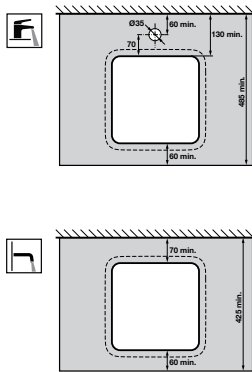

## Roca Inspira Square Semi Inset Basin 370mm x 370mm

### INSTALLATION INSTRUCTIONS

Recommended tap placement only.  
Specific dimensions apply for Tap selected.