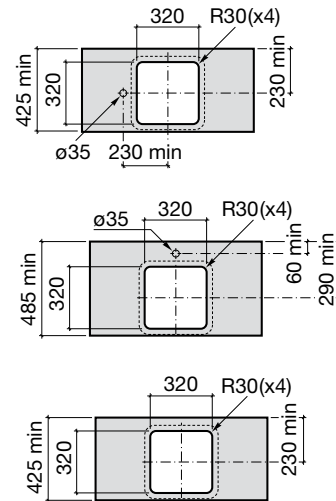

## Roca Inspira Square Semi Inset Basin 370mm x 370mm

### INSTALLATION INSTRUCTIONS

Recommended tap placement only.  
Specific dimensions apply for Tap selected.