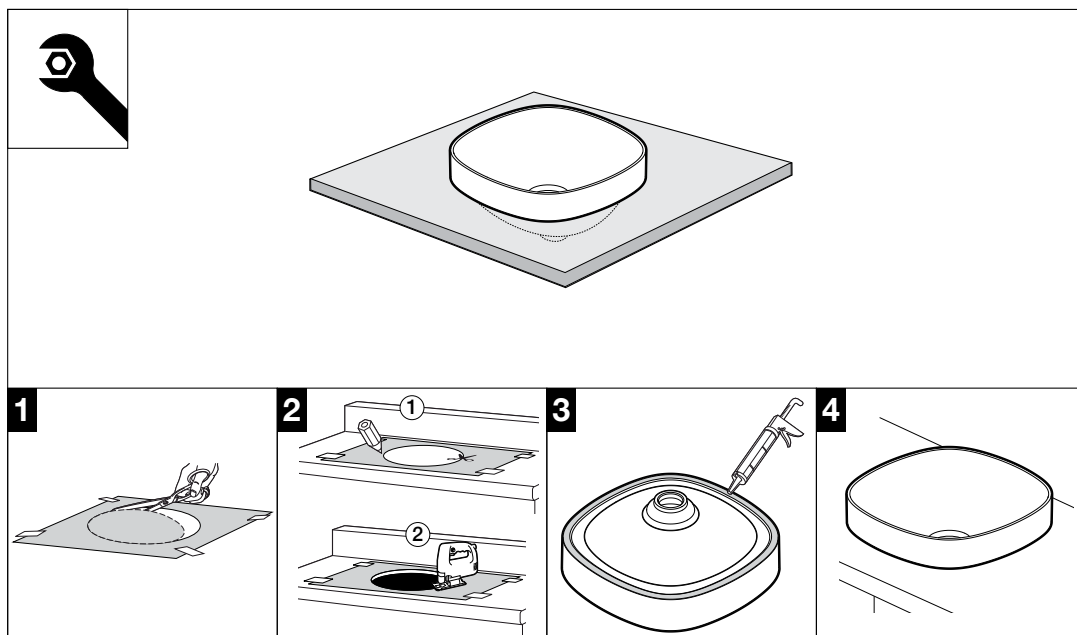

Roca Inspira Square Semi Inset Basin 370mm x 370mm

INSTALLATION INSTRUCTIONS

Plumbers, please ensure a copy of the installation instructions is left with the end user for future reference.