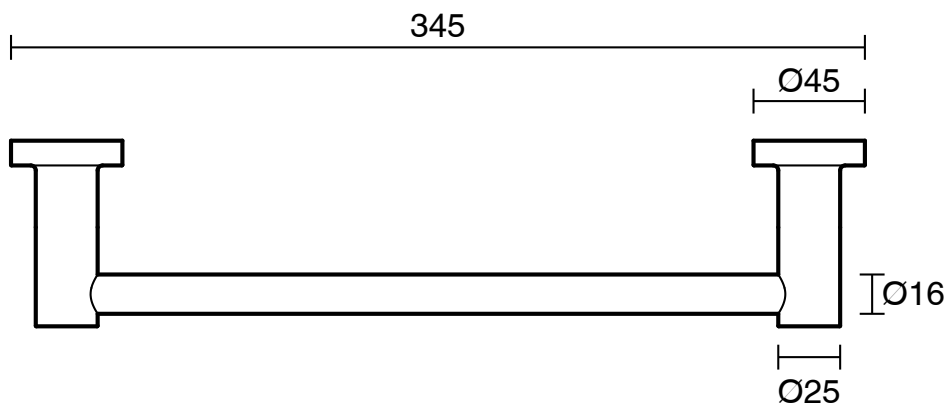

S U S S E X

Sussex Scala Guest Towel Rail 300mm LUX PVD Brushed Oyster Nickel

2267038

SPECIFICATIONS

Recommended Use	Domestic;Hotel;Commercial
Colour Finish	Brushed Oyster Nickel
Primary Material	Brass

WARRANTY

Replacement Only - Domestic Use (Years)	15
Parts Replacement Only (Years)	15

Please refer to Warranty Page for full Terms and Conditions

Dimensions are nominal measurements only.

CLEANING RECOMMENDATIONS:

We recommend the use of soapy water or approved cleaners. This product should not be cleaned with abrasive materials. Damage caused by any improper treatment is not covered by the product warranty. Refer to Warranty Conditions

Disclaimer: Products in this specification manual must by regulation be installed by licensed and registered trade people. The manufacturer/distributor reserves the right to vary specifications or delete models from their range without prior notification. Dimensions are nominal measurements only. Dimensions and set-outs listed are correct at time of publication however the manufacturer/distributor takes no responsibility for printing errors.

Published 12/03/2025

To see the complete Sussex range go to www.reece.com.au