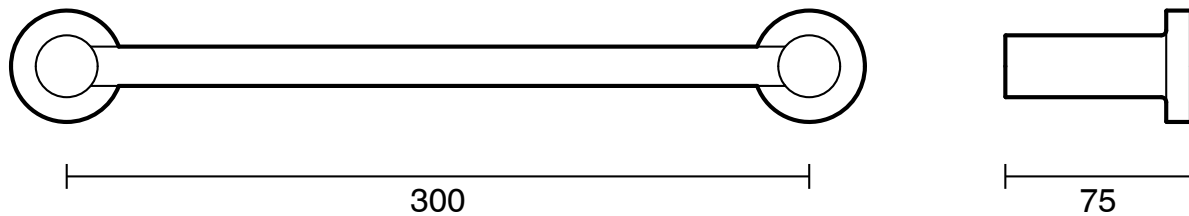

S U S S E X

Sussex Scala Guest Towel Rail 300mm LUX PVD Brushed Oyster Nickel

2267038

SPECIFICATIONS

Recommended Use	Domestic;Hotel;Commercial
Colour Finish	Brushed Oyster Nickel
Primary Material	Brass

WARRANTY

Replacement Only - Domestic Use (Years)	15
Parts Replacement Only (Years)	15

Please refer to Warranty Page for full Terms and Conditions

Dimensions are nominal measurements only.

CLEANING RECOMMENDATIONS:

We recommend the use of soapy water or approved cleaners. This product should not be cleaned with abrasive materials. Damage caused by any improper treatment is not covered by the product warranty. Refer to Warranty Conditions

Disclaimer: Products in this specification manual must by regulation be installed by licensed and registered trade people. The manufacturer/distributor reserves the right to vary specifications or delete models from their range without prior notification. Dimensions are nominal measurements only. Dimensions and set-outs listed are correct at time of publication however the manufacturer/distributor takes no responsibility for printing errors.

Published 12/03/2025

To see the complete Sussex range go to www.reece.com.au