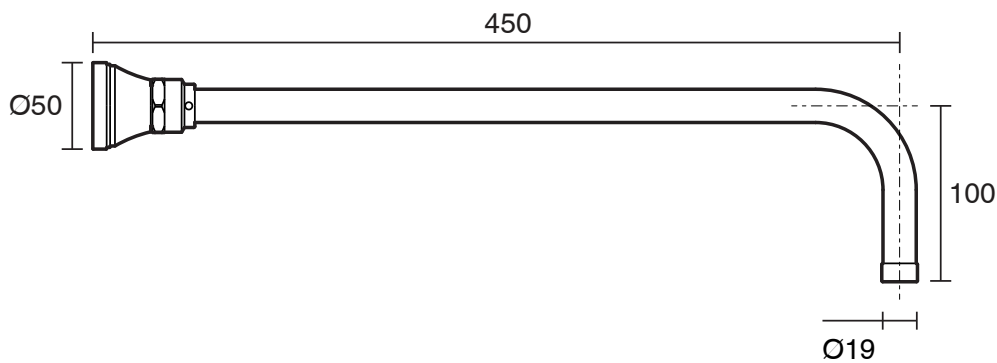

KADO

Kado Era Wall Straight Shower Arm 450mm Brass Gold (4 Star)

4200393

SPECIFICATIONS

Recommended Use	Domestic, Hotel & Commercial
Colour	Brass Gold
Finish	Polished
Material	DR Brass
Recommended Pressure Range	150 - 500 kPa
Maximum Continuous Working Temperature	80 deg C
Suitable for Storage Tank Hot Water	Yes
Suitable for Continuous Flow Hot Water	Yes
Suitable for Gravity Feed Hot Water	No

WARRANTY

Warranty - Domestic Use	10 Years
Spare Parts & Labour	12 Months

Please refer to Warranty Page for full Terms and Conditions