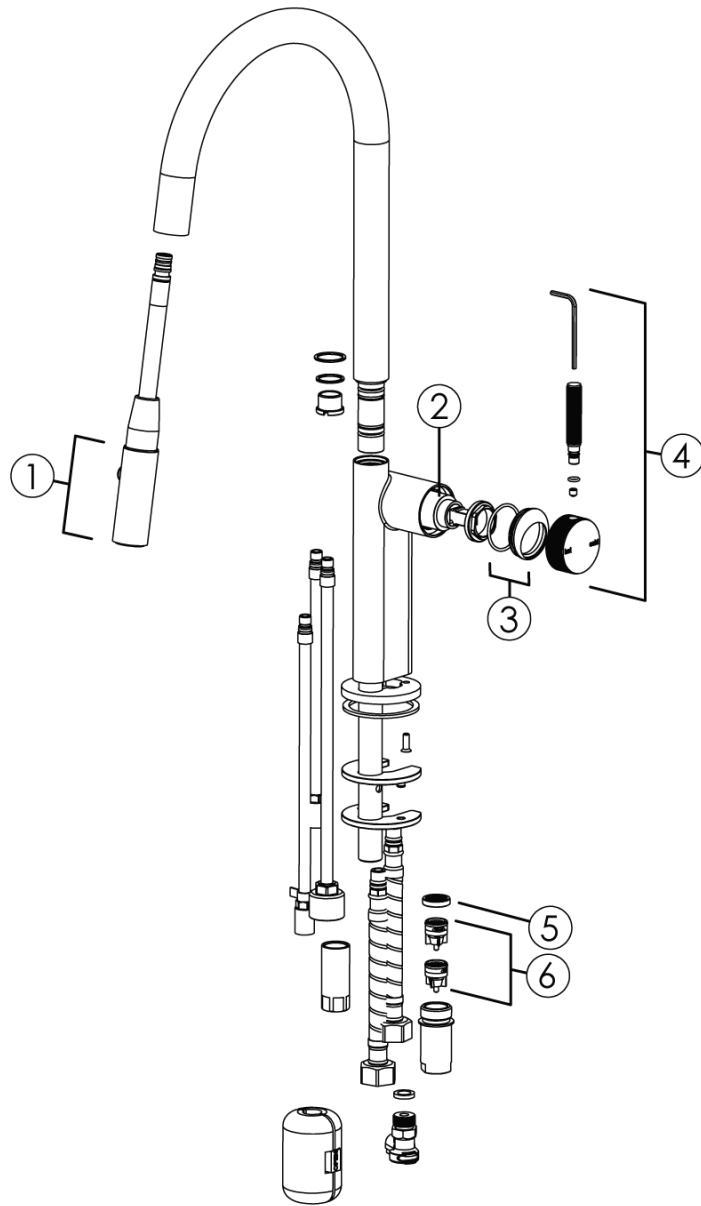

Milli Etch Gooseneck Pull Out Sink Mixer Brushed Gold (5 Star)

21891

No.	Description	Code
1.	Milli Etch Pull Out Mixer Hand Piece Assy	29824
2.	KO25A Cartridge NR	40386 NR
3.	Mill Etch Sink Mixer Dome Assy	29982
4.	Milli Etch Side Lever Handle	29770
5.	NEOPERL WASHER REGULATOR PCW-04 DC 1.75GPM	58.4725.000
6.	OF15-1.2psi Max Flow Check Valve	31.0026.00001