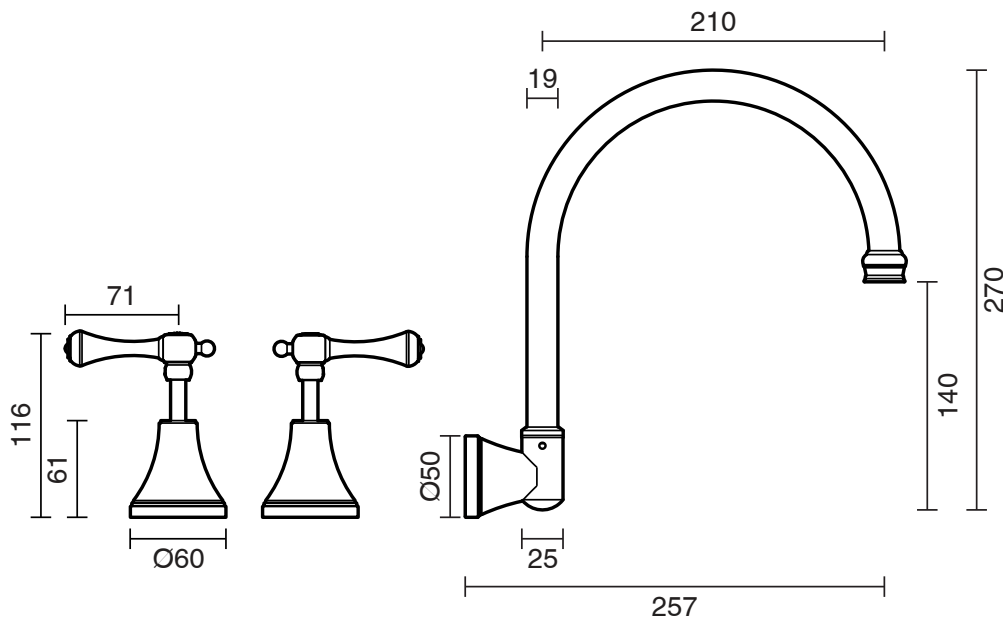

KADO

Kado Era Wall Sink Set Lever Handle Brass Gold (5 Star)

9507648

SPECIFICATIONS

Recommended Use	Domestic, Hotel & Commercial
Colour	Brass Gold
Finish	Polished
Material	DR Brass
Recommended Pressure Range	150 - 500 kPa
Maximum Continuous Working Temperature	80 deg C
Suitable for Storage Tank Hot Water	Yes
Suitable for Continuous Flow Hot Water	Yes
Suitable for Gravity Feed Hot Water	No

WARRANTY

Warranty - Domestic Use	10 Years
Spare Parts & Labour	12 Months

Please refer to Warranty Page for full Terms and Conditions

Dimensions are nominal measurements only.

CLEANING RECOMMENDATIONS:

We recommend the use of soapy water or approved cleaners. This product should not be cleaned with abrasive materials. Damage caused by any improper treatment is not covered by the product warranty. Refer to Warranty Conditions

Disclaimer: Products in this specification manual must by regulation be installed by licensed and registered trade people. The manufacturer/distributor reserves the right to vary specifications or delete models from their range without prior notification. Dimensions are nominal measurements only. Dimensions and set-outs listed are correct at time of publication however the manufacturer/distributor takes no responsibility for printing errors.

Published 12/10/2023

To see the complete Kado range go to www.reece.com.au