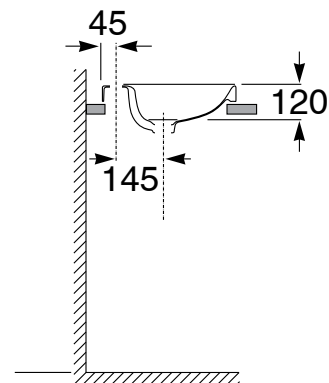

ROCA

DEBBA SEMI INSET BASIN

500MM X 410MM

Dimensions are nominal measurements only.

SPECIFICATIONS

Recommended use	Domestic, Hotel & Commercial
Material	Vitreous China
Colour	White
Capacity	4.5 Litres
Weight	9.5kg
Taphole availability	1 Taphole
Overflow	Yes
Plug and waste	Suits 32 x 40mm Overflow Waste (not supplied)
Fixing	Siliconed into position on the Benchtop
Additional information	Cut out Template supplied.

Damage caused by any improper treatment is not covered by the product warranty. Refer to Warranty Conditions.

ROCA

DEBBA SEMI INSET BASIN 500MM X 410MM**INSTALLATION INSTRUCTIONS**

Plumbers, please ensure a copy of the installation instructions is left with the end user for future reference