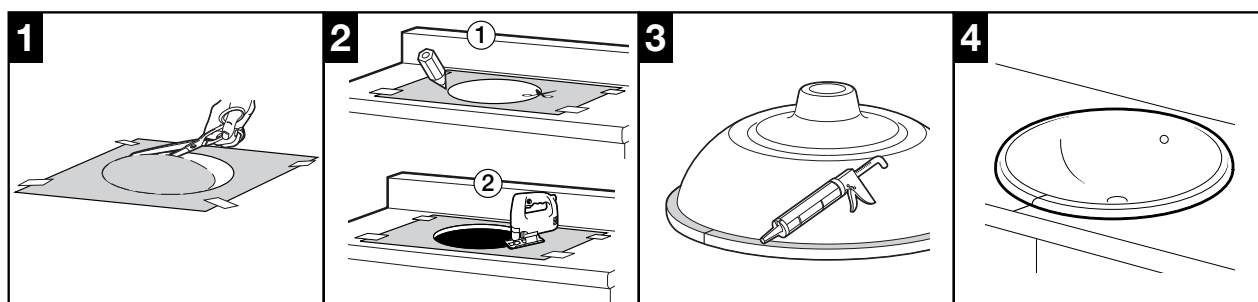

ROCA

DEBBA SEMI INSET BASIN

500MM X 410MM

Dimensions are nominal measurements only.

SPECIFICATIONS

Recommended use	Domestic, Hotel & Commercial
Material	Vitreous China
Colour	White
Capacity	4.5 Litres
Weight	9.5kg
Taphole availability	1 Taphole
Overflow	Yes
Plug and waste	Suits 32 x 40mm Overflow Waste (not supplied)
Fixing	Siliconed into position on the Benchtop
Additional information	Cut out Template supplied.

Damage caused by any improper treatment is not covered by the product warranty. Refer to Warranty Conditions.

ROCA

DEBBA SEMI INSET BASIN 500MM X 410MM**INSTALLATION INSTRUCTIONS**

Plumbers, please ensure a copy of the installation instructions is left with the end user for future reference