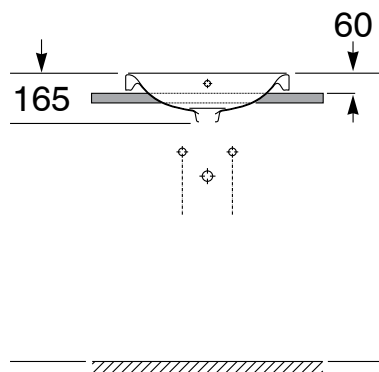

ROCA

DEBBA SEMI INSET BASIN

500MM X 410MM

Dimensions are nominal measurements only.

SPECIFICATIONS

Recommended use	Domestic, Hotel & Commercial
Material	Vitreous China
Colour	White
Capacity	4.5 Litres
Weight	9.5kg
Taphole availability	1 Taphole
Overflow	Yes
Plug and waste	Suits 32 x 40mm Overflow Waste (not supplied)
Fixing	Siliconed into position on the Benchtop
Additional information	Cut out Template supplied.

Damage caused by any improper treatment is not covered by the product warranty. Refer to Warranty Conditions.

ROCA

DEBBA SEMI INSET BASIN 500MM X 410MM**INSTALLATION INSTRUCTIONS**

Plumbers, please ensure a copy of the installation instructions is left with the end user for future reference