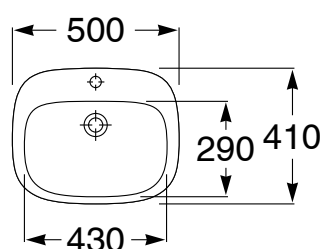

ROCA

DEBBA SEMI INSET BASIN

500MM X 410MM

Dimensions are nominal measurements only.

SPECIFICATIONS

Recommended use	Domestic, Hotel & Commercial
Material	Vitreous China
Colour	White
Capacity	4.5 Litres
Weight	9.5kg
Taphole availability	1 Taphole
Overflow	Yes
Plug and waste	Suits 32 x 40mm Overflow Waste (not supplied)
Fixing	Siliconed into position on the Benchtop
Additional information	Cut out Template supplied.

Damage caused by any improper treatment is not covered by the product warranty. Refer to Warranty Conditions.

ROCA

DEBBA SEMI INSET BASIN 500MM X 410MM**INSTALLATION INSTRUCTIONS**

Plumbers, please ensure a copy of the installation instructions is left with the end user for future reference