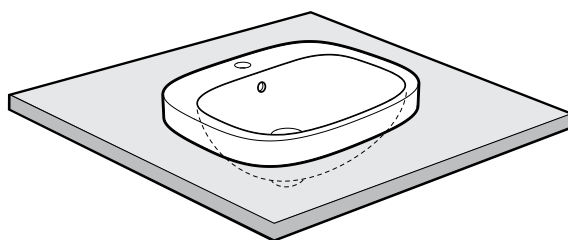

ROCA

DEBBA SEMI INSET BASIN

500MM X 410MM

Dimensions are nominal measurements only.

SPECIFICATIONS

Recommended use	Domestic, Hotel & Commercial
Material	Vitreous China
Colour	White
Capacity	4.5 Litres
Weight	9.5kg
Taphole availability	1 Taphole
Overflow	Yes
Plug and waste	Suits 32 x 40mm Overflow Waste (not supplied)
Fixing	Siliconed into position on the Benchtop
Additional information	Cut out Template supplied.

Damage caused by any improper treatment is not covered by the product warranty. Refer to Warranty Conditions.

ROCA

DEBBA SEMI INSET BASIN 500MM X 410MM**INSTALLATION INSTRUCTIONS**

Plumbers, please ensure a copy of the installation instructions is left with the end user for future reference