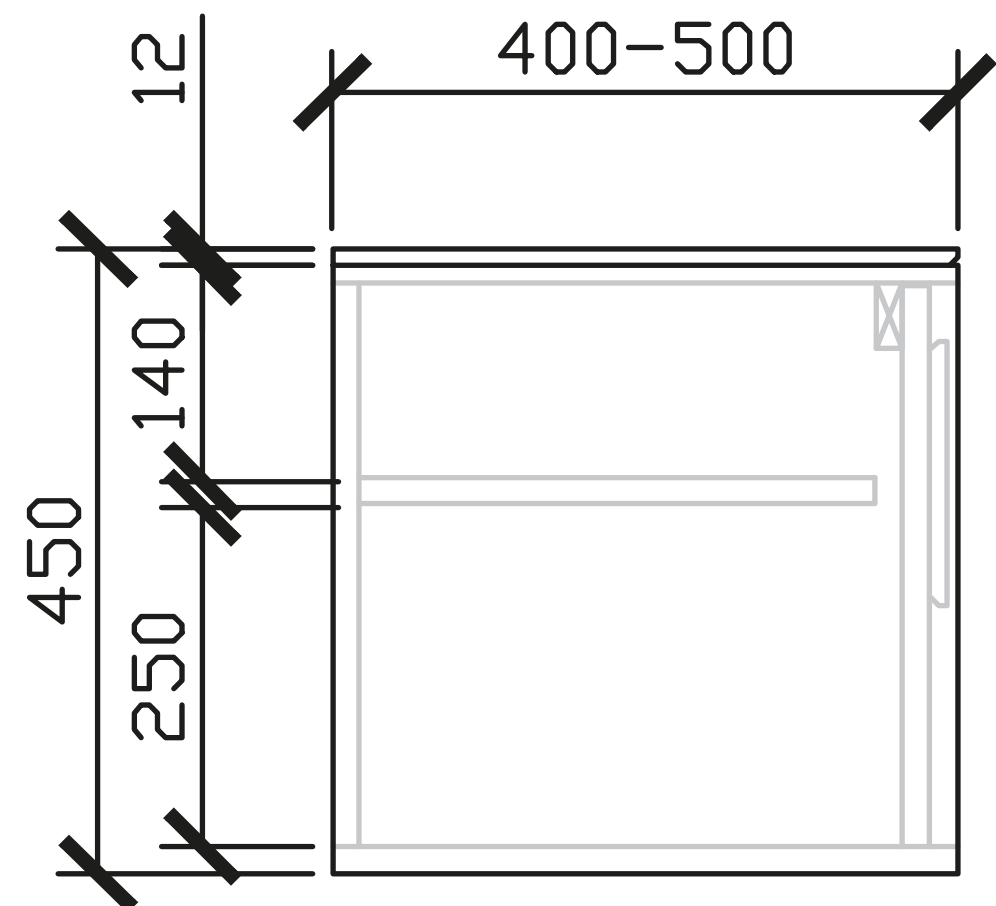

1101-1300W x 400-500D x 450H

INTERNAL VIEW for all size

SIDE VIEW for all sizes