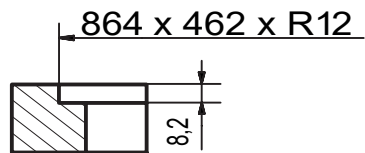

Franke Fresno Single Bowl Sink with Reversible Drainer

for flush fit only

Important: This cut-out template is for guideline purpose only, always use template supplied with the product.