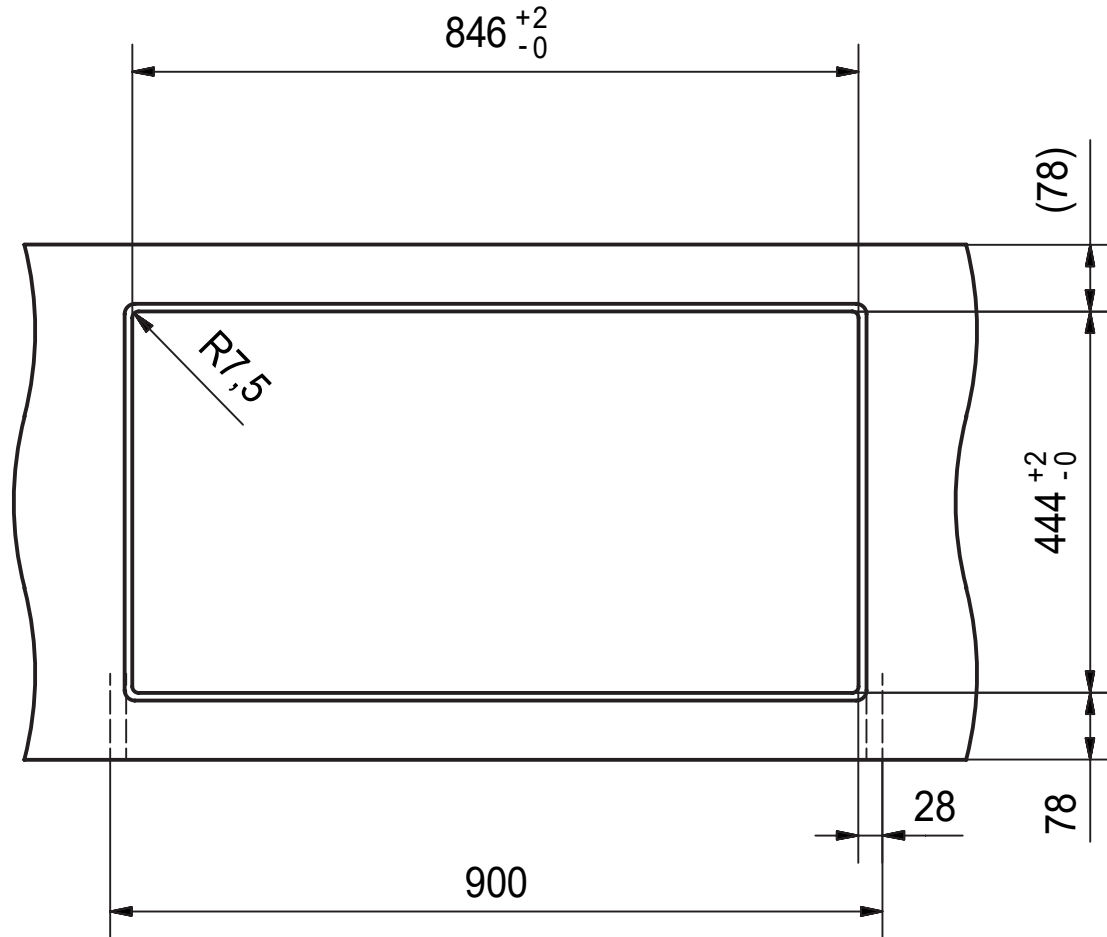

Franke Fresno Single Bowl Sink with Reversible Drainer

for flush fit only

Important: This cut-out template is for guideline purpose only, always use template supplied with the product.