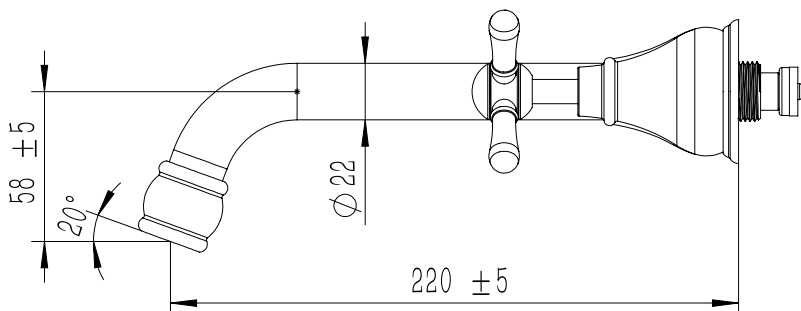

Milli

Milli Voir Wall Bath Set Cross Handle 220mm Matte Black

2265411

SPECIFICATIONS

Recommended Use	Domestic, hotel and commercial
Colour	Matte Black
Material	DR Brass
Recommended Pressure Range	150 - 500 kPa
Max Continuous Working Pressure	500 kPa
Max Continuous Working Temperature	80 deg C
Suitable for Storage Tank Hot Water	Yes
Suitable for Continuous Flow Hot Water	Yes
Suitable for Gravity Feed Hot Water	No

WARRANTY

Warranty - Domestic Use	15 Years
Spare Parts & Labour	12 Months

Please refer to Warranty Page for full Terms and Conditions

Dimensions are nominal measurements only.

CLEANING RECOMMENDATIONS:

We recommend the use of soapy water or approved cleaners. This product should not be cleaned with abrasive materials. Damage caused by any improper treatment is not covered by the product warranty. Refer to Warranty Conditions

Disclaimer: Products in this specification manual must by regulation be installed by licensed and registered trade people. The manufacturer/distributor reserves the right to vary specifications or delete models from their range without prior notification. Dimensions are nominal measurements only. Dimensions and set-outs listed are correct at time of publication however the manufacturer/distributor takes no responsibility for printing errors.

Published 01/06/2020

To see the complete Milli range go to www.reece.com.au