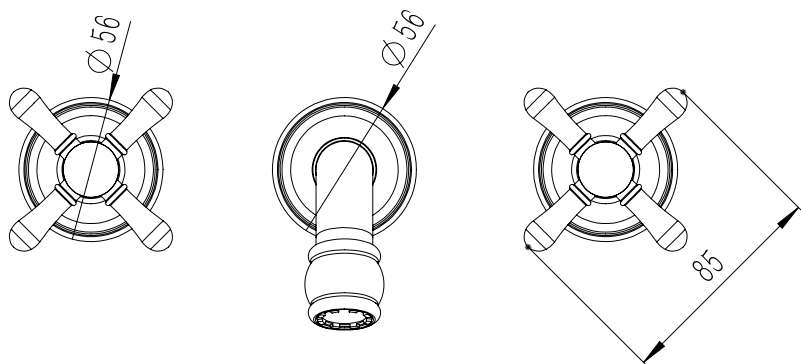

Milli

Milli Voir Wall Bath Set Cross Handle 220mm Matte Black

2265411

SPECIFICATIONS

Recommended Use	Domestic, hotel and commercial
Colour	Matte Black
Material	DR Brass
Recommended Pressure Range	150 - 500 kPa
Max Continuous Working Pressure	500 kPa
Max Continuous Working Temperature	80 deg C
Suitable for Storage Tank Hot Water	Yes
Suitable for Continuous Flow Hot Water	Yes
Suitable for Gravity Feed Hot Water	No

WARRANTY

Warranty - Domestic Use	15 Years
Spare Parts & Labour	12 Months

Please refer to Warranty Page for full Terms and Conditions

Dimensions are nominal measurements only.

CLEANING RECOMMENDATIONS:

We recommend the use of soapy water or approved cleaners. This product should not be cleaned with abrasive materials. Damage caused by any improper treatment is not covered by the product warranty. Refer to Warranty Conditions

Disclaimer: Products in this specification manual must by regulation be installed by licensed and registered trade people. The manufacturer/distributor reserves the right to vary specifications or delete models from their range without prior notification. Dimensions are nominal measurements only. Dimensions and set-outs listed are correct at time of publication however the manufacturer/distributor takes no responsibility for printing errors.

Published 01/06/2020

To see the complete Milli range go to www.reece.com.au