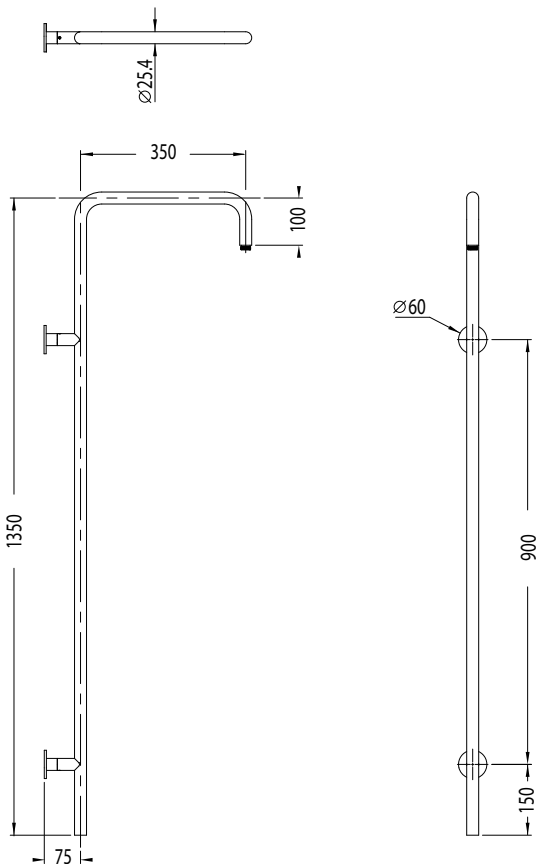

Milli Pure Column Shower Arm Only

SPECIFICATIONS

Recommended Use	Domestic, Commercial, Hotel
Colour	Chrome, Matte Black, Brushed Nickel, Brushed Gunmetal
Recommended Pressure Range	300 - 500Kpa
Max Continuous Working Pressure	500Kpa
Max Continuous Working Temperature	65 deg. C
Suitable for Storage Tank Hot Water	Yes
Suitable for Continuous Flow Hot Water	Yes
Suitable for Gravity Feed Hot Water	No

WARRANTY

Warranty - Domestic Use	15 Years

Please refer to Warranty Page for full Terms and Conditions

Dimensions are nominal measurements only.

Disclaimer: Products in this specification manual must by regulation be installed by licensed and registered trade people. The manufacturer/distributor reserves the right to vary specifications or delete models from their range without prior notification. Dimensions are nominal measurements only. Dimensions and set-outs listed are correct at time of publication however the manufacturer/distributor takes no responsibility for printing errors.

Published 07/04/2021

To see the complete Milli range go to www.reece.com.au/bathrooms