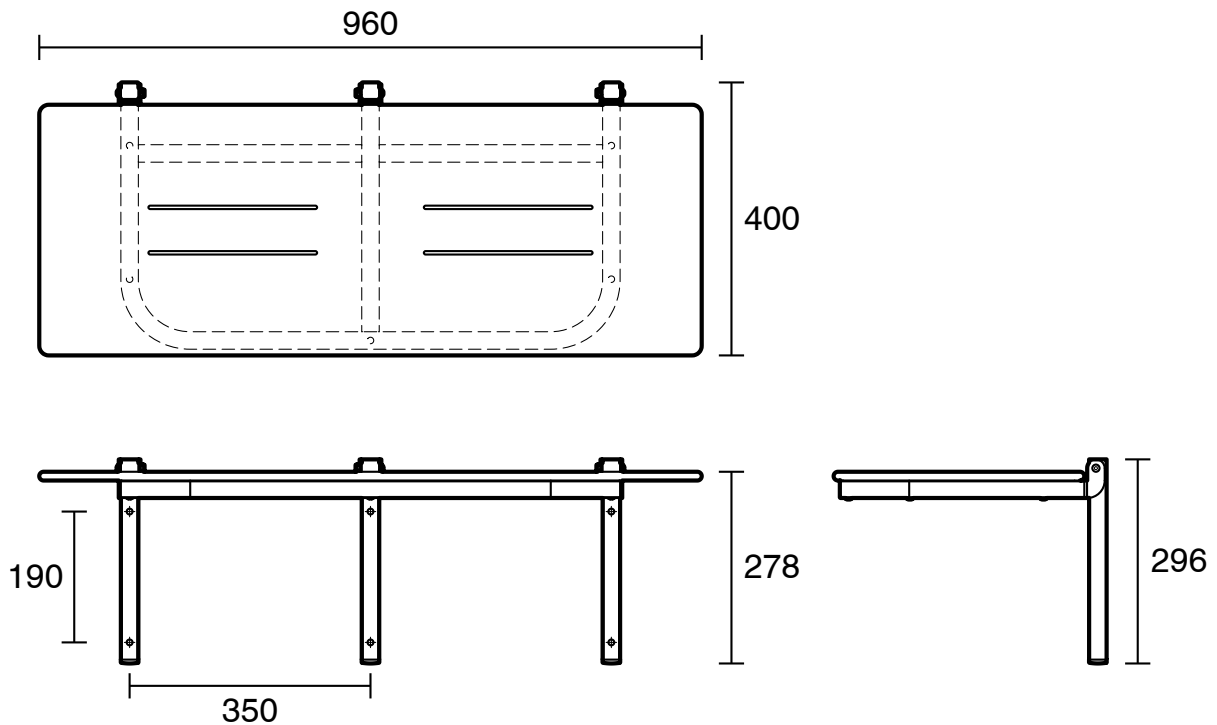

## Mizu Drift Shower Seat 960 x 400mm Polished Stainless Steel

2266576

### SPECIFICATIONS

|                 |  |
|-----------------|--|
| Recommended Use | Domestic, Hotel & Commercial   |
| Colour          | Polished Stainless Steel/White   |
| Material        | Frame fabricated from 304 grade (18/8) stainless steel with High Density Polyethylene (HDPE) seat deck |
| Weight Capacity | 250 kg   |

Dimensions are nominal measurements only.