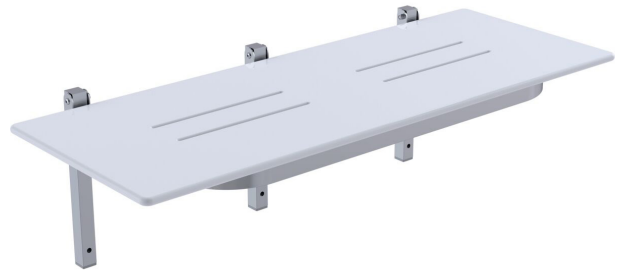

mizu

Mizu Drift Shower Seat 960 x 400mm Polished Stainless Steel

2266576

SPECIFICATIONS

Recommended Use	Domestic, Hotel & Commercial
Colour	Polished Stainless Steel/White
Material	Frame fabricated from 304 grade (18/8) stainless steel with High Density Polyethylene (HDPE) seat deck
Weight Capacity	250 kg

WARRANTY

Replacement Only - Domestic Use	20 Years
Parts Replacement Only	12 Months
<i>Please refer to Warranty Page for full Terms and Conditions</i>	

Dimensions are nominal measurements only.

CLEANING RECOMMENDATIONS:

We recommend the use of soapy water or approved cleaners. This product should not be cleaned with abrasive materials. Damage caused by any improper treatment is not covered by the product warranty. Refer to Warranty Conditions

Disclaimer: Products in this specification manual must by regulation be installed by licensed and registered trade people. The manufacturer/distributor reserves the right to vary specifications or delete models from their range without prior notification. Dimensions are nominal measurements only. Dimensions and set-outs listed are correct at time of publication however the manufacturer/distributor takes no responsibility for printing errors.

Published 05/07/2024

To see the complete Mizu range go to www.reece.com.au