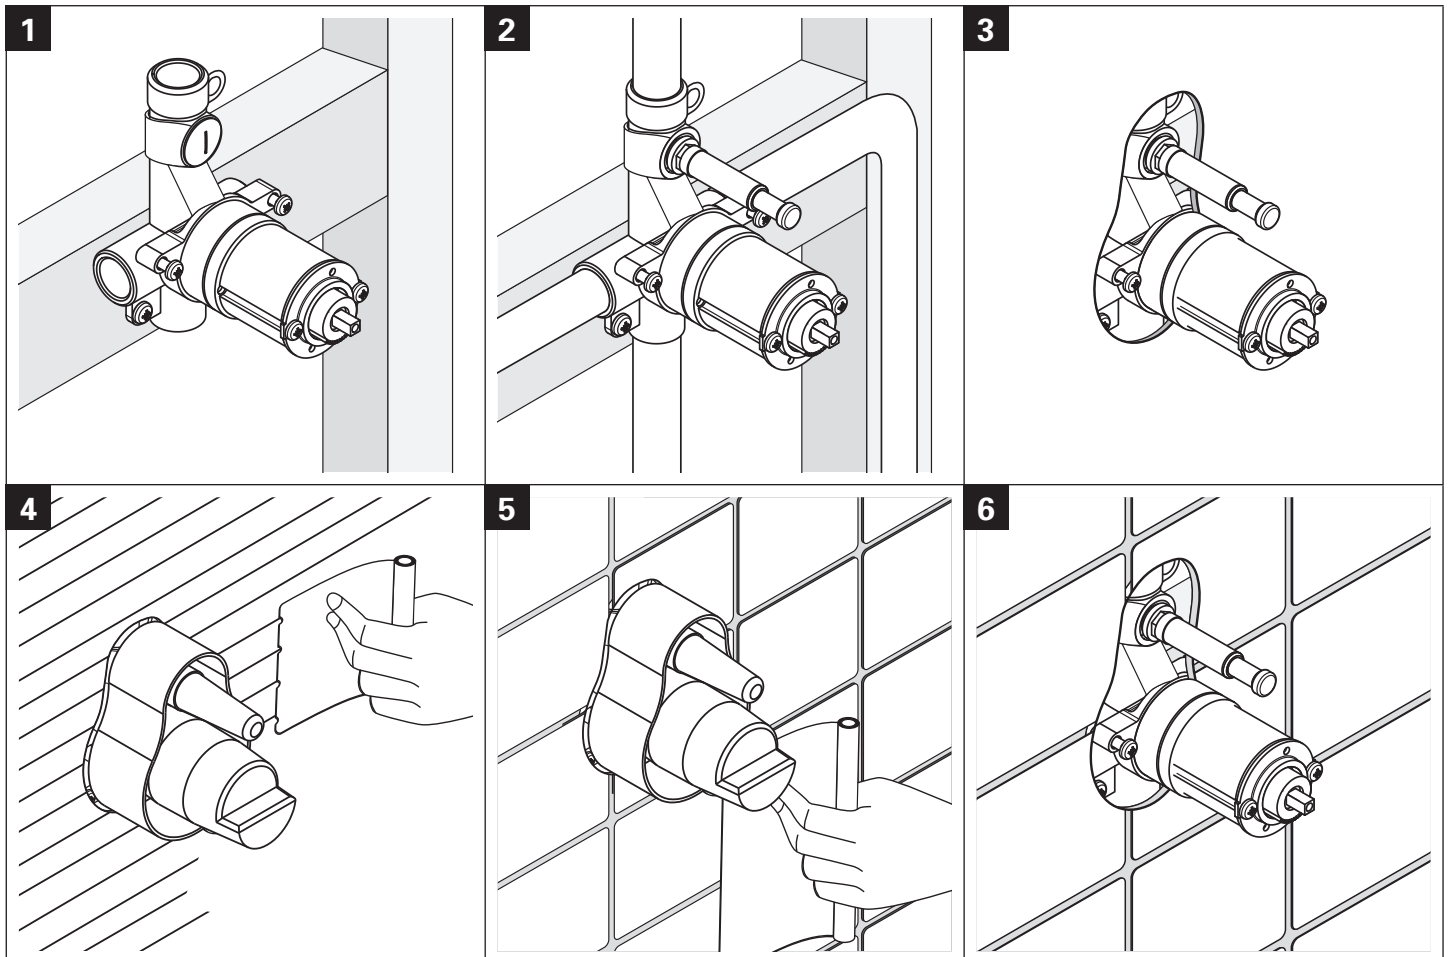

INWALL BODY

Concealed Inwall Mixer Diverter Body

MODEL #33961000

Pure Freude
an Wasser

GROHE

Installation instructions

Installation Instructions

Flush piping system prior and after installation of fitting thoroughly!

This product must be installed in conformance with local codes e.g. AS/NZS 3500 series of standard!

Installation and connection, see Figs [1] to [6]. Refer to the dimensional drawing. **PLEASE NOTE** – Face of noggins need to be positioned a minimum of 68mm & a maximum of 98 from where the finished wall surface will end up.

Note:

When installing concealed mixer body, please note it must be mounted onto timber or solid walls using appropriate reinforcement to ensure sufficient strength. Open cold and hot water supply and check connections for leakage!

Care

For directions on the care of this fitting, please refer to the accompanying care instructions.

Specifications:

- Flow pressure min. 50 kPa - recommended 100 - 500 kPa
- Operating pressure max. 1000 kPa
- Test pressure 1600 kPa

If static pressure is greater than 500 kPa, fit pressure reducer. Avoid major pressure differences between cold and hot water supply.

- Recommended maximum static pressure test time 30 minutes.

• Temperature

- Hot water inlet: (maximum) 80 °C
- Recommended: (energy saving) 60 °
- Water connection cold - right
- hot - from below

Application

Can be used in conjunction with: Pressurized storage heaters, thermally and hydraulically controlled instantaneous heaters. Operation with unpressurised storage heaters is not possible!