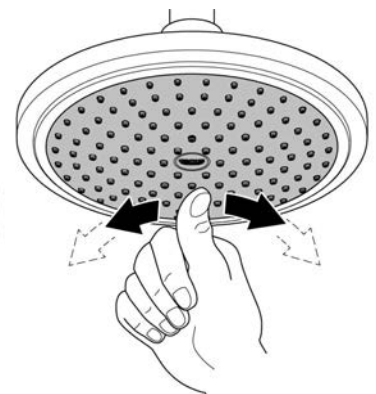

INWALL BODY

Concealed Inwall Mixer Diverter Body

MODEL #33961000

Pure Freude
an Wasser

Spare Parts

Pos.-nr.	Product Description	Order-nr.	Units per package
1	Cartridge	46048000	1

48166000

SpeedClean