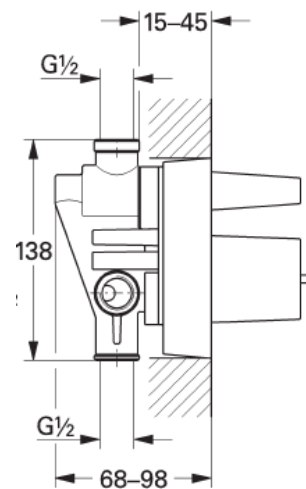

INWALL BODY

Concealed Inwall Mixer Diverter Body

MODEL #33961000

Pure Freude
an Wasser

GROHE

Product Specifications

Product Description:
Single-lever bath mixer

Standard Specification:
Single-lever mixer 1/2", concealed body
for bath and shower
without finishing trim set
wall installation

GROHE SilkMove® 46 mm ceramic cartridge
adjustable flow rate limiter
top and bottom outlet 1/2"
cap included
diverter in set for final installation
clockwise thread
fastening loops

INWALL BODY

Concealed Inwall Mixer Diverter Body