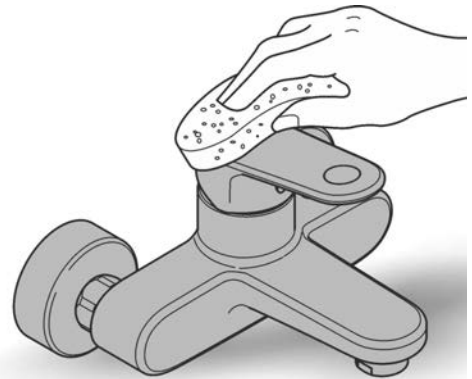

INWALL BODY

Concealed Inwall Mixer Diverter Body

MODEL #33961000

Pure Freude
an Wasser

Spare Parts

Pos.-nr.	Product Description	Order-nr.	Units per package
1	Cartridge	46048000	1

48166000

SpeedClean