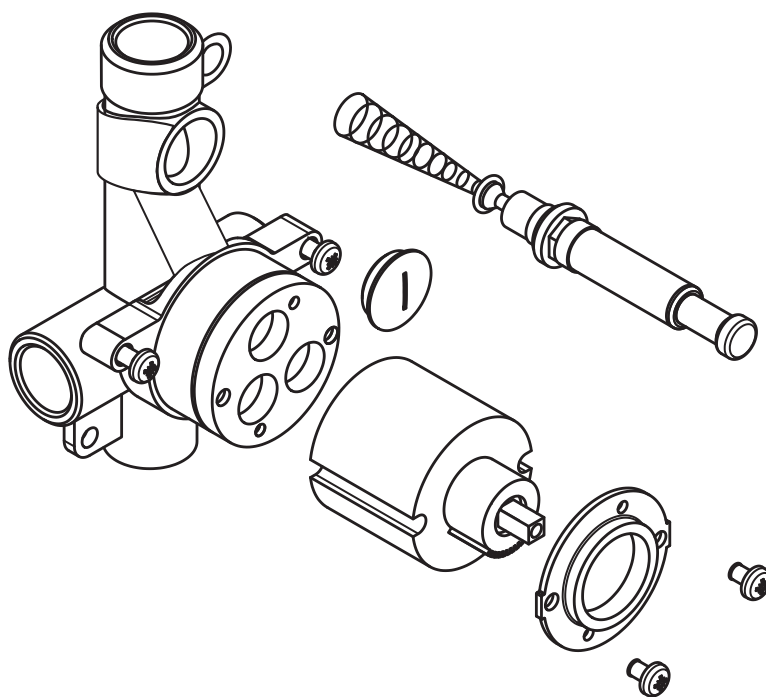

INWALL BODY

Concealed Inwall Mixer Diverter Body

MODEL #33961000

Pure Freude
an Wasser

Spare Parts

Pos.-nr.	Product Description	Order-nr.	Units per package
1	Cartridge	46048000	1

48166000

SpeedClean