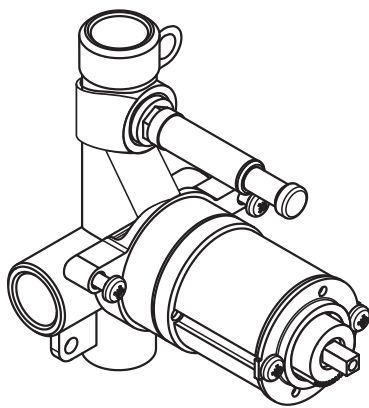

INWALL BODY

Concealed Inwall Mixer Diverter Body

MODEL #33961000

Pure Freude
an Wasser

GROHE

Product Specifications

Product Description:
Single-lever bath mixer

Standard Specification:
Single-lever mixer 1/2", concealed body
for bath and shower
without finishing trim set
wall installation

GROHE SilkMove® 46 mm ceramic cartridge
adjustable flow rate limiter
top and bottom outlet 1/2"
cap included
diverter in set for final installation
clockwise thread
fastening loops

INWALL BODY

Concealed Inwall Mixer Diverter Body