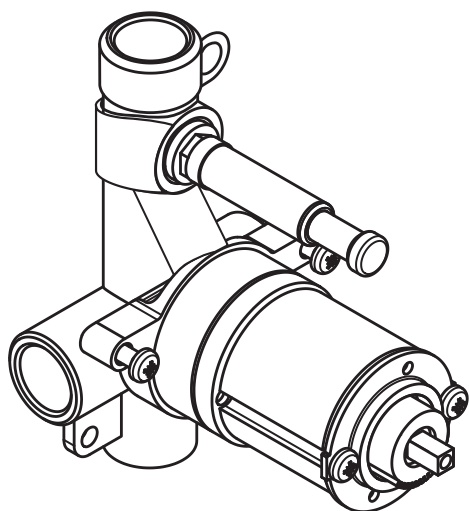

INWALL BODY

Concealed Inwall Mixer Diverter Body

MODEL #33961000

Pure Freude
an Wasser

Spare Parts

Pos.-nr.	Product Description	Order-nr.	Units per package
1	Cartridge	46048000	1

48166000

SpeedClean