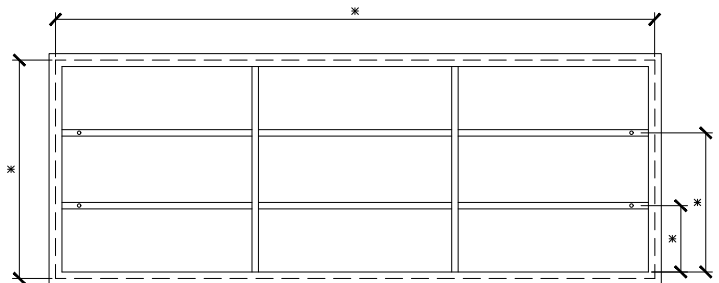

## STANDARD SIZES

600W X 146D X 930H

SIDE VIEW for all sizes

1000W X 146D X 930H

1200W X 146D X 930H

## Cloud Recessed Shaving Cabinet

STANDARD SIZES

1500W X 146D X 930H

1800W X 146D X 930H

## Cloud Recessed Shaving Cabinet

CUSTOM SIZES

601-1000W X 146D X 800-1200H

SIDE VIEW for all sizes

1001-1200W X 146D X 800-1200H

1201-1300W X 146D X 800-1200H

## Cloud Recessed Shaving Cabinet

CUSTOM SIZES

1301-1500W X 146D X 800-1200H

1501-1800W X 146D X 800-1200H

\*PLEASE NOTE: THE BACKING CABINET SIZE VARIES DEPENDING ON THE FINISHED CUSTOM MIRROR SIZE. FOR ACCURATE DIMENSIONS, PLEASE DOUBLE CHECK WITH ZUSTER