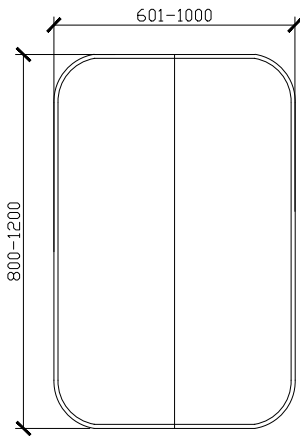

## STANDARD SIZES

600W X 146D X 930H

SIDE VIEW for all sizes

1000W X 146D X 930H

1200W X 146D X 930H

## Cloud Recessed Shaving Cabinet

STANDARD SIZES

1500W X 146D X 930H

1800W X 146D X 930H

## Cloud Recessed Shaving Cabinet

CUSTOM SIZES

601-1000W X 146D X 800-1200H

SIDE VIEW for all sizes

1001-1200W X 146D X 800-1200H

1201-1300W X 146D X 800-1200H

## Cloud Recessed Shaving Cabinet

CUSTOM SIZES

1301-1500W X 146D X 800-1200H

1501-1800W X 146D X 800-1200H

\*PLEASE NOTE: THE BACKING CABINET SIZE VARIES DEPENDING ON THE FINISHED CUSTOM MIRROR SIZE. FOR ACCURATE DIMENSIONS, PLEASE DOUBLE CHECK WITH ZUSTER