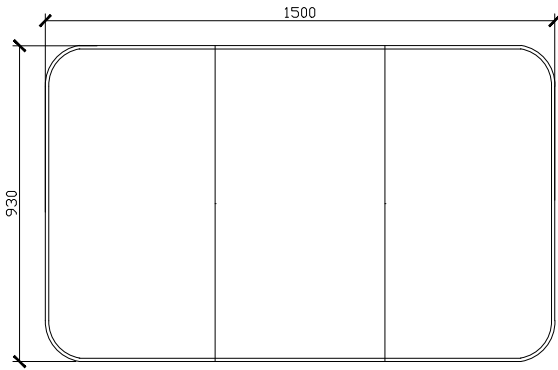

CUSTOM SIZES	CL-DBLSHVR-601-1000	CL-DBLSHVR-1001-1200	CL-DBLSHVR-1201-1300	CL-TRISHVR-1301-1500	CL-TRISHVR-1501-1800
<b>Width (mm)</b>	601-1000	1001-1200	1201-1300	1301-1500	1501-1800
<b>Depth (mm)</b>	146	146	146	146	146
<b>Height (mm)</b>	800-1200	800-1200	800-1200	800-1200	800-1200
<b>Adjustable shelves</b>	4	4	4	6	6

## STANDARD SIZES

600W X 146D X 930H

SIDE VIEW for all sizes

1000W X 146D X 930H

1200W X 146D X 930H

## Cloud Recessed Shaving Cabinet

STANDARD SIZES

1500W X 146D X 930H

1800W X 146D X 930H

## Cloud Recessed Shaving Cabinet

CUSTOM SIZES

601-1000W X 146D X 800-1200H

SIDE VIEW for all sizes

1001-1200W X 146D X 800-1200H

1201-1300W X 146D X 800-1200H