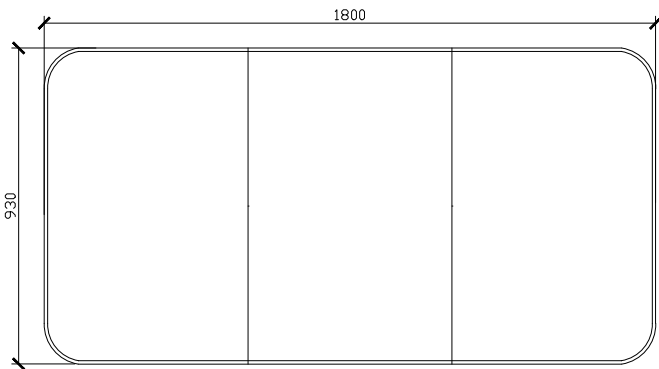

## STANDARD SIZES

600W X 146D X 930H

SIDE VIEW for all sizes

1000W X 146D X 930H

1200W X 146D X 930H

## Cloud Recessed Shaving Cabinet

STANDARD SIZES

1500W X 146D X 930H

1800W X 146D X 930H

## Cloud Recessed Shaving Cabinet

CUSTOM SIZES

601-1000W X 146D X 800-1200H

SIDE VIEW for all sizes

1001-1200W X 146D X 800-1200H

1201-1300W X 146D X 800-1200H