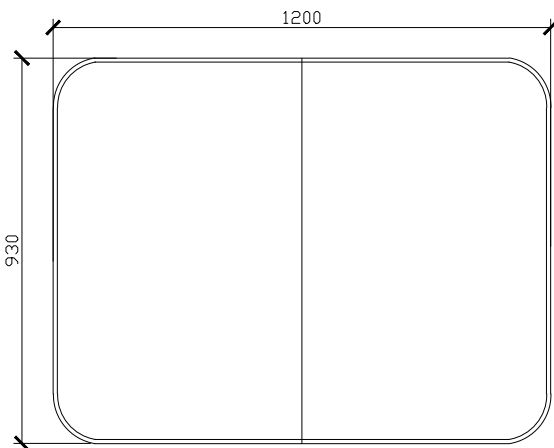

## STANDARD SIZES

600W X 146D X 930H

SIDE VIEW for all sizes

1000W X 146D X 930H

1200W X 146D X 930H

## Cloud Recessed Shaving Cabinet

STANDARD SIZES

1500W X 146D X 930H

1800W X 146D X 930H