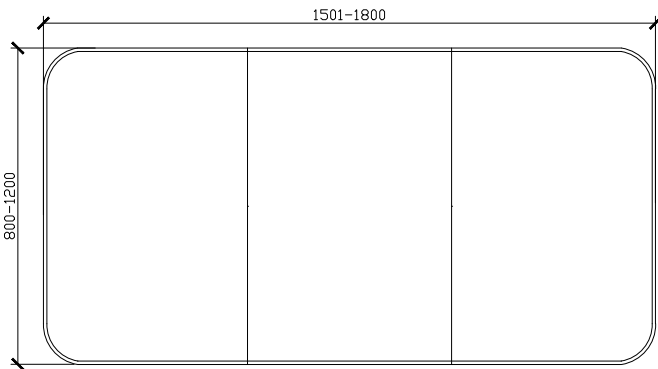

## STANDARD SIZES

600W X 146D X 930H

SIDE VIEW for all sizes

1000W X 146D X 930H

1200W X 146D X 930H

## Cloud Recessed Shaving Cabinet

STANDARD SIZES

1500W X 146D X 930H

1800W X 146D X 930H

## Cloud Recessed Shaving Cabinet

CUSTOM SIZES

601-1000W X 146D X 800-1200H

SIDE VIEW for all sizes

1001-1200W X 146D X 800-1200H

1201-1300W X 146D X 800-1200H

## Cloud Recessed Shaving Cabinet

CUSTOM SIZES

1301-1500W X 146D X 800-1200H

1501-1800W X 146D X 800-1200H

\*PLEASE NOTE: THE BACKING CABINET SIZE VARIES DEPENDING ON THE FINISHED CUSTOM MIRROR SIZE. FOR ACCURATE DIMENSIONS, PLEASE DOUBLE CHECK WITH ZUSTER