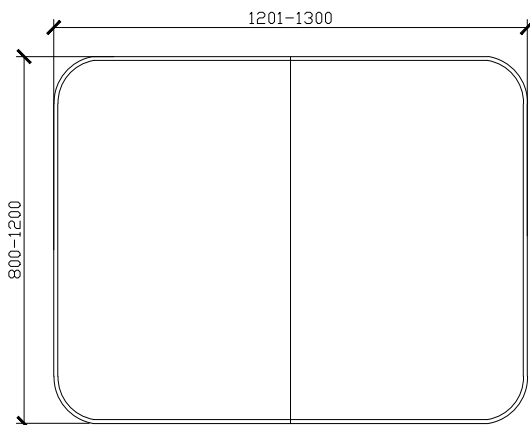

## STANDARD SIZES

600W X 146D X 930H

SIDE VIEW for all sizes

1000W X 146D X 930H

1200W X 146D X 930H

## Cloud Recessed Shaving Cabinet

STANDARD SIZES

1500W X 146D X 930H

1800W X 146D X 930H

## Cloud Recessed Shaving Cabinet

CUSTOM SIZES

601-1000W X 146D X 800-1200H

SIDE VIEW for all sizes

1001-1200W X 146D X 800-1200H

1201-1300W X 146D X 800-1200H

## Cloud Recessed Shaving Cabinet

CUSTOM SIZES

1301-1500W X 146D X 800-1200H

1501-1800W X 146D X 800-1200H

\*PLEASE NOTE: THE BACKING CABINET SIZE VARIES DEPENDING ON THE FINISHED CUSTOM MIRROR SIZE. FOR ACCURATE DIMENSIONS, PLEASE DOUBLE CHECK WITH ZUSTER