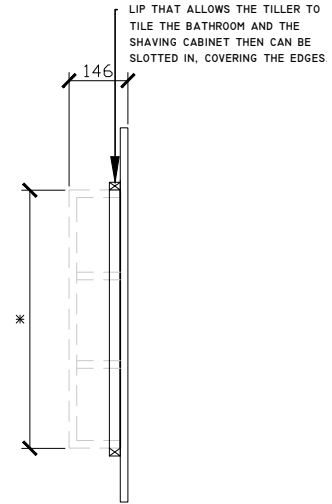

## STANDARD SIZES

600W X 146D X 930H

SIDE VIEW for all sizes

1000W X 146D X 930H

1200W X 146D X 930H

## Cloud Recessed Shaving Cabinet

STANDARD SIZES

1500W X 146D X 930H

1800W X 146D X 930H

## Cloud Recessed Shaving Cabinet

CUSTOM SIZES

601-1000W X 146D X 800-1200H

SIDE VIEW for all sizes

1001-1200W X 146D X 800-1200H

1201-1300W X 146D X 800-1200H