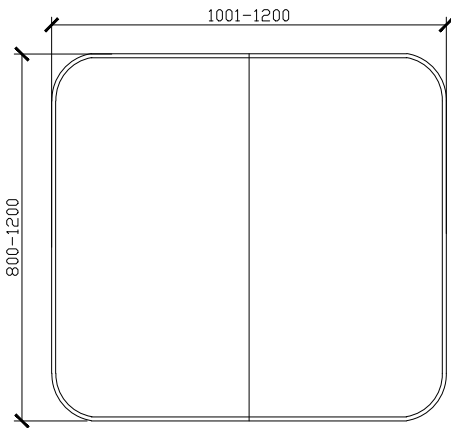

## STANDARD SIZES

600W X 146D X 930H

SIDE VIEW for all sizes

1000W X 146D X 930H

1200W X 146D X 930H

## Cloud Recessed Shaving Cabinet

STANDARD SIZES

1500W X 146D X 930H

1800W X 146D X 930H

## Cloud Recessed Shaving Cabinet

CUSTOM SIZES

601-1000W X 146D X 800-1200H

SIDE VIEW for all sizes

1001-1200W X 146D X 800-1200H

1201-1300W X 146D X 800-1200H

## Cloud Recessed Shaving Cabinet

CUSTOM SIZES

1301-1500W X 146D X 800-1200H

1501-1800W X 146D X 800-1200H

\*PLEASE NOTE: THE BACKING CABINET SIZE VARIES DEPENDING ON THE FINISHED CUSTOM MIRROR SIZE. FOR ACCURATE DIMENSIONS, PLEASE DOUBLE CHECK WITH ZUSTER