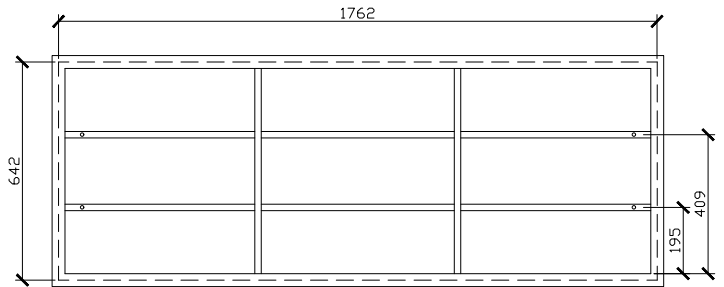

## STANDARD SIZES

600W X 146D X 930H

SIDE VIEW for all sizes

1000W X 146D X 930H

1200W X 146D X 930H

## Cloud Recessed Shaving Cabinet

STANDARD SIZES

1500W X 146D X 930H

1800W X 146D X 930H

## Cloud Recessed Shaving Cabinet

CUSTOM SIZES

601-1000W X 146D X 800-1200H

SIDE VIEW for all sizes

1001-1200W X 146D X 800-1200H

1201-1300W X 146D X 800-1200H