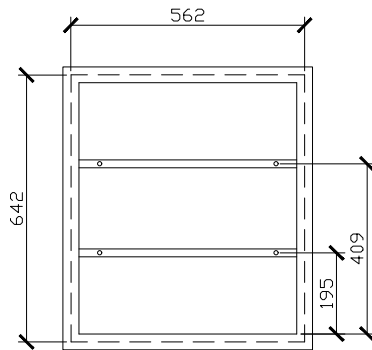

CUSTOM SIZES	CL-DBLSHVR-601-1000	CL-DBLSHVR-1001-1200	CL-DBLSHVR-1201-1300	CL-TRISHVR-1301-1500	CL-TRISHVR-1501-1800
<b>Width (mm)</b>	601-1000	1001-1200	1201-1300	1301-1500	1501-1800
<b>Depth (mm)</b>	146	146	146	146	146
<b>Height (mm)</b>	800-1200	800-1200	800-1200	800-1200	800-1200
<b>Adjustable shelves</b>	4	4	4	6	6

**Disclaimer:** Products in this specification manual must by regulation be installed by licensed and registered trade people. The manufacturer/distributor reserves the right to vary specifications or delete models from their range without prior notification. Dimensions are nominal measurements only. Dimensions and set-outs listed are correct at time of publication however the manufacturer/distributor takes no responsibility for printing errors.

## STANDARD SIZES

600W X 146D X 930H

SIDE VIEW for all sizes

1000W X 146D X 930H

1200W X 146D X 930H

## Cloud Recessed Shaving Cabinet

CUSTOM SIZES

601-1000W X 146D X 800-1200H

SIDE VIEW for all sizes

1001-1200W X 146D X 800-1200H

1201-1300W X 146D X 800-1200H