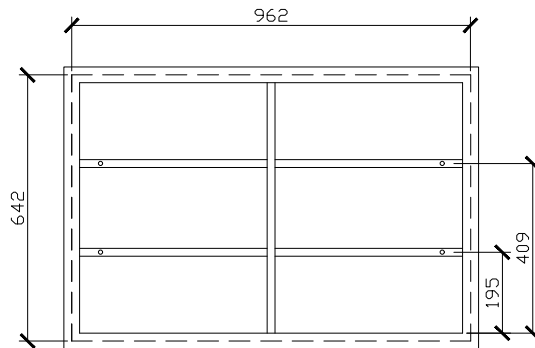

## STANDARD SIZES

600W X 146D X 930H

SIDE VIEW for all sizes

1000W X 146D X 930H

1200W X 146D X 930H

## Cloud Recessed Shaving Cabinet

STANDARD SIZES

1500W X 146D X 930H

1800W X 146D X 930H

## Cloud Recessed Shaving Cabinet

CUSTOM SIZES

601-1000W X 146D X 800-1200H

SIDE VIEW for all sizes

1001-1200W X 146D X 800-1200H

1201-1300W X 146D X 800-1200H