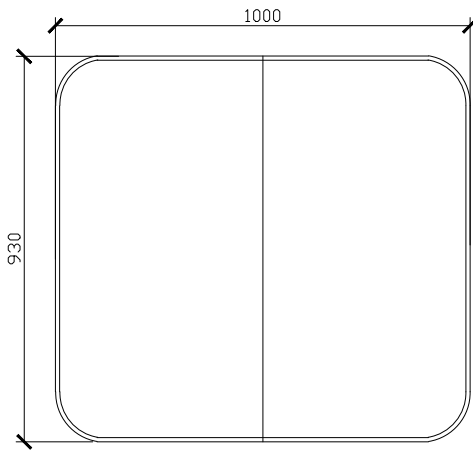

CUSTOM SIZES	CL-DBLSHVR-601-1000	CL-DBLSHVR-1001-1200	CL-DBLSHVR-1201-1300	CL-TRISHVR-1301-1500	CL-TRISHVR-1501-1800
<b>Width (mm)</b>	601-1000	1001-1200	1201-1300	1301-1500	1501-1800
<b>Depth (mm)</b>	146	146	146	146	146
<b>Height (mm)</b>	800-1200	800-1200	800-1200	800-1200	800-1200
<b>Adjustable shelves</b>	4	4	4	6	6

## STANDARD SIZES

600W X 146D X 930H

SIDE VIEW for all sizes

1000W X 146D X 930H

1200W X 146D X 930H

## Cloud Recessed Shaving Cabinet

STANDARD SIZES

1500W X 146D X 930H

1800W X 146D X 930H

## Cloud Recessed Shaving Cabinet

CUSTOM SIZES

601-1000W X 146D X 800-1200H

SIDE VIEW for all sizes

1001-1200W X 146D X 800-1200H

1201-1300W X 146D X 800-1200H