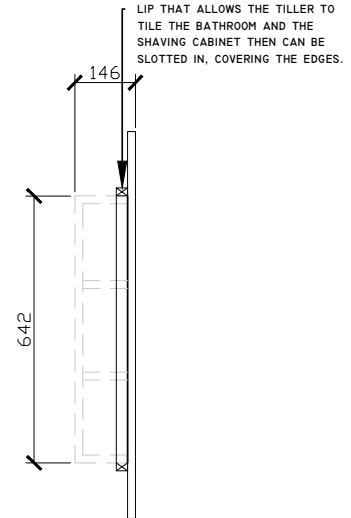

## STANDARD SIZES

600W X 146D X 930H

SIDE VIEW for all sizes

1000W X 146D X 930H

1200W X 146D X 930H