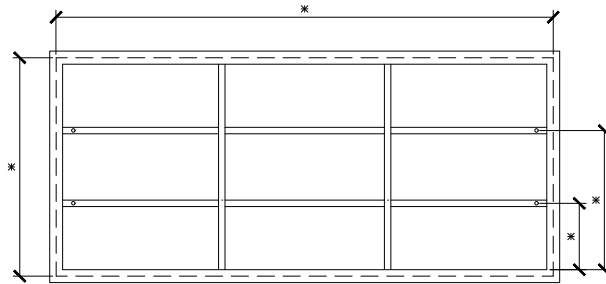

## STANDARD SIZES

600W X 146D X 930H

SIDE VIEW for all sizes

1000W X 146D X 930H

1200W X 146D X 930H

## Cloud Recessed Shaving Cabinet

STANDARD SIZES

1500W X 146D X 930H

1800W X 146D X 930H

## Cloud Recessed Shaving Cabinet

CUSTOM SIZES

601-1000W X 146D X 800-1200H

SIDE VIEW for all sizes

1001-1200W X 146D X 800-1200H

1201-1300W X 146D X 800-1200H

## Cloud Recessed Shaving Cabinet

CUSTOM SIZES

1301-1500W X 146D X 800-1200H

1501-1800W X 146D X 800-1200H

\*PLEASE NOTE: THE BACKING CABINET SIZE VARIES DEPENDING ON THE FINISHED CUSTOM MIRROR SIZE. FOR ACCURATE DIMENSIONS, PLEASE DOUBLE CHECK WITH ZUSTER