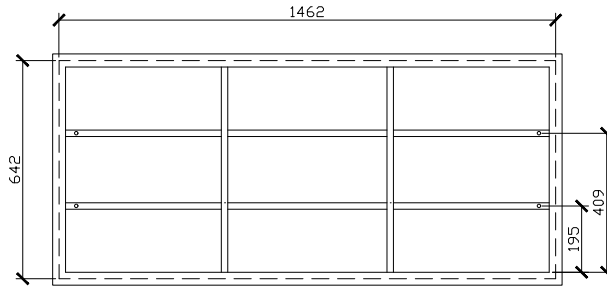

ISSY

Cloud Recessed Shaving Cabinet

STANDARD SIZES

1500W X 146D X 930H