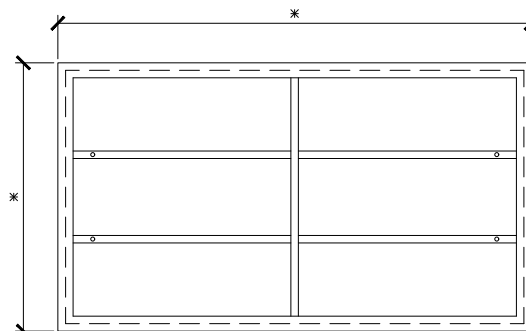

## STANDARD SIZES

600W X 146D X 930H

SIDE VIEW for all sizes

1000W X 146D X 930H

1200W X 146D X 930H

## Cloud Recessed Shaving Cabinet

STANDARD SIZES

1500W X 146D X 930H

1800W X 146D X 930H

## Cloud Recessed Shaving Cabinet

CUSTOM SIZES

601-1000W X 146D X 800-1200H

SIDE VIEW for all sizes

1001-1200W X 146D X 800-1200H

1201-1300W X 146D X 800-1200H