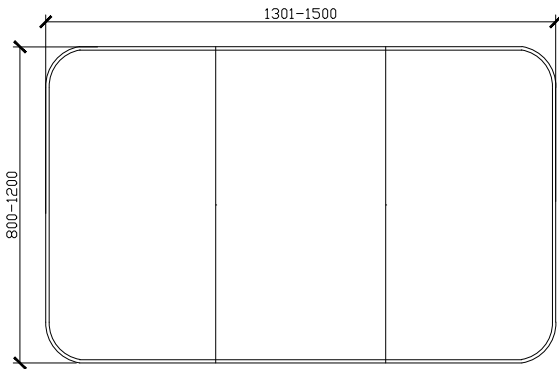

## STANDARD SIZES

600W X 146D X 930H

SIDE VIEW for all sizes

1000W X 146D X 930H

1200W X 146D X 930H

## Cloud Recessed Shaving Cabinet

STANDARD SIZES

1500W X 146D X 930H

1800W X 146D X 930H

## Cloud Recessed Shaving Cabinet

CUSTOM SIZES

601-1000W X 146D X 800-1200H

SIDE VIEW for all sizes

1001-1200W X 146D X 800-1200H

1201-1300W X 146D X 800-1200H

## Cloud Recessed Shaving Cabinet

CUSTOM SIZES

1301-1500W X 146D X 800-1200H

1501-1800W X 146D X 800-1200H

\*PLEASE NOTE: THE BACKING CABINET SIZE VARIES DEPENDING ON THE FINISHED CUSTOM MIRROR SIZE. FOR ACCURATE DIMENSIONS, PLEASE DOUBLE CHECK WITH ZUSTER