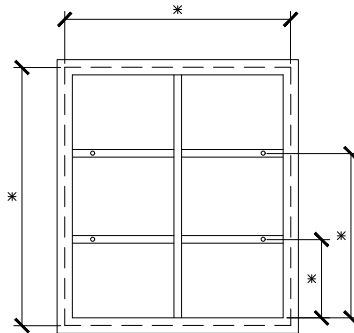

## STANDARD SIZES

600W X 146D X 930H

SIDE VIEW for all sizes

1000W X 146D X 930H

1200W X 146D X 930H

## Cloud Recessed Shaving Cabinet

STANDARD SIZES

1500W X 146D X 930H

1800W X 146D X 930H

## Cloud Recessed Shaving Cabinet

CUSTOM SIZES

601-1000W X 146D X 800-1200H

SIDE VIEW for all sizes

1001-1200W X 146D X 800-1200H

1201-1300W X 146D X 800-1200H