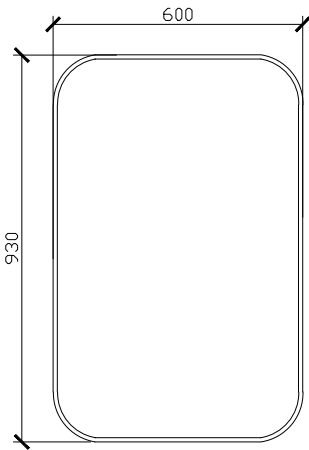

To see the complete Issy range go to [www.reece.com.au/bathrooms](http://www.reece.com.au/bathrooms)

STANDARD SIZES	CL-SHVR-600	CL-DBLSHVR-1000	CL-DBLSHVR-1200	CL-TRISHVR-1500	CL-TRISHVR-1800
<b>Width (mm)</b>	600	1000	1200	1500	1800
<b>Depth (mm)</b>	146	146	146	146	146
<b>Height (mm)</b>	930	930	930	930	930
<b>Adjustable shelves</b>	2	4	4	6	6

CUSTOM SIZES	CL-DBLSHVR-601-1000	CL-DBLSHVR-1001-1200	CL-DBLSHVR-1201-1300	CL-TRISHVR-1301-1500	CL-TRISHVR-1501-1800
<b>Width (mm)</b>	601-1000	1001-1200	1201-1300	1301-1500	1501-1800
<b>Depth (mm)</b>	146	146	146	146	146
<b>Height (mm)</b>	800-1200	800-1200	800-1200	800-1200	800-1200
<b>Adjustable shelves</b>	4	4	4	6	6

**Disclaimer:** Products in this specification manual must by regulation be installed by licensed and registered trade people. The manufacturer/distributor reserves the right to vary specifications or delete models from their range without prior notification. Dimensions are nominal measurements only. Dimensions and set-outs listed are correct at time of publication however the manufacturer/distributor takes no responsibility for printing errors.

## STANDARD SIZES

600W X 146D X 930H

SIDE VIEW for all sizes

1000W X 146D X 930H

1200W X 146D X 930H