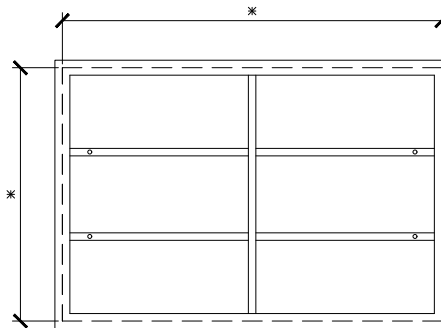

## STANDARD SIZES

600W X 146D X 930H

SIDE VIEW for all sizes

1000W X 146D X 930H

1200W X 146D X 930H

## Cloud Recessed Shaving Cabinet

CUSTOM SIZES

601-1000W X 146D X 800-1200H

SIDE VIEW for all sizes

1001-1200W X 146D X 800-1200H

1201-1300W X 146D X 800-1200H