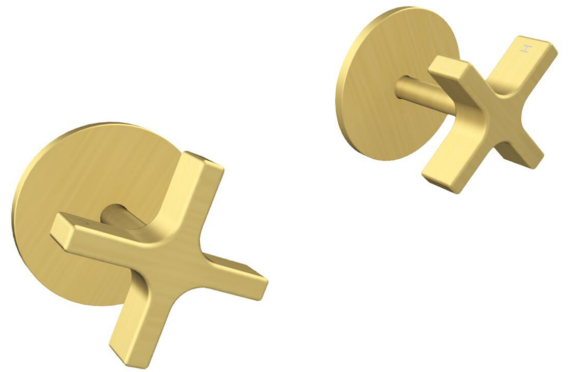

Milli Exo Wall Top Assembly Brushed Gold

2264761

SPECIFICATIONS

Recommended Use	Domestic, Hotel & Commercial
Colour	Brushed Gold
Finish	Brushed
Body Material	Electroplated Brass
Recommended Pressure Range	150 - 500 kPa
Maximum Continuous Working Temperature	80 deg C
Suitable for Storage Tank Hot Water	Yes
Suitable for Continuous Flow Hot Water	Yes
Suitable for Gravity Feed Hot Water	No

WARRANTY

Warranty - Domestic Use	15 Years
Spare Parts & Labour	5 Years

Please refer to Warranty Page for full Terms and Conditions

Dimensions are nominal measurements only.

CLEANING RECOMMENDATIONS:

We recommend the use of soapy water or approved cleaners. This product should not be cleaned with abrasive materials. Damage caused by any improper treatment is not covered by the product warranty. Refer to Warranty Conditions

Disclaimer: Products in this specification manual must by regulation be installed by licensed and registered trade people. The manufacturer/distributor reserves the right to vary specifications or delete models from their range without prior notification. Dimensions are nominal measurements only. Dimensions and set-outs listed are correct at time of publication however the manufacturer/distributor takes no responsibility for printing errors.

Published 30/09/2022

To see the complete Milli range go to www.reece.com.au

WaterMark
AS/NZS 3718
WMKA01455