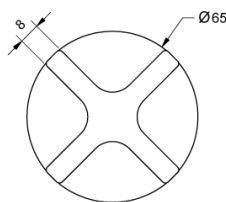

Dimensions are nominal measurements only.

CLEANING RECOMMENDATIONS:

We recommend the use of soapy water or approved cleaners. This product should not be cleaned with abrasive materials. Damage caused by any improper treatment is not covered by the product warranty. Refer to Warranty Conditions

Disclaimer: Products in this specification manual must by regulation be installed by licensed and registered trade people. The manufacturer/distributor reserves the right to vary specifications or delete models from their range without prior notification. Dimensions are nominal measurements only. Dimensions and set-outs listed are correct at time of publication however the manufacturer/distributor takes no responsibility for printing errors.

Published 30/09/2022

To see the complete Milli range go to www.reece.com.au

WaterMark
AS/NZS 3718
WMKA01455