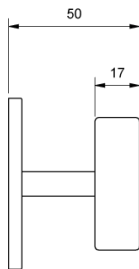

Milli Exo Wall Top Assembly Brushed Gold

2264761

SPECIFICATIONS

Recommended Use	Domestic, Hotel & Commercial
Colour	Brushed Gold
Finish	Brushed
Body Material	Electroplated Brass
Recommended Pressure Range	150 - 500 kPa
Maximum Continuous Working Temperature	80 deg C
Suitable for Storage Tank Hot Water	Yes
Suitable for Continuous Flow Hot Water	Yes
Suitable for Gravity Feed Hot Water	No

WARRANTY

Warranty - Domestic Use	15 Years
Spare Parts & Labour	5 Years

Please refer to Warranty Page for full Terms and Conditions

Dimensions are nominal measurements only.

CLEANING RECOMMENDATIONS:

We recommend the use of soapy water or approved cleaners. This product should not be cleaned with abrasive materials. Damage caused by any improper treatment is not covered by the product warranty. Refer to Warranty Conditions

Disclaimer: Products in this specification manual must by regulation be installed by licensed and registered trade people. The manufacturer/distributor reserves the right to vary specifications or delete models from their range without prior notification. Dimensions are nominal measurements only. Dimensions and set-outs listed are correct at time of publication however the manufacturer/distributor takes no responsibility for printing errors.

Published 30/09/2022

To see the complete Milli range go to www.reece.com.au

WaterMark
AS/NZS 3718
WMKA01455