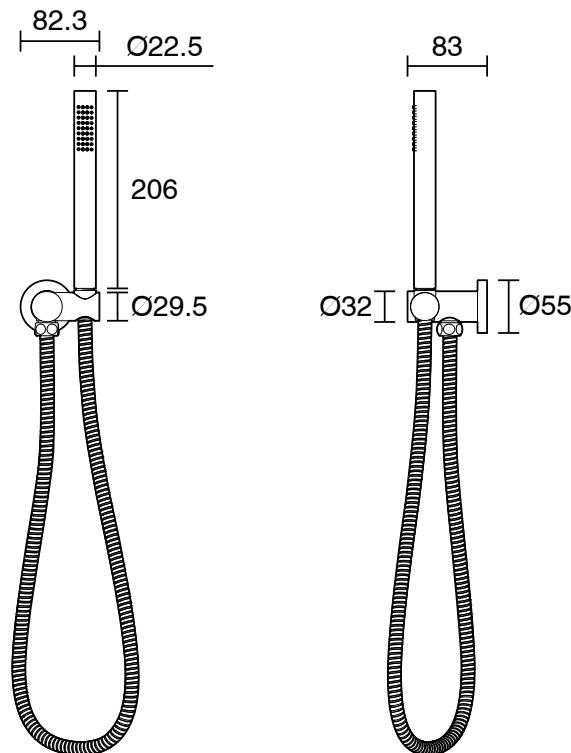

Milli Meld Microphone Handshower with Water Inlet Swivel Wall Bracket Matte Black (4 Star)

4205792

SPECIFICATIONS

Recommended Use	Domestic, Hotel & Commercial
Colour	Matte Black
Material	DR Brass
Recommended Pressure Range	300 - 500 kPa
Maximum Continuous Working Temperature	65 deg C
Suitable for Storage Tank Hot Water	Yes
Suitable for Continuous Flow Hot Water	Yes
Suitable for Gravity Feed Hot Water	No

WARRANTY

Warranty - Domestic Use	15 Years
Spare Parts & Labour	12 Months

Please refer to Warranty Page for full Terms and Conditions

Dimensions are nominal measurements only.

CLEANING RECOMMENDATIONS:

We recommend the use of soapy water or approved cleaners. This product should not be cleaned with abrasive materials. Damage caused by any improper treatment is not covered by the product warranty. Refer to Warranty Conditions

Disclaimer: Products in this specification manual must by regulation be installed by licensed and registered trade people. The manufacturer/distributor reserves the right to vary specifications or delete models from their range without prior notification. Dimensions are nominal measurements only. Dimensions and set-outs listed are correct at time of publication however the manufacturer/distributor takes no responsibility for printing errors.

Published 12/10/2023

To see the complete Milli range go to www.reece.com.au