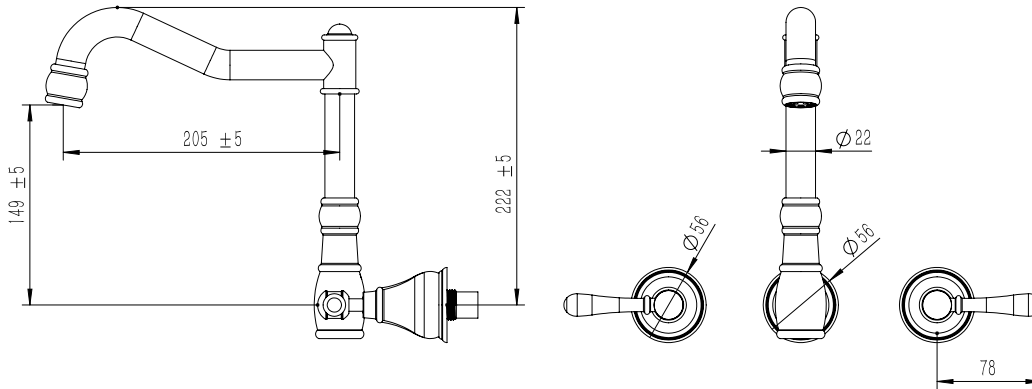

Milli Voir Wall English Kitchen Set Lever Handle Matte Black (4 Star)

2265435

SPECIFICATIONS

Recommended Use	Domestic, hotel and commercial
Colour	Matte Black
Material	DR Brass
Recommended Pressure Range	150 - 500 kPa
Max Continuous Working Pressure	500 kPa
Max Continuous Working Temperature	80 deg C
Suitable for Storage Tank Hot Water	Yes
Suitable for Continuous Flow Hot Water	Yes
Suitable for Gravity Feed Hot Water	No

WARRANTY

Warranty - Domestic Use	15 Years
Spare Parts & Labour	12 Months

Please refer to Warranty Page for full Terms and Conditions

Dimensions are nominal measurements only.

CLEANING RECOMMENDATIONS:

We recommend the use of soapy water or approved cleaners. This product should not be cleaned with abrasive materials. Damage caused by any improper treatment is not covered by the product warranty. Refer to Warranty Conditions

Disclaimer: Products in this specification manual must by regulation be installed by licensed and registered trade people. The manufacturer/distributor reserves the right to vary specifications or delete models from their range without prior notification. Dimensions are nominal measurements only. Dimensions and set-outs listed are correct at time of publication however the manufacturer/distributor takes no responsibility for printing errors.

Published 01/06/2020

To see the complete Milli range go to www.reece.com.au