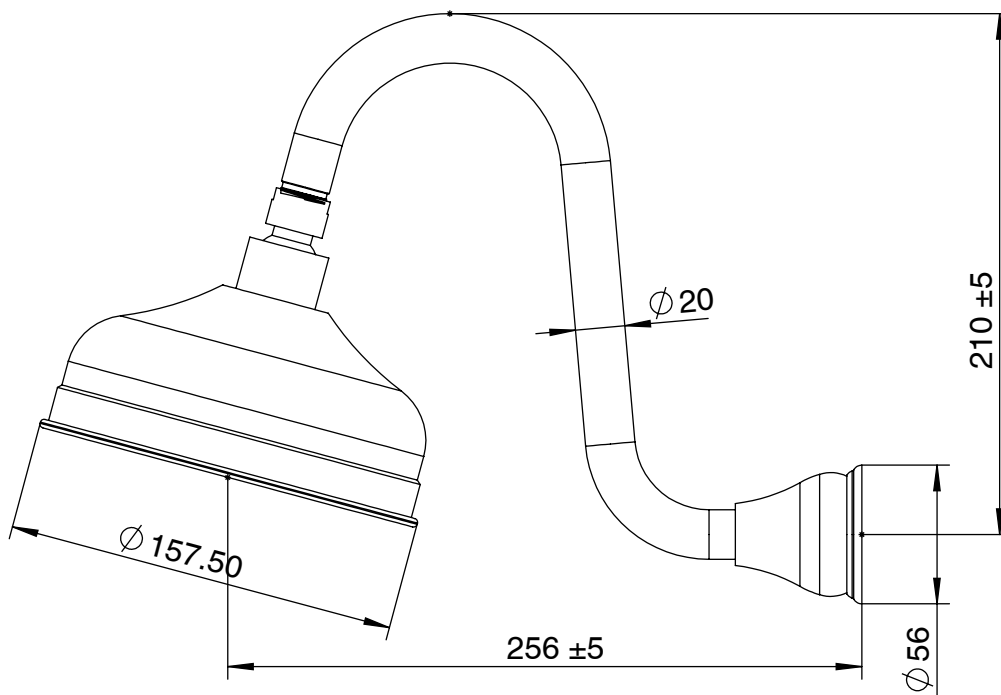

Milli Monument Edit Gooseneck Shower Arm & Rose Chrome (3 Star)

4204458

SPECIFICATIONS

Recommended Use	Domestic, Hotel & Commercial
Colour	Chrome
Finish	Polished
Material	DR Brass
Recommended Pressure Range	150 - 500 kPa
Maximum Continuous Working Temperature	80 deg C
Suitable for Storage Tank Hot Water	Yes
Suitable for Continuous Flow Hot Water	Yes
Suitable for Gravity Feed Hot Water	No

WARRANTY

Warranty - Domestic Use	15 Years
Spare Parts & Labour	12 Months

Please refer to Warranty Page for full Terms and Conditions

Dimensions are nominal measurements only.

CLEANING RECOMMENDATIONS:

We recommend the use of soapy water or approved cleaners. This product should not be cleaned with abrasive materials. Damage caused by any improper treatment is not covered by the product warranty. Refer to Warranty Conditions

Disclaimer: Products in this specification manual must by regulation be installed by licensed and registered trade people. The manufacturer/distributor reserves the right to vary specifications or delete models from their range without prior notification. Dimensions are nominal measurements only. Dimensions and set-outs listed are correct at time of publication however the manufacturer/distributor takes no responsibility for printing errors.

Published 14/09/2022

To see the complete Milli range go to www.reece.com.au