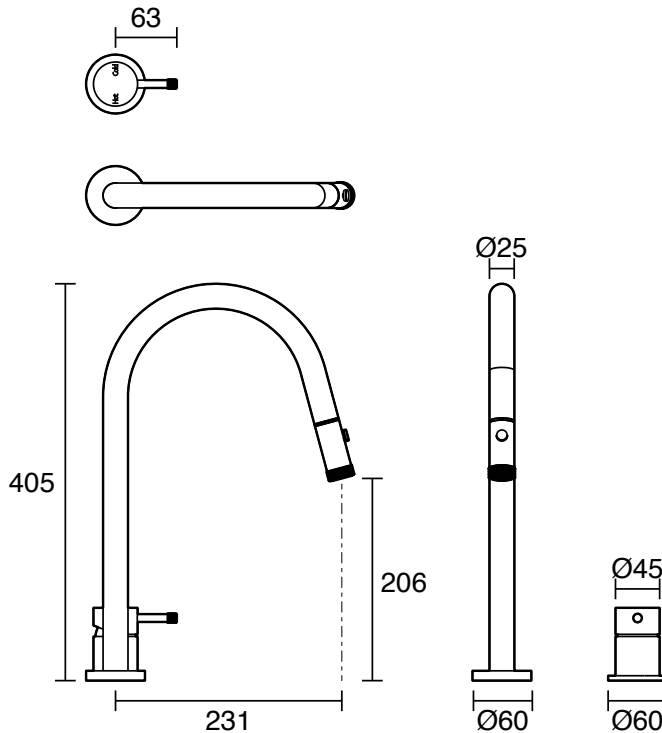

SUSSEX

Sussex Scala Nova Hob Sink Mixer Set Pull Out Spray PVD Brushed Nickel (5 Star) Lead Free

43567

SPECIFICATIONS	
Recommended Use	Residential;Commercial
Colour Finish	Brushed Nickel
Primary Material	Lead Free Brass
Recommended Pressure Range	150 - 500 kPa as per AS3500
Max Continuous Working Temperature (deg C)	65
Min Continuous Working Temperature (deg C)	1
WARRANTY	
Residential Use (Years)	40
Commercial Use (Years)	10
<i>Please refer to Sussex Warranty page for full Terms and Conditions</i>	

Disclaimer: Products in this specification manual must by regulation be installed by licensed and registered trade people. The manufacturer/distributor reserves the right to vary specifications or delete models from their range without prior notification. Dimensions are nominal measurements only. Dimensions and set-outs listed are correct at time of publication however the manufacturer/distributor takes no responsibility for printing errors.