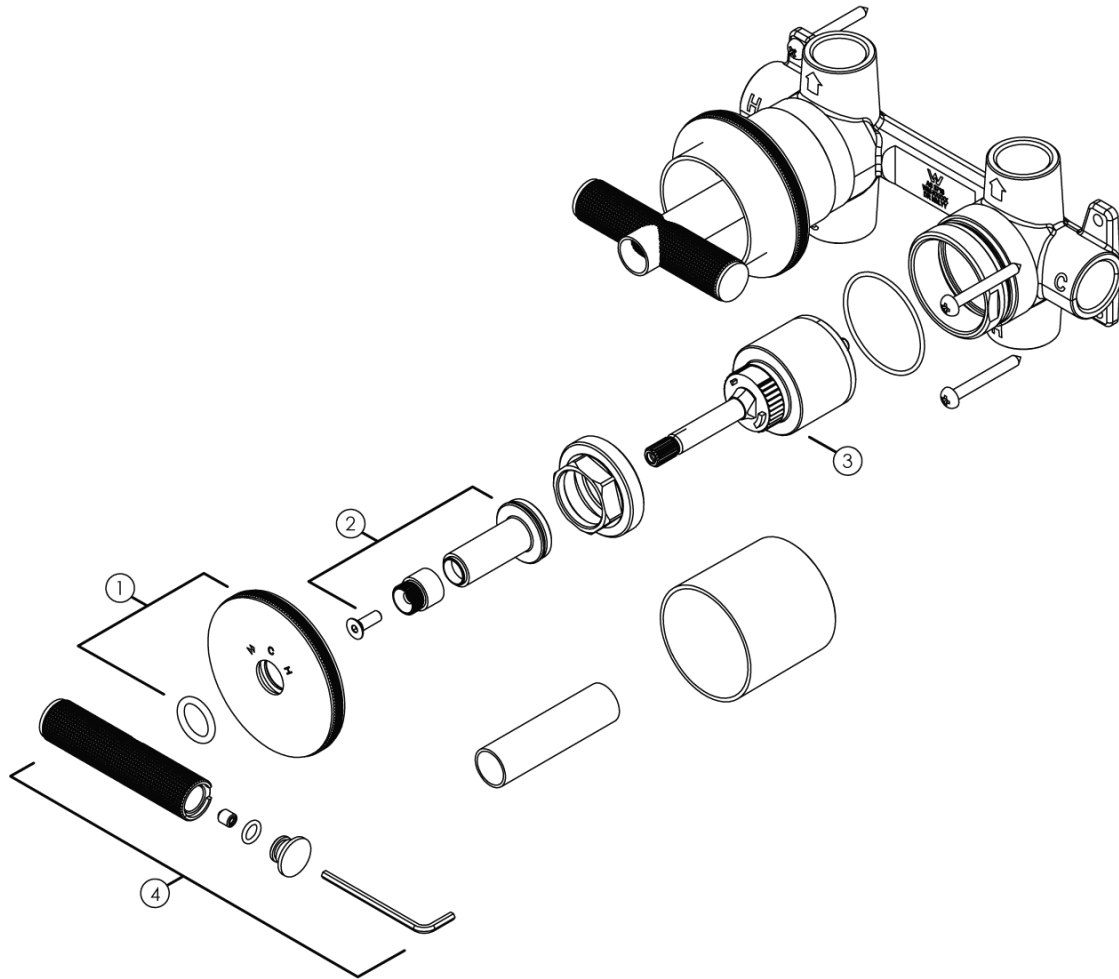

# Milli Etch Progressive Dual Mixer Tap System with Round Backplate Brushed Gold 21789

No.	Description	Code
1	Milli Etch Hob Mixer Progressive Dress Plate Assy	30054
2	Milli Etch Wall System Spline & Sleeve Assy	30111
3	Milli Etch WSS Progressive Cartridge GN-35P-SQM	29967
4	Mill Etch WSS Progressive Mixer Handle Assy	30078