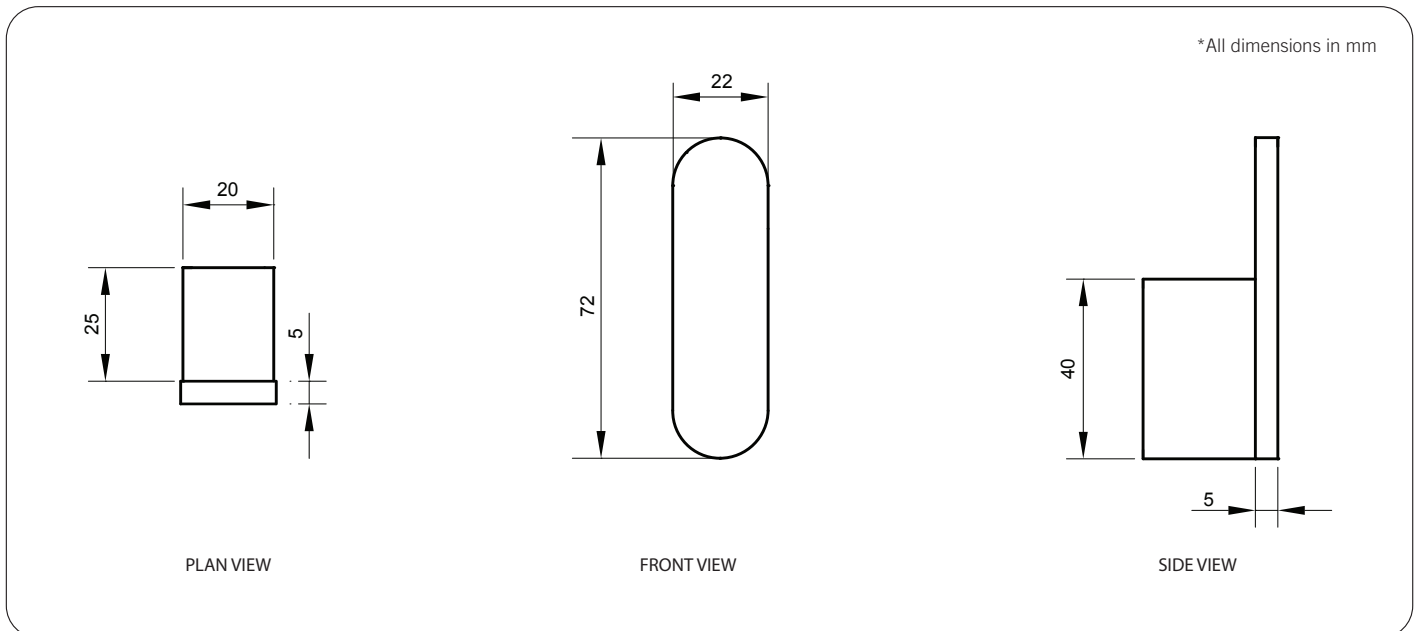

Technical Detail

Material: Heavy Duty Brass
 Finish: Bright Chrome
 Bracket: 12mm Heavy Duty Brass Lug
 Fixings: Included

Available Model

RBA1631-100

oken Robe Hook

Important: Installation instructions and current rough-in details should be furnished with each fixture. Do not rough in without certified dimensions. Dimensions are subject to manufacturer's tolerance of +/-10mm.