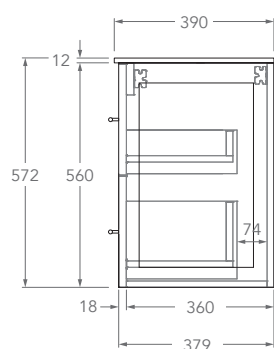

To see the complete KADO range go to www.reece.com.au/bathrooms

KADO

LUX ENSUITE

ALL DRAWER, WALL HUNG VANITY

STANDARD SIZES	600mm	750mm	900mm	1200mm Centre	1200mm Double	1500mm Centre	1500mm Double	1800mm Centre	1800mm Double
Width (mm)	600	750	900	1200	1200	1500	1500	1800	1800
Depth (mm)	390	390	390	390	390	390	390	390	390
Height (mm) - 12mm Benchtop (Durasein Only)	572	572	572	572	572	572	572	572	572
Height (mm) - 20mm Benchtop (Cherry Pie / Caesarstone Mineral)	580	580	580	580	580	580	580	580	580
Height (mm) - 50mm Benchtop (All benchtop options)	610	610	610	610	610	610	610	610	610
Height (mm) - 90mm Benchtop (All benchtop options)	650	650	650	650	650	650	650	650	650
Number of Drawers	2	2	2	2	4	4	4	4	4
Basin Configurations	Centre	Centre	Centre	Centre	Double	Centre	Double	Centre	Double

Side View - With All Benchtop Options

12mm
(Durasein)

20mm
(Cherry Pie & Caesarstone Mineral)

50mm
(All benchtop options)

90mm
(All benchtop options)

KADO

LUX ENSUITE

ALL DRAWER, WALL HUNG VANITY

Below Front View specs are for cabinet details only, refer to page 2 for overall heights and benchtop options.

600mm Centre

Front View

Top View

750mm Centre

Front View

Top View

900mm Centre

Front View

Top View

KADO

LUX ENSUITE

ALL DRAWER, WALL HUNG VANITY

Below Front View specs are for cabinet details only, refer to page 2 for overall heights and benchtop options.

1200mm

Front View