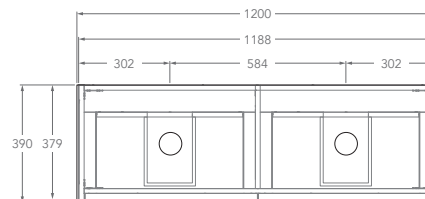

To see the complete KADO range go to www.reece.com.au/bathrooms

KADO

LUX ENSUITE

ALL DRAWER, WALL HUNG VANITY

STANDARD SIZES	600mm	750mm	900mm	1200mm Centre	1200mm Double	1500mm Centre	1500mm Double	1800mm Centre	1800mm Double
Width (mm)	600	750	900	1200	1200	1500	1500	1800	1800
Depth (mm)	390	390	390	390	390	390	390	390	390
Height (mm) - 12mm Benchtop (Durasein Only)	572	572	572	572	572	572	572	572	572
Height (mm) - 20mm Benchtop (Cherry Pie / Caesarstone Mineral)	580	580	580	580	580	580	580	580	580
Height (mm) - 50mm Benchtop (All benchtop options)	610	610	610	610	610	610	610	610	610
Height (mm) - 90mm Benchtop (All benchtop options)	650	650	650	650	650	650	650	650	650
Number of Drawers	2	2	2	2	4	4	4	4	4
Basin Configurations	Centre	Centre	Centre	Centre	Double	Centre	Double	Centre	Double

Below Front View specs are for cabinet details only, refer to page 2 for overall heights and benchtop options.

600mm Centre

Front View

Top View

750mm Centre

Front View

Top View

900mm Centre

Front View

Top View

KADO

LUX ENSUITE

ALL DRAWER, WALL HUNG VANITY

Below Front View specs are for cabinet details only, refer to page 2 for overall heights and benchtop options.

1200mm

Front View

Top View

Centre

Double

1500mm Centre

Front View

Top View

1500mm Double

Front View