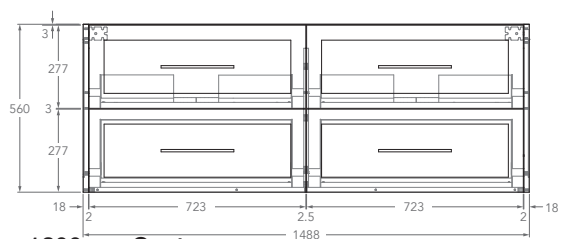

Below Front View specs are for cabinet details only, refer to page 2 for overall heights and benchtop options.

600mm Centre

Front View

Top View

750mm Centre

Front View

Top View

900mm Centre

Front View

Top View

KADO

LUX ENSUITE

ALL DRAWER, WALL HUNG VANITY

Below Front View specs are for cabinet details only, refer to page 2 for overall heights and benchtop options.

1200mm

Front View

Top View

Centre

Double

1500mm Centre

Front View

Top View

1500mm Double

Front View

Top View

1800mm Centre

Front View

Top View

1800mm Double

Front View

Top View