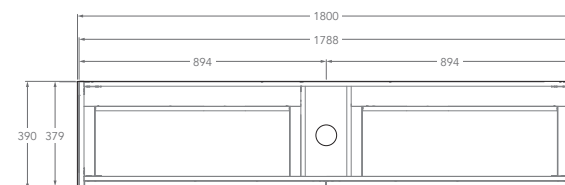

To see the complete KADO range go to www.reece.com.au/bathrooms

KADO

LUX ENSUITE

ALL DRAWER, WALL HUNG VANITY

STANDARD SIZES	600mm	750mm	900mm	1200mm Centre	1200mm Double	1500mm Centre	1500mm Double	1800mm Centre	1800mm Double
Width (mm)	600	750	900	1200	1200	1500	1500	1800	1800
Depth (mm)	390	390	390	390	390	390	390	390	390
Height (mm) - 12mm Benchtop (Durasein Only)	572	572	572	572	572	572	572	572	572
Height (mm) - 20mm Benchtop (Cherry Pie / Caesarstone Mineral)	580	580	580	580	580	580	580	580	580
Height (mm) - 50mm Benchtop (All benchtop options)	610	610	610	610	610	610	610	610	610
Height (mm) - 90mm Benchtop (All benchtop options)	650	650	650	650	650	650	650	650	650
Number of Drawers	2	2	2	2	4	4	4	4	4
Basin Configurations	Centre	Centre	Centre	Centre	Double	Centre	Double	Centre	Double

Below Front View specs are for cabinet details only, refer to page 2 for overall heights and benchtop options.

600mm Centre

Front View

Top View

750mm Centre

Front View

Top View

900mm Centre

Top View

1800mm Centre

Front View

Top View

1800mm Double

Front View

Top View