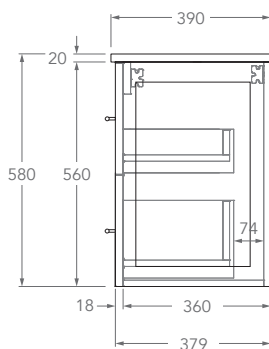

To see the complete KADO range go to www.reece.com.au/bathrooms

KADO

LUX ENSUITE

ALL DRAWER, WALL HUNG VANITY

STANDARD SIZES	600mm	750mm	900mm	1200mm Centre	1200mm Double	1500mm Centre	1500mm Double	1800mm Centre	1800mm Double
Width (mm)	600	750	900	1200	1200	1500	1500	1800	1800
Depth (mm)	390	390	390	390	390	390	390	390	390
Height (mm) - 12mm Benchtop (Durasein Only)	572	572	572	572	572	572	572	572	572
Height (mm) - 20mm Benchtop (Cherry Pie / Caesarstone Mineral)	580	580	580	580	580	580	580	580	580
Height (mm) - 50mm Benchtop (All benchtop options)	610	610	610	610	610	610	610	610	610
Height (mm) - 90mm Benchtop (All benchtop options)	650	650	650	650	650	650	650	650	650
Number of Drawers	2	2	2	2	4	4	4	4	4
Basin Configurations	Centre	Centre	Centre	Centre	Double	Centre	Double	Centre	Double

Side View - With All Benchtop Options

12mm
(Durasein)

20mm
(Cherry Pie & Caesarstone Mineral)

50mm
(All benchtop options)

90mm
(All benchtop options)

KADO

LUX ENSUITE

ALL DRAWER, WALL HUNG VANITY

Below Front View specs are for cabinet details only, refer to page 2 for overall heights and benchtop options.

600mm Centre

Front View

Top View

750mm Centre

Front View

Top View

900mm Centre

Front View

Top View

KADO

LUX ENSUITE

ALL DRAWER, WALL HUNG VANITY

Below Front View specs are for cabinet details only, refer to page 2 for overall heights and benchtop options.

1200mm

Front View