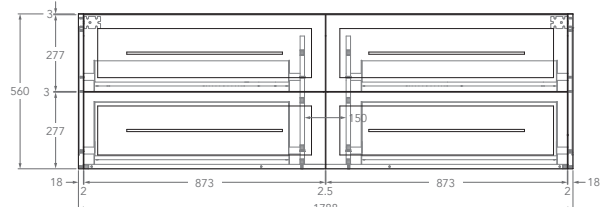

To see the complete KADO range go to www.reece.com.au/bathrooms

KADO

LUX ENSUITE

ALL DRAWER, WALL HUNG VANITY

STANDARD SIZES	600mm	750mm	900mm	1200mm Centre	1200mm Double	1500mm Centre	1500mm Double	1800mm Centre	1800mm Double
Width (mm)	600	750	900	1200	1200	1500	1500	1800	1800
Depth (mm)	390	390	390	390	390	390	390	390	390
Height (mm) - 12mm Benchtop (Durasein Only)	572	572	572	572	572	572	572	572	572
Height (mm) - 20mm Benchtop (Cherry Pie / Caesarstone Mineral)	580	580	580	580	580	580	580	580	580
Height (mm) - 50mm Benchtop (All benchtop options)	610	610	610	610	610	610	610	610	610
Height (mm) - 90mm Benchtop (All benchtop options)	650	650	650	650	650	650	650	650	650
Number of Drawers	2	2	2	2	4	4	4	4	4
Basin Configurations	Centre	Centre	Centre	Centre	Double	Centre	Double	Centre	Double

Below Front View specs are for cabinet details only, refer to page 2 for overall heights and benchtop options.

600mm Centre

Front View

Top View

750mm Centre

Front View

Top View

900mm Centre

Top View

Centre

Double

1500mm Centre

Front View

Top View

1500mm Double

Front View

Top View

1800mm Centre

Front View

Top View

1800mm Double

Front View

Top View