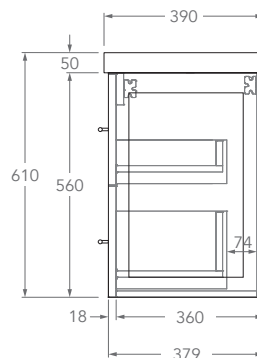

To see the complete KADO range go to www.reece.com.au/bathrooms

KADO

LUX ENSUITE

ALL DRAWER, WALL HUNG VANITY

STANDARD SIZES	600mm	750mm	900mm	1200mm Centre	1200mm Double	1500mm Centre	1500mm Double	1800mm Centre	1800mm Double
Width (mm)	600	750	900	1200	1200	1500	1500	1800	1800
Depth (mm)	390	390	390	390	390	390	390	390	390
Height (mm) - 12mm Benchtop (Durasein Only)	572	572	572	572	572	572	572	572	572
Height (mm) - 20mm Benchtop (Cherry Pie / Caesarstone Mineral)	580	580	580	580	580	580	580	580	580
Height (mm) - 50mm Benchtop (All benchtop options)	610	610	610	610	610	610	610	610	610
Height (mm) - 90mm Benchtop (All benchtop options)	650	650	650	650	650	650	650	650	650
Number of Drawers	2	2	2	2	4	4	4	4	4
Basin Configurations	Centre	Centre	Centre	Centre	Double	Centre	Double	Centre	Double

Side View - With All Benchtop Options

12mm
(Durasein)

20mm
(Cherry Pie & Caesarstone Mineral)

50mm
(All benchtop options)

90mm
(All benchtop options)

KADO

LUX ENSUITE

ALL DRAWER, WALL HUNG VANITY

Below Front View specs are for cabinet details only, refer to page 2 for overall heights and benchtop options.

600mm Centre

Front View

Top View

750mm Centre

Front View

Top View

900mm Centre

Front View

Top View

KADO

LUX ENSUITE

ALL DRAWER, WALL HUNG VANITY

Below Front View specs are for cabinet details only, refer to page 2 for overall heights and benchtop options.

1200mm

Front View