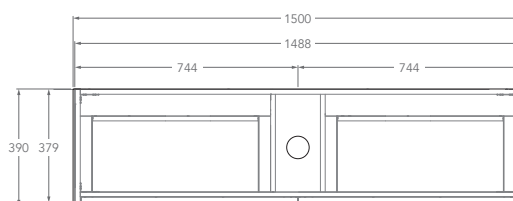

To see the complete KADO range go to www.reece.com.au/bathrooms

KADO

LUX ENSUITE

ALL DRAWER, WALL HUNG VANITY

STANDARD SIZES	600mm	750mm	900mm	1200mm Centre	1200mm Double	1500mm Centre	1500mm Double	1800mm Centre	1800mm Double
Width (mm)	600	750	900	1200	1200	1500	1500	1800	1800
Depth (mm)	390	390	390	390	390	390	390	390	390
Height (mm) - 12mm Benchtop (Durasein Only)	572	572	572	572	572	572	572	572	572
Height (mm) - 20mm Benchtop (Cherry Pie / Caesarstone Mineral)	580	580	580	580	580	580	580	580	580
Height (mm) - 50mm Benchtop (All benchtop options)	610	610	610	610	610	610	610	610	610
Height (mm) - 90mm Benchtop (All benchtop options)	650	650	650	650	650	650	650	650	650
Number of Drawers	2	2	2	2	4	4	4	4	4
Basin Configurations	Centre	Centre	Centre	Centre	Double	Centre	Double	Centre	Double

Below Front View specs are for cabinet details only, refer to page 2 for overall heights and benchtop options.

600mm Centre

Front View

Top View

750mm Centre

Front View

Top View

900mm Centre

Top View

Centre

Double

1500mm Centre

Front View

Top View

1500mm Double

Front View

Top View

1800mm Centre

Front View

Top View

1800mm Double

Front View

Top View