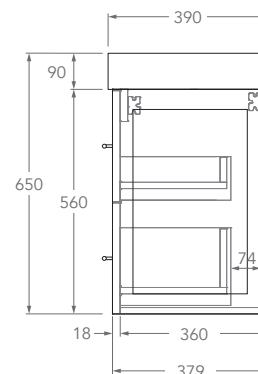

To see the complete KADO range go to www.reece.com.au/bathrooms

KADO

LUX ENSUITE

ALL DRAWER, WALL HUNG VANITY

STANDARD SIZES	600mm	750mm	900mm	1200mm Centre	1200mm Double	1500mm Centre	1500mm Double	1800mm Centre	1800mm Double
Width (mm)	600	750	900	1200	1200	1500	1500	1800	1800
Depth (mm)	390	390	390	390	390	390	390	390	390
Height (mm) - 12mm Benchtop (Durasein Only)	572	572	572	572	572	572	572	572	572
Height (mm) - 20mm Benchtop (Cherry Pie / Caesarstone Mineral)	580	580	580	580	580	580	580	580	580
Height (mm) - 50mm Benchtop (All benchtop options)	610	610	610	610	610	610	610	610	610
Height (mm) - 90mm Benchtop (All benchtop options)	650	650	650	650	650	650	650	650	650
Number of Drawers	2	2	2	2	4	4	4	4	4
Basin Configurations	Centre	Centre	Centre	Centre	Double	Centre	Double	Centre	Double

Side View - With All Benchtop Options

12mm
(Durasein)

20mm
(Cherry Pie & Caesarstone Mineral)

50mm
(All benchtop options)

90mm
(All benchtop options)

KADO

LUX ENSUITE

ALL DRAWER, WALL HUNG VANITY

Below Front View specs are for cabinet details only, refer to page 2 for overall heights and benchtop options.

600mm Centre

Front View

Top View

750mm Centre

Front View

Top View

900mm Centre

Front View

Top View

KADO

LUX ENSUITE

ALL DRAWER, WALL HUNG VANITY

Below Front View specs are for cabinet details only, refer to page 2 for overall heights and benchtop options.

1200mm

Front View