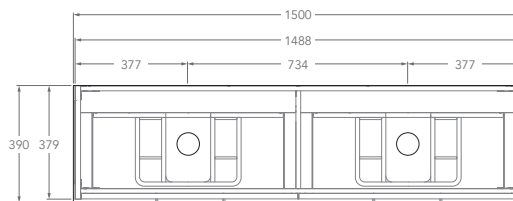

To see the complete KADO range go to www.reece.com.au/bathrooms

KADO

LUX ENSUITE

ALL DRAWER, WALL HUNG VANITY

STANDARD SIZES	600mm	750mm	900mm	1200mm Centre	1200mm Double	1500mm Centre	1500mm Double	1800mm Centre	1800mm Double
Width (mm)	600	750	900	1200	1200	1500	1500	1800	1800
Depth (mm)	390	390	390	390	390	390	390	390	390
Height (mm) - 12mm Benchtop (Durasein Only)	572	572	572	572	572	572	572	572	572
Height (mm) - 20mm Benchtop (Cherry Pie / Caesarstone Mineral)	580	580	580	580	580	580	580	580	580
Height (mm) - 50mm Benchtop (All benchtop options)	610	610	610	610	610	610	610	610	610
Height (mm) - 90mm Benchtop (All benchtop options)	650	650	650	650	650	650	650	650	650
Number of Drawers	2	2	2	2	4	4	4	4	4
Basin Configurations	Centre	Centre	Centre	Centre	Double	Centre	Double	Centre	Double

Below Front View specs are for cabinet details only, refer to page 2 for overall heights and benchtop options.

600mm Centre

Front View

Top View

750mm Centre

Front View

Top View

900mm Centre

Top View

Centre

Double

1500mm Centre

Front View

Top View

1500mm Double

Front View

Top View

1800mm Centre

Front View

Top View

1800mm Double

Front View

Top View