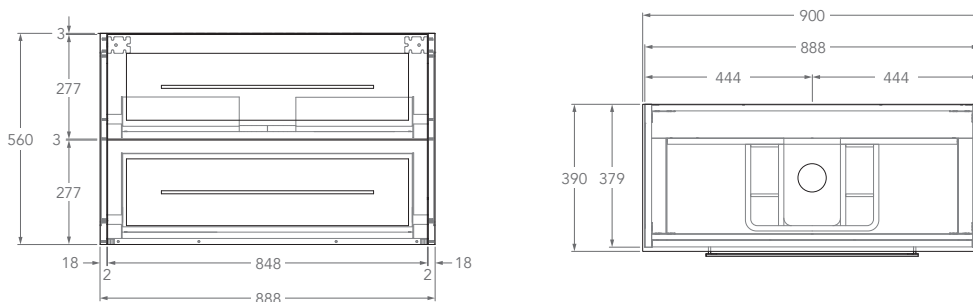

To see the complete KADO range go to www.reece.com.au/bathrooms

KADO

LUX ENSUITE

ALL DRAWER, WALL HUNG VANITY

STANDARD SIZES	600mm	750mm	900mm	1200mm Centre	1200mm Double	1500mm Centre	1500mm Double	1800mm Centre	1800mm Double
Width (mm)	600	750	900	1200	1200	1500	1500	1800	1800
Depth (mm)	390	390	390	390	390	390	390	390	390
Height (mm) - 12mm Benchtop (Durasein Only)	572	572	572	572	572	572	572	572	572
Height (mm) - 20mm Benchtop (Cherry Pie / Caesarstone Mineral)	580	580	580	580	580	580	580	580	580
Height (mm) - 50mm Benchtop (All benchtop options)	610	610	610	610	610	610	610	610	610
Height (mm) - 90mm Benchtop (All benchtop options)	650	650	650	650	650	650	650	650	650
Number of Drawers	2	2	2	2	4	4	4	4	4
Basin Configurations	Centre	Centre	Centre	Centre	Double	Centre	Double	Centre	Double

Below Front View specs are for cabinet details only, refer to page 2 for overall heights and benchtop options.

600mm Centre

Front View

Top View

750mm Centre

Front View

Top View

900mm Centre

Front View

Top View

KADO

LUX ENSUITE

ALL DRAWER, WALL HUNG VANITY

Below Front View specs are for cabinet details only, refer to page 2 for overall heights and benchtop options.

1200mm

Front View

Top View

1800mm Centre

Front View

Top View

1800mm Double

Front View

Top View