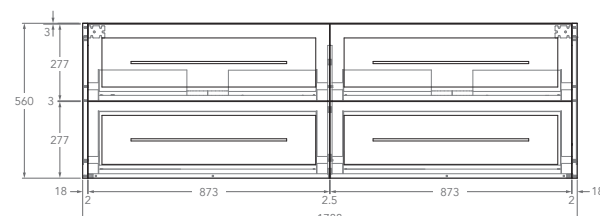

To see the complete KADO range go to www.reece.com.au/bathrooms

KADO

LUX ENSUITE

ALL DRAWER, WALL HUNG VANITY

STANDARD SIZES	600mm	750mm	900mm	1200mm Centre	1200mm Double	1500mm Centre	1500mm Double	1800mm Centre	1800mm Double
Width (mm)	600	750	900	1200	1200	1500	1500	1800	1800
Depth (mm)	390	390	390	390	390	390	390	390	390
Height (mm) - 12mm Benchtop (Durasein Only)	572	572	572	572	572	572	572	572	572
Height (mm) - 20mm Benchtop (Cherry Pie / Caesarstone Mineral)	580	580	580	580	580	580	580	580	580
Height (mm) - 50mm Benchtop (All benchtop options)	610	610	610	610	610	610	610	610	610
Height (mm) - 90mm Benchtop (All benchtop options)	650	650	650	650	650	650	650	650	650
Number of Drawers	2	2	2	2	4	4	4	4	4
Basin Configurations	Centre	Centre	Centre	Centre	Double	Centre	Double	Centre	Double

Below Front View specs are for cabinet details only, refer to page 2 for overall heights and benchtop options.

600mm Centre

Front View

Top View

750mm Centre

Front View

Top View

900mm Centre

Front View

Top View

KADO

LUX ENSUITE

ALL DRAWER, WALL HUNG VANITY

Below Front View specs are for cabinet details only, refer to page 2 for overall heights and benchtop options.

1200mm

Front View

Top View

1800mm Centre

Front View

Top View

1800mm Double

Front View

Top View