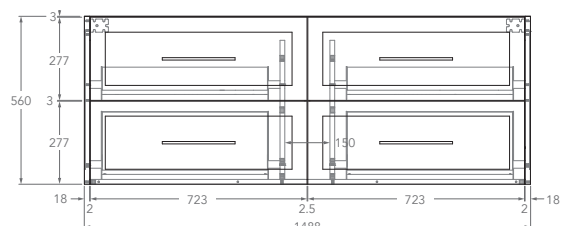

To see the complete KADO range go to www.reece.com.au/bathrooms

KADO

LUX ENSUITE

ALL DRAWER, WALL HUNG VANITY

STANDARD SIZES	600mm	750mm	900mm	1200mm Centre	1200mm Double	1500mm Centre	1500mm Double	1800mm Centre	1800mm Double
Width (mm)	600	750	900	1200	1200	1500	1500	1800	1800
Depth (mm)	390	390	390	390	390	390	390	390	390
Height (mm) - 12mm Benchtop (Durasein Only)	572	572	572	572	572	572	572	572	572
Height (mm) - 20mm Benchtop (Cherry Pie / Caesarstone Mineral)	580	580	580	580	580	580	580	580	580
Height (mm) - 50mm Benchtop (All benchtop options)	610	610	610	610	610	610	610	610	610
Height (mm) - 90mm Benchtop (All benchtop options)	650	650	650	650	650	650	650	650	650
Number of Drawers	2	2	2	2	4	4	4	4	4
Basin Configurations	Centre	Centre	Centre	Centre	Double	Centre	Double	Centre	Double

Below Front View specs are for cabinet details only, refer to page 2 for overall heights and benchtop options.

600mm Centre

Front View

Top View

750mm Centre

Front View

Top View

900mm Centre

Top View

Centre

Double

1500mm Centre

Front View

Top View

1500mm Double

Front View

Top View

1800mm Centre

Front View

Top View

1800mm Double

Front View

Top View