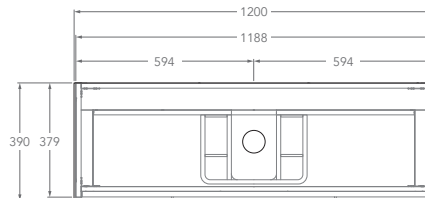

To see the complete KADO range go to www.reece.com.au/bathrooms

KADO

LUX ENSUITE

ALL DRAWER, WALL HUNG VANITY

STANDARD SIZES	600mm	750mm	900mm	1200mm Centre	1200mm Double	1500mm Centre	1500mm Double	1800mm Centre	1800mm Double
Width (mm)	600	750	900	1200	1200	1500	1500	1800	1800
Depth (mm)	390	390	390	390	390	390	390	390	390
Height (mm) - 12mm Benchtop (Durasein Only)	572	572	572	572	572	572	572	572	572
Height (mm) - 20mm Benchtop (Cherry Pie / Caesarstone Mineral)	580	580	580	580	580	580	580	580	580
Height (mm) - 50mm Benchtop (All benchtop options)	610	610	610	610	610	610	610	610	610
Height (mm) - 90mm Benchtop (All benchtop options)	650	650	650	650	650	650	650	650	650
Number of Drawers	2	2	2	2	4	4	4	4	4
Basin Configurations	Centre	Centre	Centre	Centre	Double	Centre	Double	Centre	Double

Below Front View specs are for cabinet details only, refer to page 2 for overall heights and benchtop options.

600mm Centre

Front View

Top View

750mm Centre

Front View

Top View

900mm Centre

Front View

Top View

KADO

LUX ENSUITE

ALL DRAWER, WALL HUNG VANITY

Below Front View specs are for cabinet details only, refer to page 2 for overall heights and benchtop options.

1200mm

Front View

Top View

Centre

Double

1500mm Centre

Front View

Top View

1500mm Double

Front View