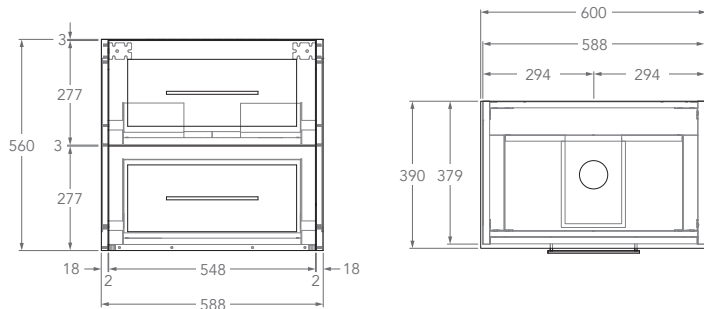

To see the complete KADO range go to www.reece.com.au/bathrooms

KADO

LUX ENSUITE

ALL DRAWER, WALL HUNG VANITY

STANDARD SIZES	600mm	750mm	900mm	1200mm Centre	1200mm Double	1500mm Centre	1500mm Double	1800mm Centre	1800mm Double
Width (mm)	600	750	900	1200	1200	1500	1500	1800	1800
Depth (mm)	390	390	390	390	390	390	390	390	390
Height (mm) - 12mm Benchtop (Durasein Only)	572	572	572	572	572	572	572	572	572
Height (mm) - 20mm Benchtop (Cherry Pie / Caesarstone Mineral)	580	580	580	580	580	580	580	580	580
Height (mm) - 50mm Benchtop (All benchtop options)	610	610	610	610	610	610	610	610	610
Height (mm) - 90mm Benchtop (All benchtop options)	650	650	650	650	650	650	650	650	650
Number of Drawers	2	2	2	2	4	4	4	4	4
Basin Configurations	Centre	Centre	Centre	Centre	Double	Centre	Double	Centre	Double

Side View - With All Benchtop Options

12mm
(Durasein)

20mm
(Cherry Pie & Caesarstone Mineral)

50mm
(All benchtop options)

90mm
(All benchtop options)

KADO

LUX ENSUITE

ALL DRAWER, WALL HUNG VANITY

Below Front View specs are for cabinet details only, refer to page 2 for overall heights and benchtop options.

600mm Centre

Front View

Top View

750mm Centre

Front View

Top View

900mm Centre

Front View

Top View

KADO

LUX ENSUITE

ALL DRAWER, WALL HUNG VANITY

Below Front View specs are for cabinet details only, refer to page 2 for overall heights and benchtop options.

1200mm

Front View