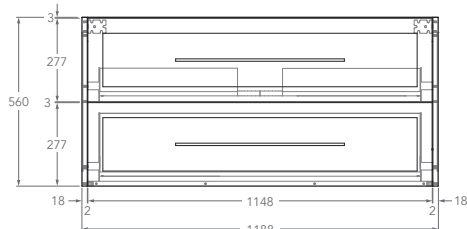

To see the complete KADO range go to www.reece.com.au/bathrooms

KADO

LUX ENSUITE

ALL DRAWER, WALL HUNG VANITY

STANDARD SIZES	600mm	750mm	900mm	1200mm Centre	1200mm Double	1500mm Centre	1500mm Double	1800mm Centre	1800mm Double
Width (mm)	600	750	900	1200	1200	1500	1500	1800	1800
Depth (mm)	390	390	390	390	390	390	390	390	390
Height (mm) - 12mm Benchtop (Durasein Only)	572	572	572	572	572	572	572	572	572
Height (mm) - 20mm Benchtop (Cherry Pie / Caesarstone Mineral)	580	580	580	580	580	580	580	580	580
Height (mm) - 50mm Benchtop (All benchtop options)	610	610	610	610	610	610	610	610	610
Height (mm) - 90mm Benchtop (All benchtop options)	650	650	650	650	650	650	650	650	650
Number of Drawers	2	2	2	2	4	4	4	4	4
Basin Configurations	Centre	Centre	Centre	Centre	Double	Centre	Double	Centre	Double

Below Front View specs are for cabinet details only, refer to page 2 for overall heights and benchtop options.

600mm Centre

Front View

Top View

750mm Centre

Front View

Top View

900mm Centre

Front View

Top View

KADO

LUX ENSUITE

ALL DRAWER, WALL HUNG VANITY

Below Front View specs are for cabinet details only, refer to page 2 for overall heights and benchtop options.

1200mm

Front View

Top View

Centre

Double

1500mm Centre

Front View

Top View

1500mm Double

Front View