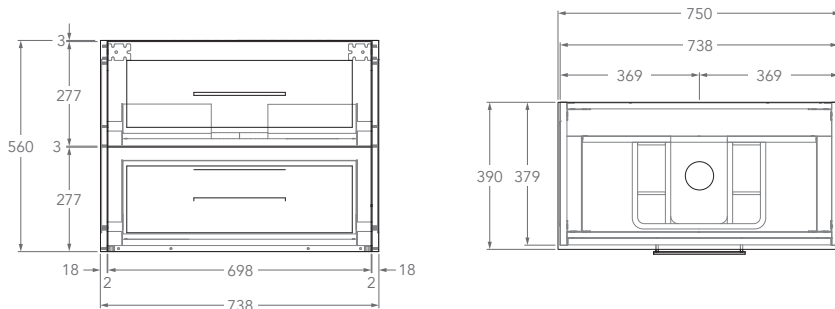

To see the complete KADO range go to www.reece.com.au/bathrooms

KADO

LUX ENSUITE

ALL DRAWER, WALL HUNG VANITY

STANDARD SIZES	600mm	750mm	900mm	1200mm Centre	1200mm Double	1500mm Centre	1500mm Double	1800mm Centre	1800mm Double
Width (mm)	600	750	900	1200	1200	1500	1500	1800	1800
Depth (mm)	390	390	390	390	390	390	390	390	390
Height (mm) - 12mm Benchtop (Durasein Only)	572	572	572	572	572	572	572	572	572
Height (mm) - 20mm Benchtop (Cherry Pie / Caesarstone Mineral)	580	580	580	580	580	580	580	580	580
Height (mm) - 50mm Benchtop (All benchtop options)	610	610	610	610	610	610	610	610	610
Height (mm) - 90mm Benchtop (All benchtop options)	650	650	650	650	650	650	650	650	650
Number of Drawers	2	2	2	2	4	4	4	4	4
Basin Configurations	Centre	Centre	Centre	Centre	Double	Centre	Double	Centre	Double

Below Front View specs are for cabinet details only, refer to page 2 for overall heights and benchtop options.

600mm Centre

Front View

Top View

750mm Centre

Front View

Top View

900mm Centre

Front View

Top View

KADO

LUX ENSUITE

ALL DRAWER, WALL HUNG VANITY

Below Front View specs are for cabinet details only, refer to page 2 for overall heights and benchtop options.

1200mm

Front View

Top View

1800mm Centre

Front View

Top View

1800mm Double

Front View

Top View