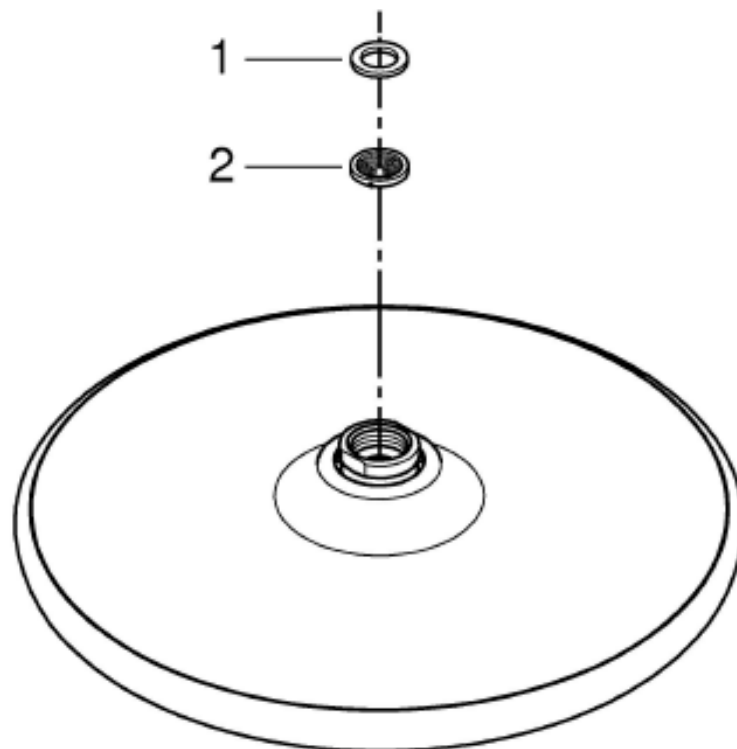

TEMPESTA 250  
OVERHEAD SHOWER  
MODEL #26667000

Pure Freude  
an Wasser

Product Specifications

**Product Description:**

**Head shower 1 spray**

Spray pattern: Rain

250 mm

Chrome plated

Ball joint with turning angle  $\pm 20^\circ$  Connection thread 1/2"

**GROHE EcoJoy** 9.5 l/min flow limiter

**GROHE DreamSpray** perfect spray pattern

**GROHE StarLight** chrome finish

SpeedClean anti-lime system

Inner WaterGuide for a longer life

Suitable for instantaneous heater

TEMPESTA 250  
OVERHEAD SHOWER  
MODEL #26667000

Pure Freude  
an Wasser

Spare Parts

Pos No	Product Description	Order No	Units per package
1	Fibre seal Ø 18,5 x Ø 12 x 2	0138900M	1
2	Dirt strainer	48007000	1