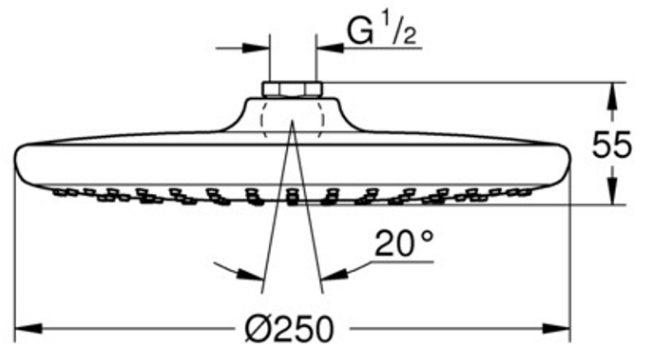

TEMPESTA 250  
OVERHEAD SHOWER  
MODEL #26667000

Pure Freude  
an Wasser

Product Specifications

**Product Description:**

**Head shower 1 spray**

Spray pattern: Rain

250 mm

Chrome plated

Ball joint with turning angle  $\pm 20^\circ$  Connection thread 1/2"

**GROHE EcoJoy** 9.5 l/min flow limiter

**GROHE DreamSpray** perfect spray pattern

**GROHE StarLight** chrome finish

SpeedClean anti-lime system

Inner WaterGuide for a longer life

Suitable for instantaneous heater

TEMPESTA 250  
OVERHEAD SHOWER  
MODEL #26667000

Pure Freude  
an Wasser

Spare Parts

Pos No	Product Description	Order No	Units per package
1	Fibre seal Ø 18,5 x Ø 12 x 2	0138900M	1
2	Dirt strainer	48007000	1