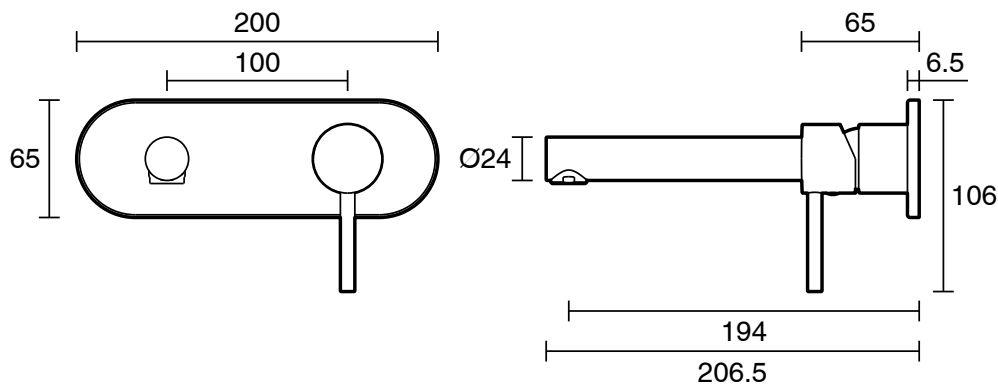

mizu

Mizu Drift Wall Basin/Bath Mixer Set Straight Spout Trimset Brushed Brass (6 Star)

2267285

SPECIFICATIONS	
Recommended Use	Domestic;Commercial;Hotel
Colour Category	Brass
Colour Finish	Brushed Brass
Primary Material	Lead Free Brass
Hot Water Unit Suitability	Storage Tank;Continuous Flow
WARRANTY	
Warranty - Domestic Use (Years)	10
Spare Parts & Labour (Years)	1
<i>Please refer to Warranty Page for full Terms and Conditions</i>	

Disclaimer: Products in this specification manual must by regulation be installed by licensed and registered trade people. The manufacturer/distributor reserves the right to vary specifications or delete models from their range without prior notification. Dimensions are nominal measurements only. Dimensions and set-outs listed are correct at time of publication however the manufacturer/distributor takes no responsibility for printing errors.