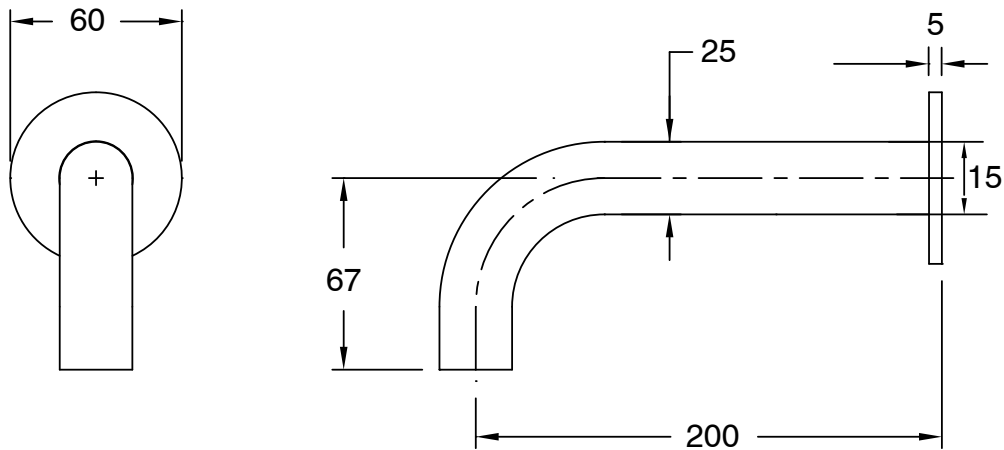

Milli Pure Wall Basin Outlet 200mm PVD Matte Black (3 Star)

9511395

SPECIFICATIONS	
Recommended Use	Domestic;Hotel;Commercial
Colour Finish	Matte Black
Primary Material	DR Brass
Recommended Pressure Range	150 - 500 kPa as per AS3500
Max Continuous Working Temperature (deg C)	65
Min Continuous Working Temperature (deg C)	5
Hot Water Unit Suitability	Storage Tank;Continuous Flow
WARRANTY	
Warranty - Domestic Use (Years)	15
Spare Parts & Labour (Years)	1

Please refer to Warranty Page for full Terms and Conditions