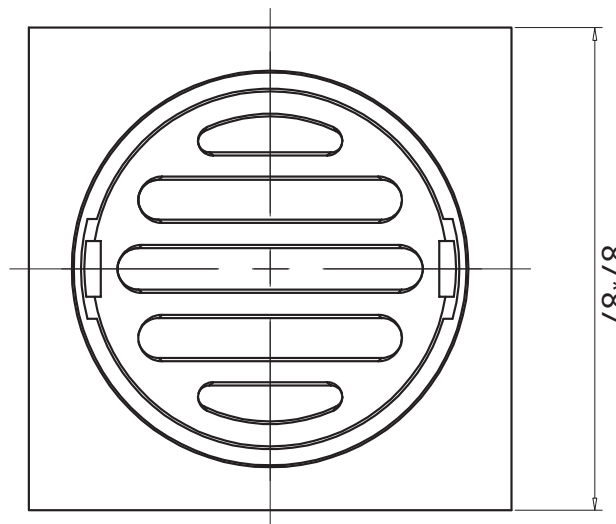

mizu

Mizu Drift Brass Trapscrew Grate Square 80mm Brushed Gunmetal

246029

SPECIFICATIONS

Recommended Use	Domestic, Hotel & Commercial
Material	Brass
Colour	Brushed Gunmetal
Finish	Brushed

WARRANTY

Replacement Only - Domestic Use	12 Months

Please refer to Warranty Page for full Terms and Conditions

Dimensions are nominal measurements only.

CLEANING RECOMMENDATIONS:

We recommend using a soft cloth or moist sponge with soapy water or mild detergent. Rinse with clean water, towel dry after cleaning. Clean regularly to protect surface finish. Do not use chemical or abrasive cleaners, avoid using a scrubbing brush or scourer sponge to clean. A soft brush can be used for hard to reach places. Damage caused by any improper treatment is not covered by the product warranty. Refer to Warranty Conditions.

Disclaimer: Products in this specification manual must by regulation be installed by licensed and registered trade people. The manufacturer/distributor reserves the right to vary specifications or delete models from their range without prior notification. Dimensions are nominal measurements only. Dimensions and set-outs listed are correct at time of publication however the manufacturer/distributor takes no responsibility for printing errors.

Published 04/11/2022

To see the complete Mizu range go to
www.reece.com.au