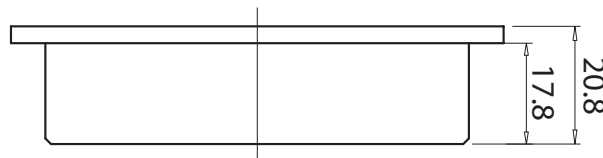

mizu

Mizu Drift Brass Trapscrew Grate Square 80mm Brushed Gunmetal

246029

SPECIFICATIONS

Recommended Use	Domestic, Hotel & Commercial
Material	Brass
Colour	Brushed Gunmetal
Finish	Brushed

WARRANTY

Replacement Only - Domestic Use	12 Months

Please refer to Warranty Page for full Terms and Conditions

Dimensions are nominal measurements only.

CLEANING RECOMMENDATIONS:

We recommend using a soft cloth or moist sponge with soapy water or mild detergent. Rinse with clean water, towel dry after cleaning. Clean regularly to protect surface finish. Do not use chemical or abrasive cleaners, avoid using a scrubbing brush or scourer sponge to clean. A soft brush can be used for hard to reach places. Damage caused by any improper treatment is not covered by the product warranty. Refer to Warranty Conditions.

Disclaimer: Products in this specification manual must by regulation be installed by licensed and registered trade people. The manufacturer/distributor reserves the right to vary specifications or delete models from their range without prior notification. Dimensions are nominal measurements only. Dimensions and set-outs listed are correct at time of publication however the manufacturer/distributor takes no responsibility for printing errors.

Published 04/11/2022

To see the complete Mizu range go to
www.reece.com.au