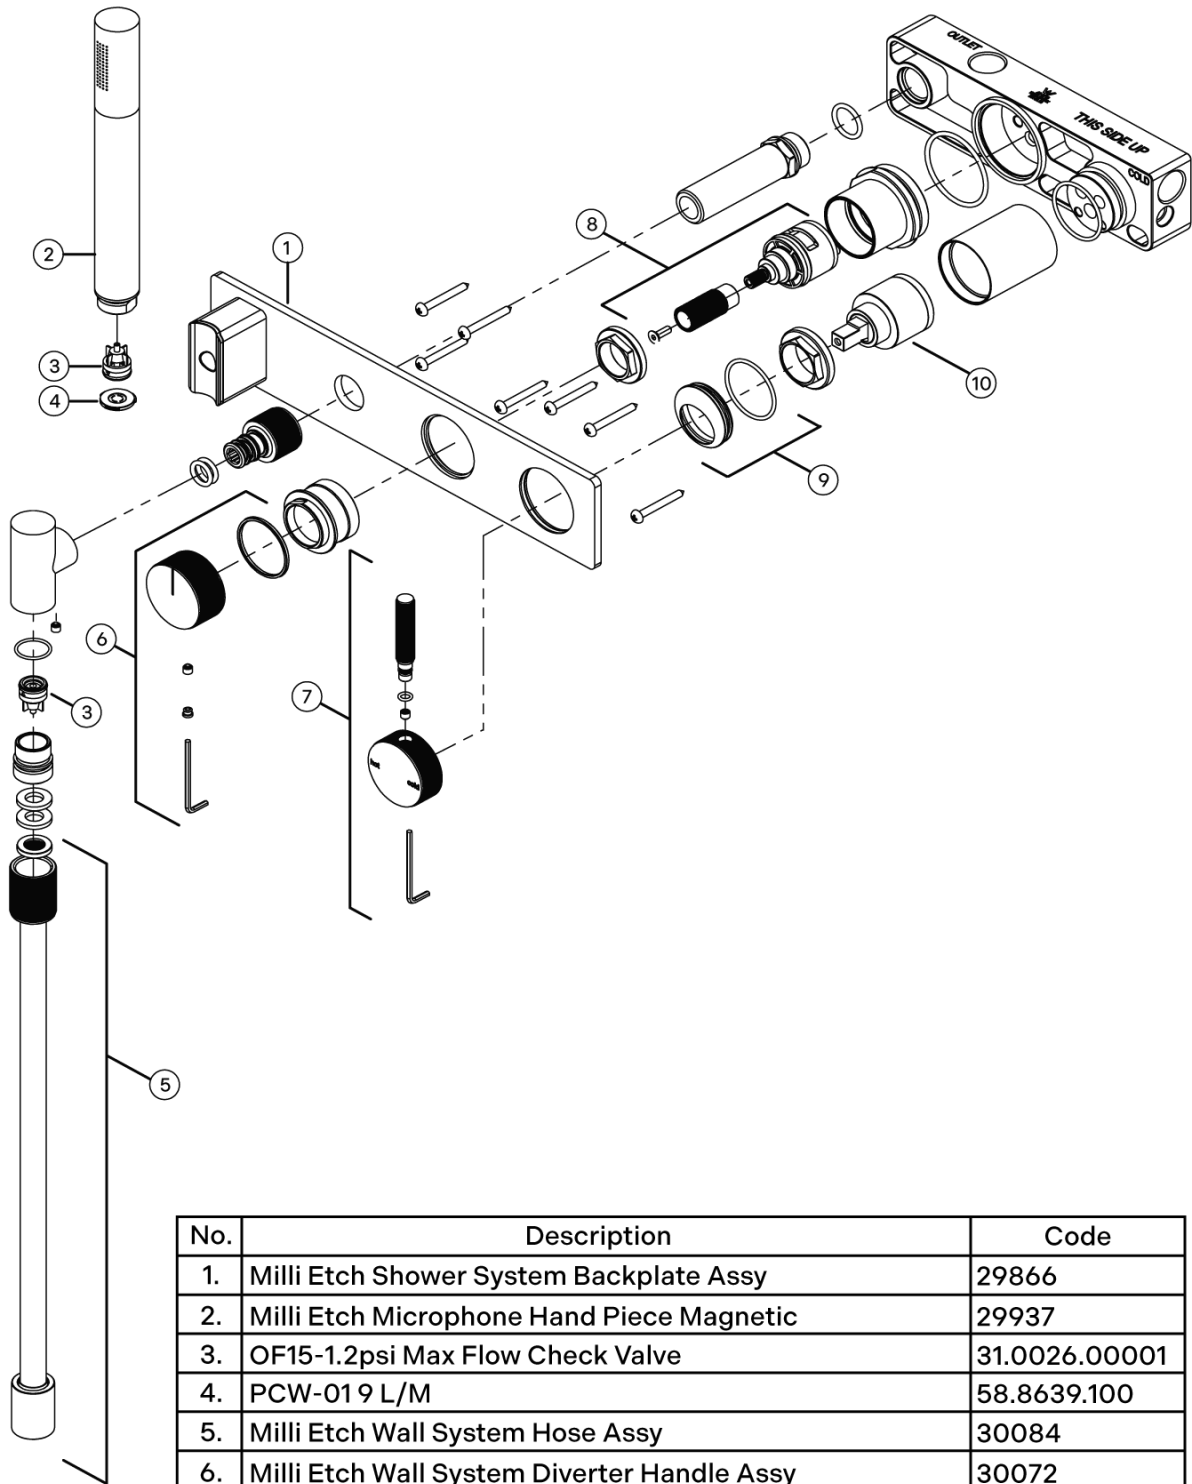

Milli Etch Shower Mixer Tap System with Hand Shower Brushed Gold (3 Star) 21765

No.	Description	Code
1.	Milli Etch Shower System Backplate Assy	29866
2.	Milli Etch Microphone Hand Piece Magnetic	29937
3.	OF15-1.2psi Max Flow Check Valve	31.0026.00001
4.	PCW-019 L/M	58.8639.100
5.	Milli Etch Wall System Hose Assy	30084
6.	Milli Etch Wall System Diverter Handle Assy	30072
7.	Mill Etch Wall/Shower Mixer Handle	29764
8.	Milli Etch Bath/Shower System Diverter Cartridge Assy	29965
9.	Mill Etch Wall/Shower Mixer Dome Assy	29976
10.	GEANN 35mm Low Base Cartridge	40352