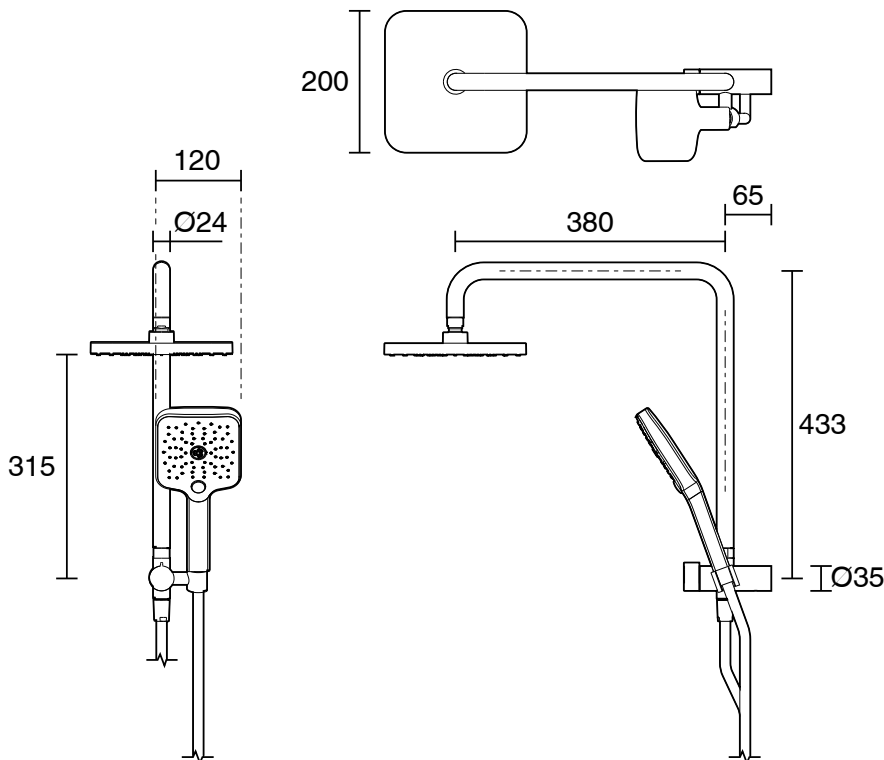

## Mizu Soothe Short Twin Shower 3 Function with Water Inlet Wall Bracket Brushed Nickel (5 Star)

4201041

SPECIFICATIONS	
Recommended Use	Domestic;Commercial;Hotel
Colour Finish	Brushed Nickel
Max Continuous Working Pressure (kPa)	500
Max Continuous Working Temperature (deg C)	65
WARRANTY	
Warranty - Domestic Use (Years)	10
Spare Parts & Labour (Years)	1
<i>Please refer to Warranty Page for full Terms and Conditions</i>	

Dimensions are nominal measurements only.