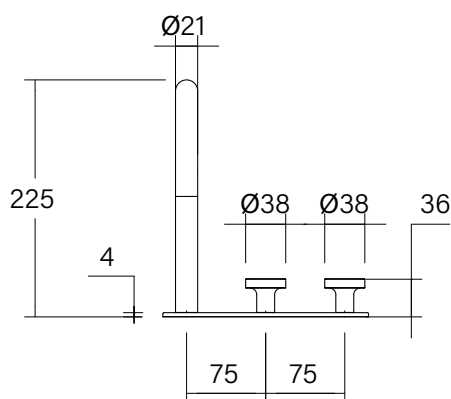

Faucet Strommen Vara Disc Hob Basin Hostess Tap System Armada Bronze (6 Star) Lead Free

40341

SPECIFICATIONS

Recommended Use	Domestic; Commercial; Hotel
Colour Finish	Armada Bronze
Primary Material	DR Brass
Recommended Pressure Range	300 - 500 kPa
Max Continuous Working Temperature (deg C)	65
Min Continuous Working Temperature (deg C)	5
Hot Water Unit Suitability	Storage Tank, Continuous Flow

WARRANTY

Warranty - Domestic Use (Years)	40
Spare Parts & Labour (Years)	10

Please refer to Warranty Page for full Terms and Conditions