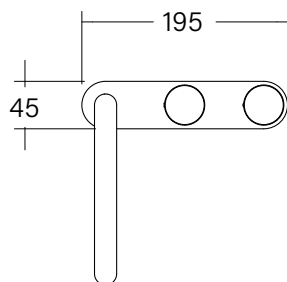

Faucet Strommen Vara Disc Hob Basin Hostess Tap System Armada Bronze (6 Star) Lead Free

40341

SPECIFICATIONS

Recommended Use	Domestic; Commercial; Hotel
Colour Finish	Armada Bronze
Primary Material	DR Brass
Recommended Pressure Range	300 - 500 kPa
Max Continuous Working Temperature (deg C)	65
Min Continuous Working Temperature (deg C)	5
Hot Water Unit Suitability	Storage Tank, Continuous Flow

WARRANTY

Warranty - Domestic Use (Years)	40
Spare Parts & Labour (Years)	10

Please refer to Warranty Page for full Terms and Conditions