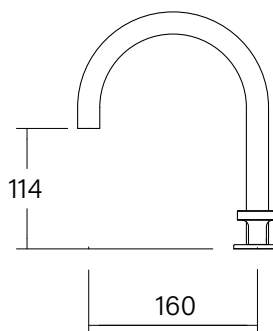

Faucet Strommen Vara Disc Hob Basin Hostess Tap System Armada Bronze (6 Star) Lead Free

40341

SPECIFICATIONS

Recommended Use	Domestic; Commercial; Hotel
Colour Finish	Armada Bronze
Primary Material	DR Brass
Recommended Pressure Range	300 - 500 kPa
Max Continuous Working Temperature (deg C)	65
Min Continuous Working Temperature (deg C)	5
Hot Water Unit Suitability	Storage Tank, Continuous Flow

WARRANTY

Warranty - Domestic Use (Years)	40
Spare Parts & Labour (Years)	10

Please refer to Warranty Page for full Terms and Conditions