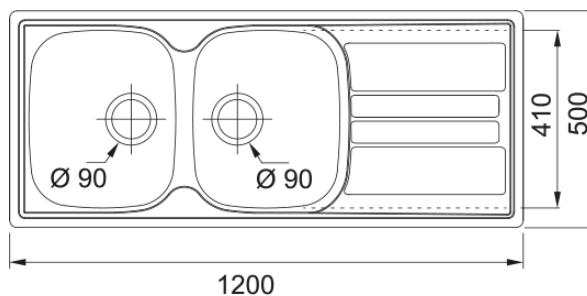

GSX621 RHD Genesis Double Bowl Sink | 101.0657.669

Constructed from 18/10 grade stainless steel, it's made to withstand the everyday wear and tear of life in a busy kitchen. Available in left hand and right hand drainer configuration.

Aspect

Sink type	Sink (w/ drainer)
Material type	Stainless steel
Number of bowls	2
Colour	Steel
Finish	Brushed

Dimensions

Overall length	1200.0
Overall depth	500.0
Length	343.0
Depth	410.0
Height	157.0
Bowl 2: length	343.0
Bowl 2: Width	410.0
Bowl 2: height	157.0
Cutout inset: right to left	1180.0
Cutout inset: front to back	480.0

Installation

Cabinet size	80 cm
--------------	-------

Product features

Installation type	Topmount
Waste outlet	3 1/2"
Position of drainer	Right hand side drainer

Product identification

Brand	FRANKE
Product family	None
Range	Genesis