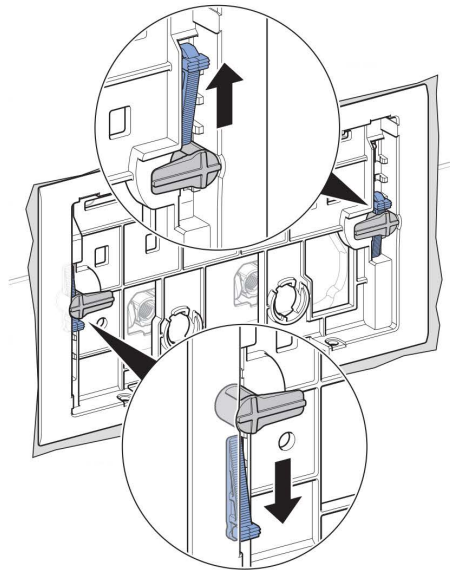

# Geberit Sigma70 Mechanical Dual Flush Button Cover Frame

Plumbers, please ensure a copy of the installation instructions is left with the end user for future reference.

Published 01/11/2023

971 453 00 0(01)

# Geberit Sigma70 Mechanical Dual Flush Button Cover Frame

1

2

3

4

5

6

## Geberit Sigma70 Mechanical Dual Flush Button Cover Frame

2

1

2

3

4

2

5

# Geberit Sigma70 Mechanical Dual Flush Button Cover Frame