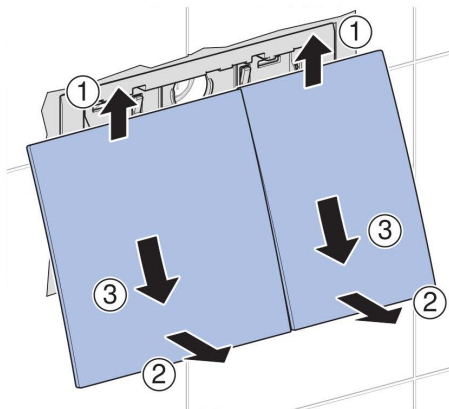

# Geberit Sigma70 Mechanical Dual Flush Button Cover Frame

Plumbers, please ensure a copy of the installation instructions is left with the end user for future reference.

Published 01/11/2023

971 453 00 0(01)

# Geberit Sigma70 Mechanical Dual Flush Button Cover Frame

1

2

3

4

5

6

## Geberit Sigma70 Mechanical Dual Flush Button Cover Frame

2

1

2

3

4

2

5

# Geberit Sigma70 Mechanical Dual Flush Button Cover Frame