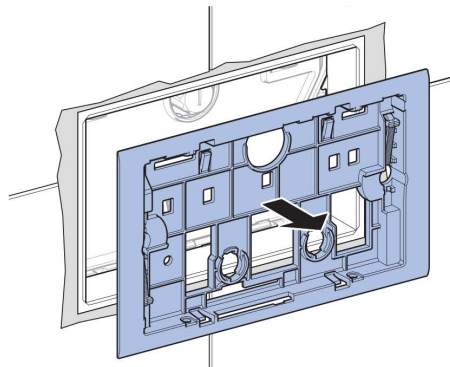

# Geberit Sigma70 Mechanical Dual Flush Button Cover Frame

Plumbers, please ensure a copy of the installation instructions is left with the end user for future reference.

Published 01/11/2023

971 453 00 0(01)

# Geberit Sigma70 Mechanical Dual Flush Button Cover Frame

1

2

3

4

5

6

## Geberit Sigma70 Mechanical Dual Flush Button Cover Frame

2

1

2

3

4

2

5

# Geberit Sigma70 Mechanical Dual Flush Button Cover Frame