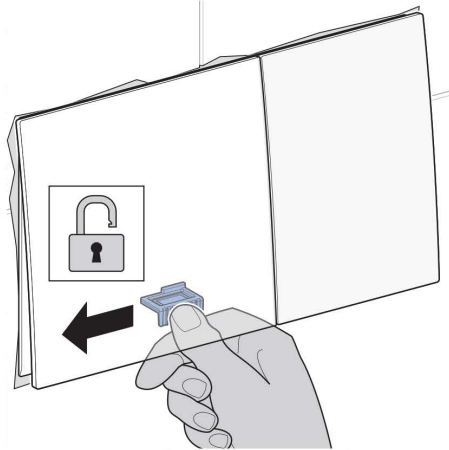

# Geberit Sigma70 Mechanical Dual Flush Button Cover Frame

Plumbers, please ensure a copy of the installation instructions is left with the end user for future reference.

Published 01/11/2023

971 453 00 0(01)

# Geberit Sigma70 Mechanical Dual Flush Button Cover Frame

1

2

3

4

5

6