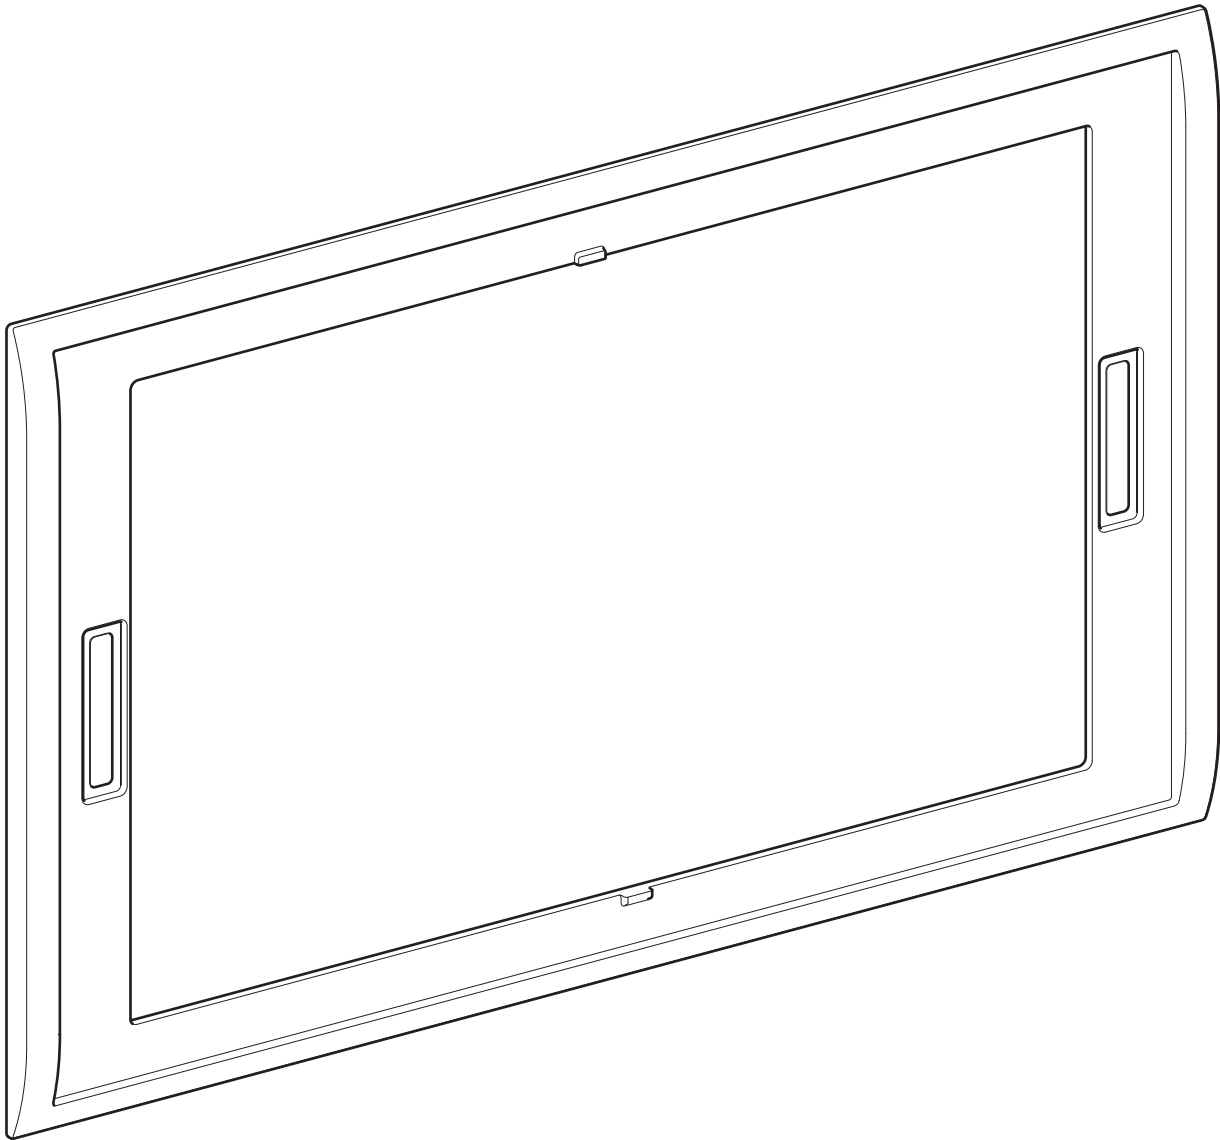

# Geberit Sigma70 Mechanical Dual Flush Button Cover Frame

Plumbers, please ensure a copy of the installation instructions is left with the end user for future reference.

Published 01/11/2023

971 453 00 0(01)

# Geberit Sigma70 Mechanical Dual Flush Button Cover Frame

1

2

3

4

5

6

## Geberit Sigma70 Mechanical Dual Flush Button Cover Frame

2

1

2

3

4

2

5

# Geberit Sigma70 Mechanical Dual Flush Button Cover Frame