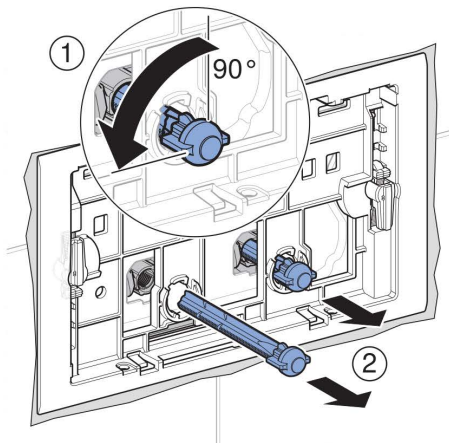

# Geberit Sigma70 Mechanical Dual Flush Button Cover Frame

Plumbers, please ensure a copy of the installation instructions is left with the end user for future reference.

Published 01/11/2023

971 453 00 0(01)

# Geberit Sigma70 Mechanical Dual Flush Button Cover Frame

1

2

3

4

5

6

## Geberit Sigma70 Mechanical Dual Flush Button Cover Frame

2

1

2

3

4

2

5

# Geberit Sigma70 Mechanical Dual Flush Button Cover Frame