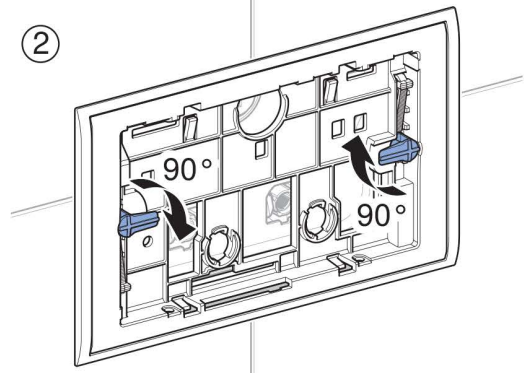

## Geberit Sigma70 Mechanical Dual Flush Button Cover Frame

2

1

2

3

4

2

5

# Geberit Sigma70 Mechanical Dual Flush Button Cover Frame