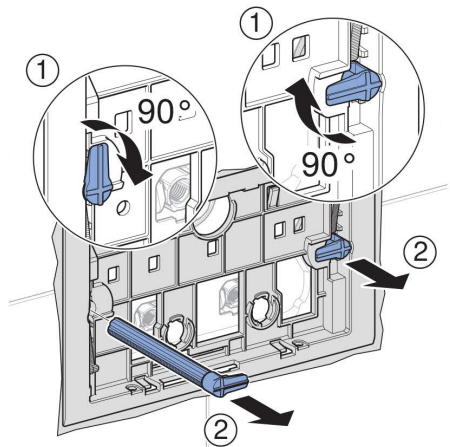

# Geberit Sigma70 Mechanical Dual Flush Button Cover Frame

Plumbers, please ensure a copy of the installation instructions is left with the end user for future reference.

Published 01/11/2023

971 453 00 0(01)

# Geberit Sigma70 Mechanical Dual Flush Button Cover Frame

1

2

3

4

5

6

## Geberit Sigma70 Mechanical Dual Flush Button Cover Frame

2

1

2

3

4

2

5

# Geberit Sigma70 Mechanical Dual Flush Button Cover Frame