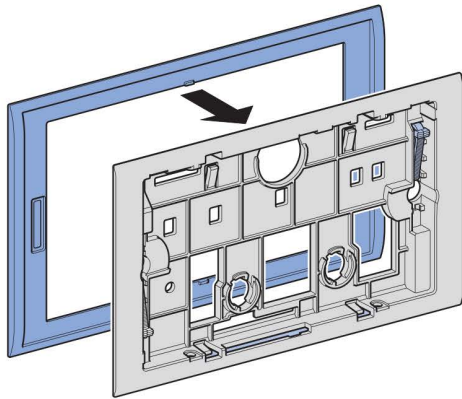

# Geberit Sigma70 Mechanical Dual Flush Button Cover Frame

Plumbers, please ensure a copy of the installation instructions is left with the end user for future reference.

Published 01/11/2023

971 453 00 0(01)

# Geberit Sigma70 Mechanical Dual Flush Button Cover Frame

1

2

3

4

5

6

## Geberit Sigma70 Mechanical Dual Flush Button Cover Frame

2

1

2

3

4

2

5

# Geberit Sigma70 Mechanical Dual Flush Button Cover Frame