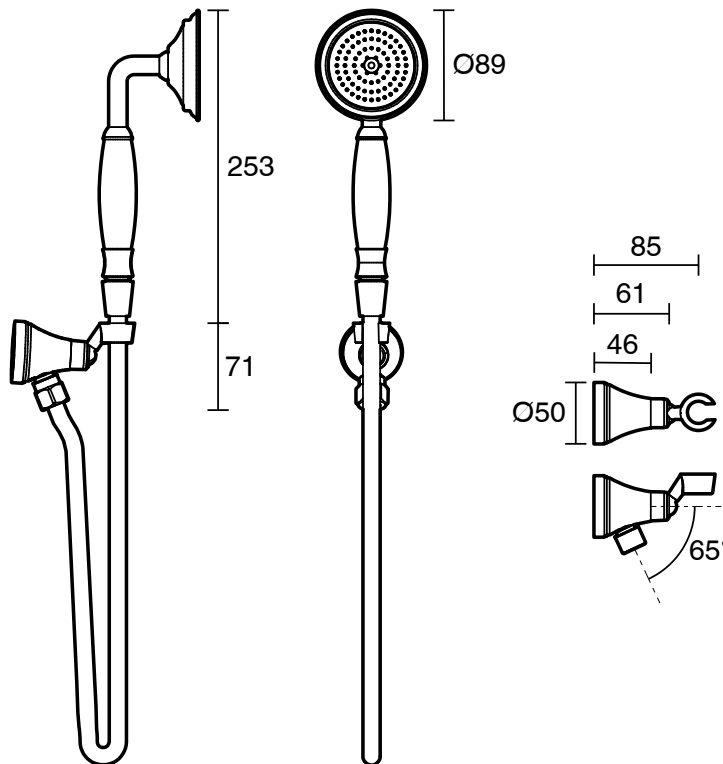

KADO

Kado Era Handshower with Water Inlet Wall Bracket Matte Black (4 Star)

4203013

SPECIFICATIONS

Recommended Use	Domestic, Hotel & Commercial
Colour	Matte Black
Finish	Matte
Material	DR Brass
Recommended Pressure Range	150 - 500 kPa
Maximum Continuous Working Temperature	80 deg C
Suitable for Storage Tank Hot Water	Yes
Suitable for Continuous Flow Hot Water	Yes
Suitable for Gravity Feed Hot Water	No

WARRANTY

Warranty - Domestic Use	10 Years
Spare Parts & Labour	12 Months

Please refer to Warranty Page for full Terms and Conditions

Dimensions are nominal measurements only.

CLEANING RECOMMENDATIONS:

We recommend the use of soapy water or approved cleaners. This product should not be cleaned with abrasive materials. Damage caused by any improper treatment is not covered by the product warranty. Refer to Warranty Conditions

Disclaimer: Products in this specification manual must by regulation be installed by licensed and registered trade people. The manufacturer/distributor reserves the right to vary specifications or delete models from their range without prior notification. Dimensions are nominal measurements only. Dimensions and set-outs listed are correct at time of publication however the manufacturer/distributor takes no responsibility for printing errors.

Published 12/10/2023

To see the complete Kado range go to www.reece.com.au