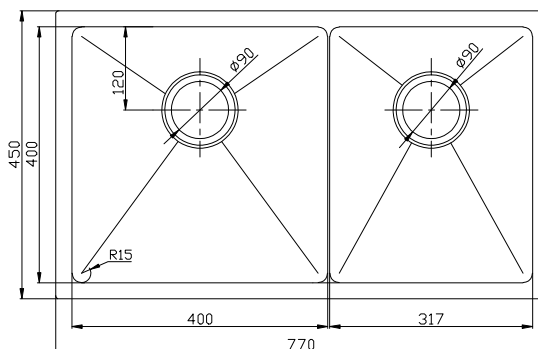

Dimensions are nominal measurements only.

CLEANING RECOMMENDATIONS:

We recommend the use of soapy water or approved cleaners. This product should not be cleaned with abrasive materials. Damage caused by any improper treatment is not covered by the product warranty. Refer to Warranty Conditions

Disclaimer: Products in this specification manual must by regulation be installed by licensed and registered trade people. The manufacturer/distributor reserves the right to vary specifications or delete models from their range without prior notification. Dimensions are nominal measurements only. Dimensions and set-outs listed are correct at time of publication however the manufacturer/distributor takes no responsibility for printing errors.

Published 07/06/2023

To see the complete Memo range go to www.reece.com.au