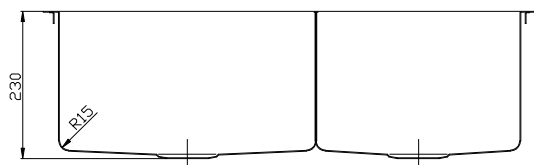

Dimensions are nominal measurements only.

CLEANING RECOMMENDATIONS:

We recommend the use of soapy water or approved cleaners. This product should not be cleaned with abrasive materials. Damage caused by any improper treatment is not covered by the product warranty. Refer to Warranty Conditions

Disclaimer: Products in this specification manual must by regulation be installed by licensed and registered trade people. The manufacturer/distributor reserves the right to vary specifications or delete models from their range without prior notification. Dimensions are nominal measurements only. Dimensions and set-outs listed are correct at time of publication however the manufacturer/distributor takes no responsibility for printing errors.

Published 07/06/2023

To see the complete Memo range go to www.reece.com.au