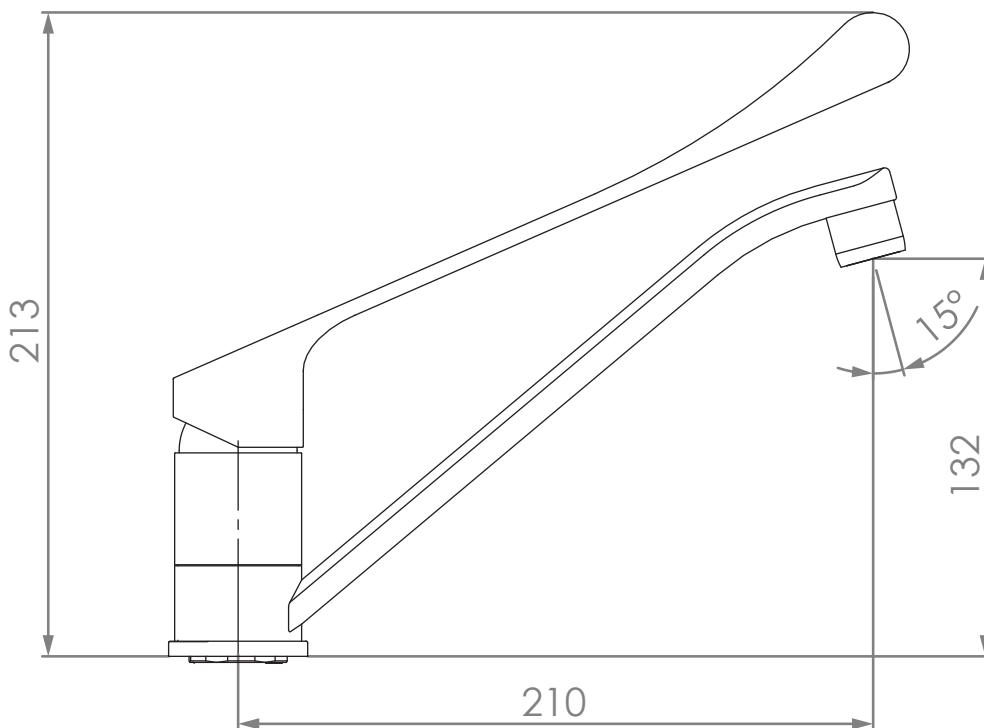

Posh Solus MK3 Sink Mixer Extended Lever 270mm CP (4 Star)

SPECIFICATIONS

Recommended Use	Domestic, Hotel & Commercial
Colour Availability	Chrome
Maximum Benchtop Thickness	40mm
Recommended Pressure Range	150 - 500kPa
Max Continuous Working Pressure	1000kPa
Max Continuous Working Temperature	65°C
Suitable for Storage Tank Hot Water	Yes
Suitable for Continuous Flow Hot Water	Yes
Suitable for Gravity Feed Hot Water	No

Hot and Cold water inlet pressure should be equal

WARRANTY

Warranty - Domestic Use	10 Years
Spare Parts & Labour	12 Months

Please refer to Warranty Page for full Terms and Conditions

Dimensions are nominal measurements only.

Disclaimer: Products in this specification manual must by regulation be installed by licensed and registered trade people. The manufacturer/distributor reserves the right to vary specifications or delete models from their range without prior notification. Dimensions are nominal measurements only. Dimensions and set-outs listed are correct at time of publication however the manufacturer/distributor takes no responsibility for printing errors.

Published 30/04/2020