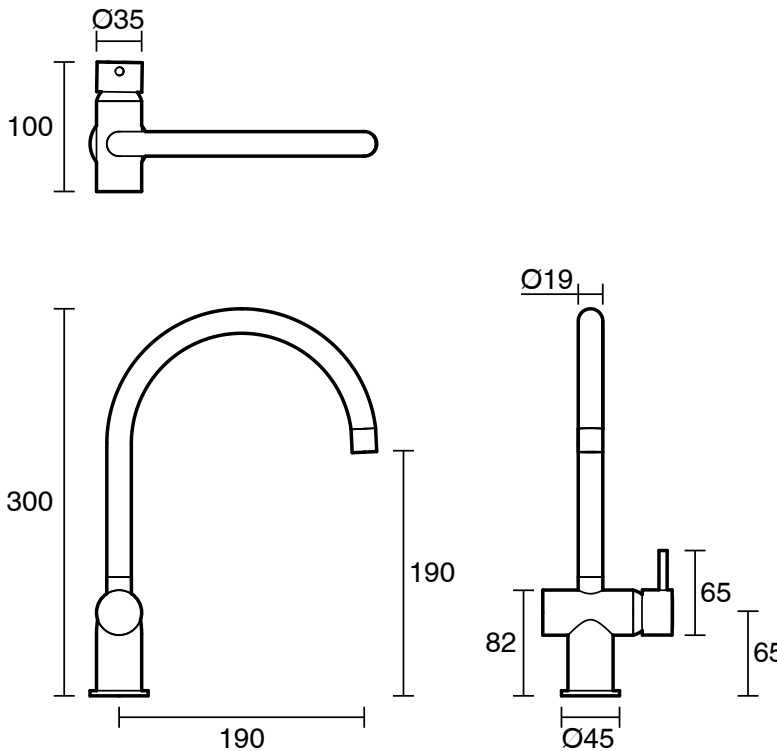

# SUSSEX

**Sussex Scala Mini Sink Mixer Tap Large Curved Spout Right Hand LUX PVD Brushed Platinum Gold (5 Star) 2268206**

SPECIFICATIONS	
Recommended Use	Residential;Commercial
Colour Finish	Brushed Platinum Gold
Primary Material	Brass
Recommended Pressure Range	150 - 500 kPa as per AS3500
Max Continuous Working Temperature (deg C)	65
Min Continuous Working Temperature (deg C)	1
WARRANTY	
Residential Use (Years)	40
Commercial Use (Years)	10
<i>Please refer to Sussex Warranty page for full Terms and Conditions</i>	

**Disclaimer:** Products in this specification manual must by regulation be installed by licensed and registered trade people. The manufacturer/distributor reserves the right to vary specifications or delete models from their range without prior notification. Dimensions are nominal measurements only. Dimensions and set-outs listed are correct at time of publication however the manufacturer/distributor takes no responsibility for printing errors.