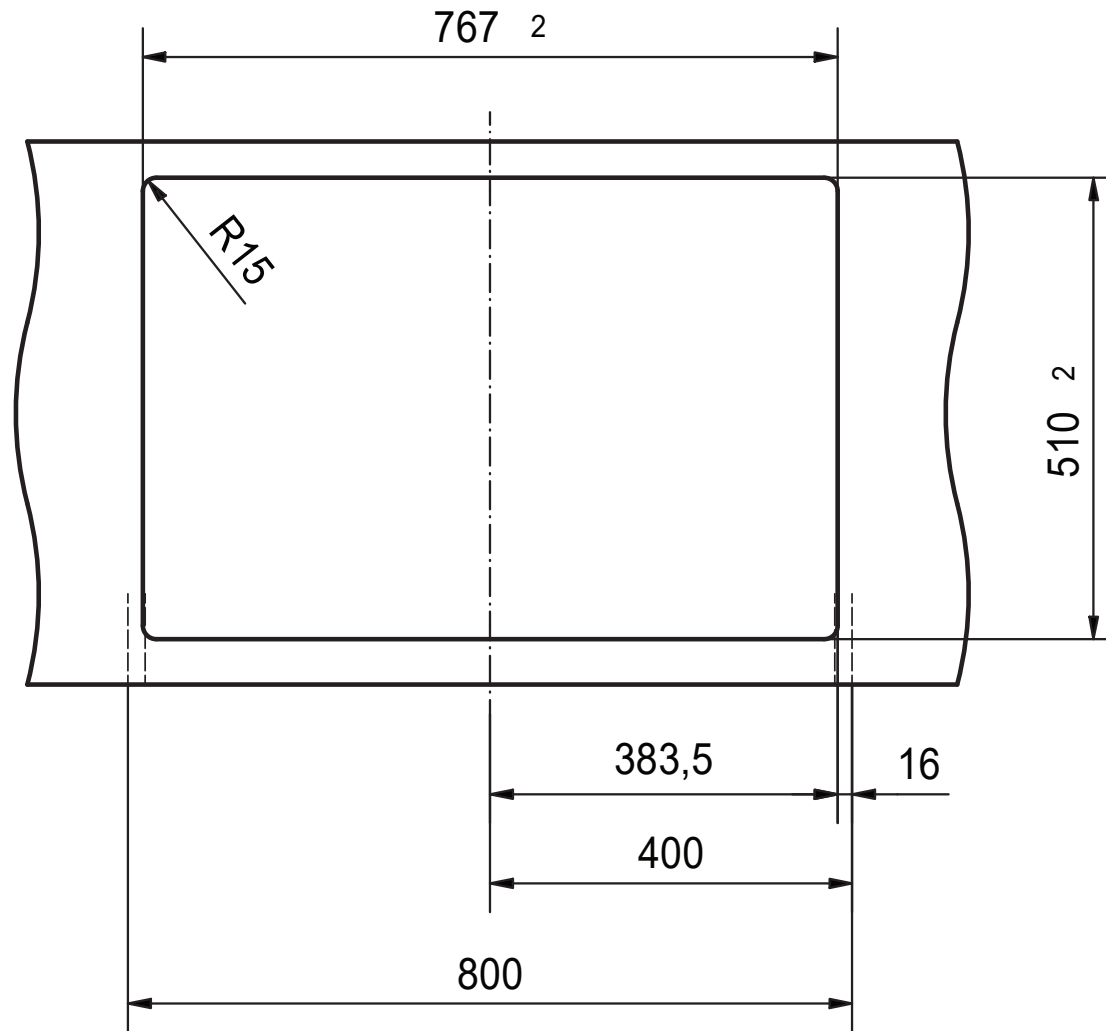

**Franke City Fragranite 1.75 Bowl
430mm Bowl + 300mm Bowl Inset
Sink with Low Divider and Tap Ledge**

Important: This cut-out template is for guideline purpose only, always use template supplied with the product.