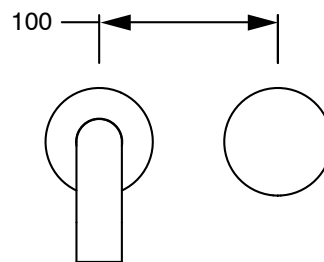

SUSSEX

Sussex Pure Progressive Wall Bath Mixer Tap System 250mm PVD Brushed Gunmetal

9511828

SPECIFICATIONS

Recommended Use	Residential;Commercial
Colour Finish	Brushed Smoke Gunmetal
Primary Material	DR Brass
Recommended Pressure Range	150 - 500 kPa as per AS3500
Max Continuous Working Temperature (deg C)	65
Min Continuous Working Temperature (deg C)	1

WARRANTY

Residential Use (Years)	40
Commercial Use (Years)	10

Please refer to Sussex Warranty page for full Terms and Conditions

Dimensions are nominal measurements only.

CLEANING RECOMMENDATIONS:

We recommend the use of soapy water or approved cleaners. This product should not be cleaned with abrasive materials. Damage caused by any improper treatment is not covered by the product warranty. Refer to Warranty Conditions

Disclaimer: Products in this specification manual must by regulation be installed by licensed and registered trade people. The manufacturer/distributor reserves the right to vary specifications or delete models from their range without prior notification. Dimensions are nominal measurements only. Dimensions and set-outs listed are correct at time of publication however the manufacturer/distributor takes no responsibility for printing errors.

Published 01/04/2026

To see the complete Sussex range go to www.reece.com.au