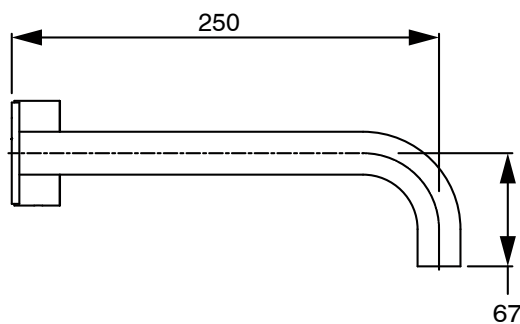

SUSSEX

Sussex Pure Progressive Wall Bath Mixer Tap System 250mm PVD Brushed Gunmetal

9511828

SPECIFICATIONS

Recommended Use	Residential;Commercial
Colour Finish	Brushed Smoke Gunmetal
Primary Material	DR Brass
Recommended Pressure Range	150 - 500 kPa as per AS3500
Max Continuous Working Temperature (deg C)	65
Min Continuous Working Temperature (deg C)	1

WARRANTY

Residential Use (Years)	40
Commercial Use (Years)	10

Please refer to Sussex Warranty page for full Terms and Conditions

Dimensions are nominal measurements only.

CLEANING RECOMMENDATIONS:

We recommend the use of soapy water or approved cleaners. This product should not be cleaned with abrasive materials. Damage caused by any improper treatment is not covered by the product warranty. Refer to Warranty Conditions

Disclaimer: Products in this specification manual must by regulation be installed by licensed and registered trade people. The manufacturer/distributor reserves the right to vary specifications or delete models from their range without prior notification. Dimensions are nominal measurements only. Dimensions and set-outs listed are correct at time of publication however the manufacturer/distributor takes no responsibility for printing errors.

Published 01/04/2026

To see the complete Sussex range go to www.reece.com.au