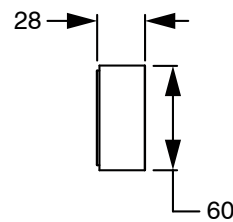

SUSSEX

Sussex Pure Progressive Wall Bath Mixer Tap System 250mm PVD Brushed Gunmetal

9511828

SPECIFICATIONS

Recommended Use	Residential;Commercial
Colour Finish	Brushed Smoke Gunmetal
Primary Material	DR Brass
Recommended Pressure Range	150 - 500 kPa as per AS3500
Max Continuous Working Temperature (deg C)	65
Min Continuous Working Temperature (deg C)	1

WARRANTY

Residential Use (Years)	40
Commercial Use (Years)	10

Please refer to Sussex Warranty page for full Terms and Conditions