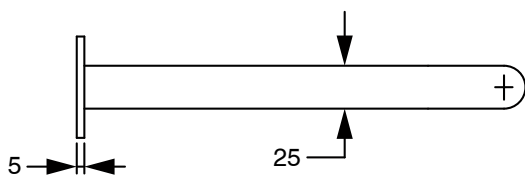

SUSSEX

Sussex Pure Progressive Wall Bath Mixer Tap System 250mm PVD Brushed Gunmetal

9511828

SPECIFICATIONS

Recommended Use	Residential;Commercial
Colour Finish	Brushed Smoke Gunmetal
Primary Material	DR Brass
Recommended Pressure Range	150 - 500 kPa as per AS3500
Max Continuous Working Temperature (deg C)	65
Min Continuous Working Temperature (deg C)	1

WARRANTY

Residential Use (Years)	40
Commercial Use (Years)	10

Please refer to Sussex Warranty page for full Terms and Conditions

Dimensions are nominal measurements only.

CLEANING RECOMMENDATIONS:

We recommend the use of soapy water or approved cleaners. This product should not be cleaned with abrasive materials. Damage caused by any improper treatment is not covered by the product warranty. Refer to Warranty Conditions

Disclaimer: Products in this specification manual must by regulation be installed by licensed and registered trade people. The manufacturer/distributor reserves the right to vary specifications or delete models from their range without prior notification. Dimensions are nominal measurements only. Dimensions and set-outs listed are correct at time of publication however the manufacturer/distributor takes no responsibility for printing errors.

Published 01/04/2026

To see the complete Sussex range go to www.reece.com.au