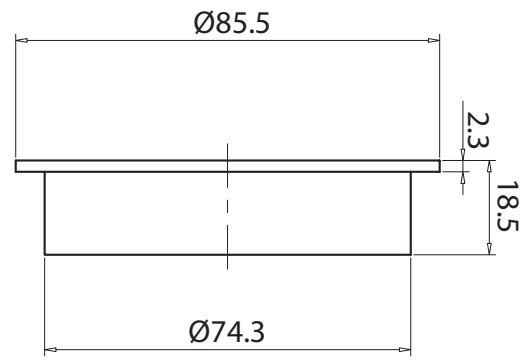

Mizu Drift Brass Trapscrew Grate Round 80mm Brushed Gold

246026

SPECIFICATIONS

Recommended Use	Domestic, Hotel & Commercial
Material	Brass
Colour	Brushed Gold
Finish	Brushed

WARRANTY

Replacement Only - Domestic Use	12 Months

Please refer to Warranty Page for full Terms and Conditions

Dimensions are nominal measurements only.

CLEANING RECOMMENDATIONS:

We recommend using a soft cloth or moist sponge with soapy water or mild detergent. Rinse with clean water, towel dry after cleaning. Clean regularly to protect surface finish. Do not use chemical or abrasive cleaners, avoid using a scrubbing brush or scourer sponge to clean. A soft brush can be used for hard to reach places. Damage caused by any improper treatment is not covered by the product warranty. Refer to Warranty Conditions.

Disclaimer: Products in this specification manual must by regulation be installed by licensed and registered trade people. The manufacturer/distributor reserves the right to vary specifications or delete models from their range without prior notification. Dimensions are nominal measurements only. Dimensions and set-outs listed are correct at time of publication however the manufacturer/distributor takes no responsibility for printing errors.

Published 22/12/2021

To see the complete Mizu range go to www.reece.com.au