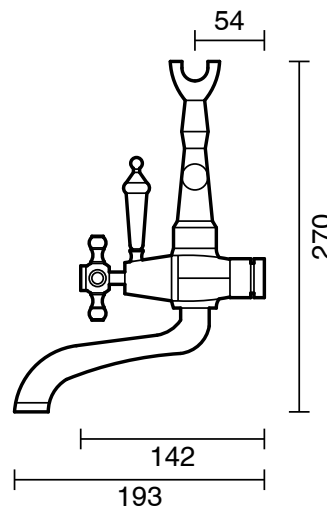

KADO

Kado Era Wall Mounted Telephone Bath Set Cross Handles Chrome (3 Star)

9507601

SPECIFICATIONS	
Recommended Use	Domestic, Hotel & Commercial
Colour	Chrome
Finish	Polished
Material	DR Brass
Recommended Pressure Range	150 - 500 kPa
Maximum Continuous Working Temperature	80 deg C
Suitable for Storage Tank Hot Water	Yes
Suitable for Continuous Flow Hot Water	Yes
Suitable for Gravity Feed Hot Water	No
WARRANTY	
Warranty - Domestic Use	10 Years
Spare Parts & Labour	12 Months
<i>Please refer to Warranty Page for full Terms and Conditions</i>	

Disclaimer: Products in this specification manual must by regulation be installed by licensed and registered trade people. The manufacturer/distributor reserves the right to vary specifications or delete models from their range without prior notification. Dimensions are nominal measurements only. Dimensions and set-outs listed are correct at time of publication however the manufacturer/distributor takes no responsibility for printing errors.