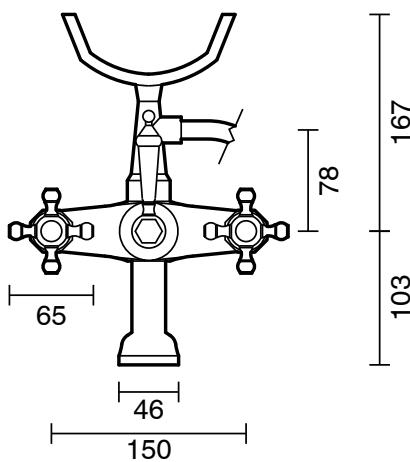

KADO

Kado Era Wall Mounted Telephone Bath Set Cross Handles Chrome (3 Star)

9507601

SPECIFICATIONS	
Recommended Use	Domestic, Hotel & Commercial
Colour	Chrome
Finish	Polished
Material	DR Brass
Recommended Pressure Range	150 - 500 kPa
Maximum Continuous Working Temperature	80 deg C
Suitable for Storage Tank Hot Water	Yes
Suitable for Continuous Flow Hot Water	Yes
Suitable for Gravity Feed Hot Water	No
WARRANTY	
Warranty - Domestic Use	10 Years
Spare Parts & Labour	12 Months
<i>Please refer to Warranty Page for full Terms and Conditions</i>	

Disclaimer: Products in this specification manual must by regulation be installed by licensed and registered trade people. The manufacturer/distributor reserves the right to vary specifications or delete models from their range without prior notification. Dimensions are nominal measurements only. Dimensions and set-outs listed are correct at time of publication however the manufacturer/distributor takes no responsibility for printing errors.