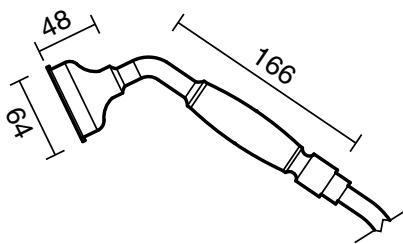

KADO

Kado Era Wall Mounted Telephone Bath Set Cross Handles Chrome (3 Star)

9507601

SPECIFICATIONS	
Recommended Use	Domestic, Hotel & Commercial
Colour	Chrome
Finish	Polished
Material	DR Brass
Recommended Pressure Range	150 - 500 kPa
Maximum Continuous Working Temperature	80 deg C
Suitable for Storage Tank Hot Water	Yes
Suitable for Continuous Flow Hot Water	Yes
Suitable for Gravity Feed Hot Water	No
WARRANTY	
Warranty - Domestic Use	10 Years
Spare Parts & Labour	12 Months
<i>Please refer to Warranty Page for full Terms and Conditions</i>	

Disclaimer: Products in this specification manual must by regulation be installed by licensed and registered trade people. The manufacturer/distributor reserves the right to vary specifications or delete models from their range without prior notification. Dimensions are nominal measurements only. Dimensions and set-outs listed are correct at time of publication however the manufacturer/distributor takes no responsibility for printing errors.