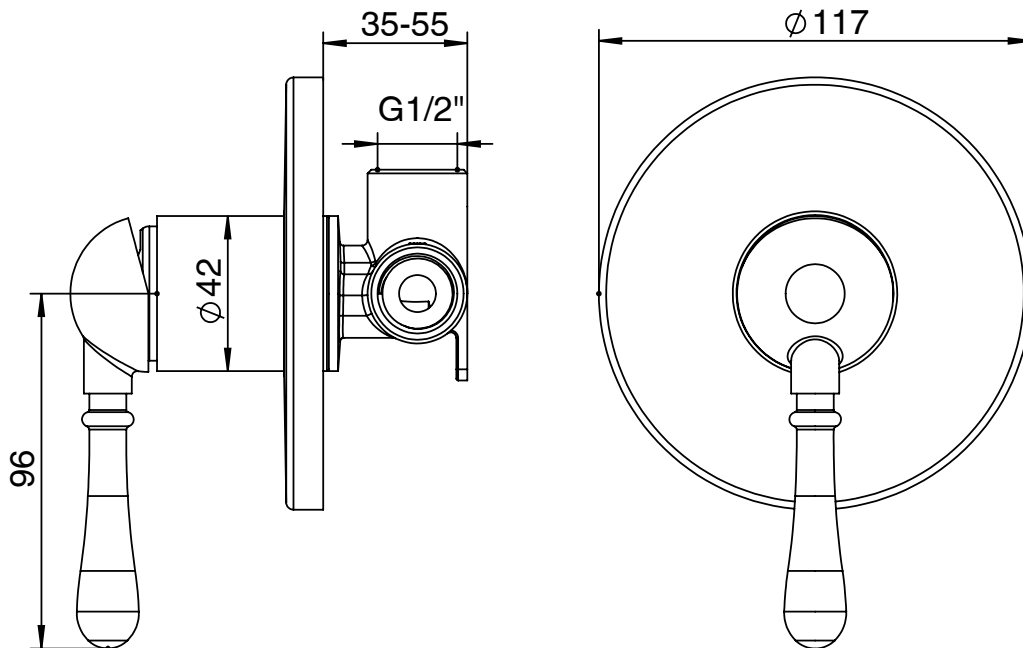

Milli Voir Shower / Bath Mixer Brushed Nickel

2265464

SPECIFICATIONS

Recommended Use	Domestic, hotel and commercial
Colour	Brushed Nickel
Material	DR Brass
Recommended Pressure Range	150 - 500 kPa
Max Continuous Working Pressure	500 kPa
Max Continuous Working Temperature	80 deg C
Suitable for Storage Tank Hot Water	Yes
Suitable for Continuous Flow Hot Water	Yes
Suitable for Gravity Feed Hot Water	No

WARRANTY

Warranty - Domestic Use	15 Years
Spare Parts & Labour	12 Months

Please refer to Warranty Page for full Terms and Conditions

Dimensions are nominal measurements only.

CLEANING RECOMMENDATIONS:

We recommend the use of soapy water or approved cleaners. This product should not be cleaned with abrasive materials. Damage caused by any improper treatment is not covered by the product warranty. Refer to Warranty Conditions

Disclaimer: Products in this specification manual must by regulation be installed by licensed and registered trade people. The manufacturer/distributor reserves the right to vary specifications or delete models from their range without prior notification. Dimensions are nominal measurements only. Dimensions and set-outs listed are correct at time of publication however the manufacturer/distributor takes no responsibility for printing errors.

Published 01/06/2020

To see the complete Milli range go to www.reece.com.au