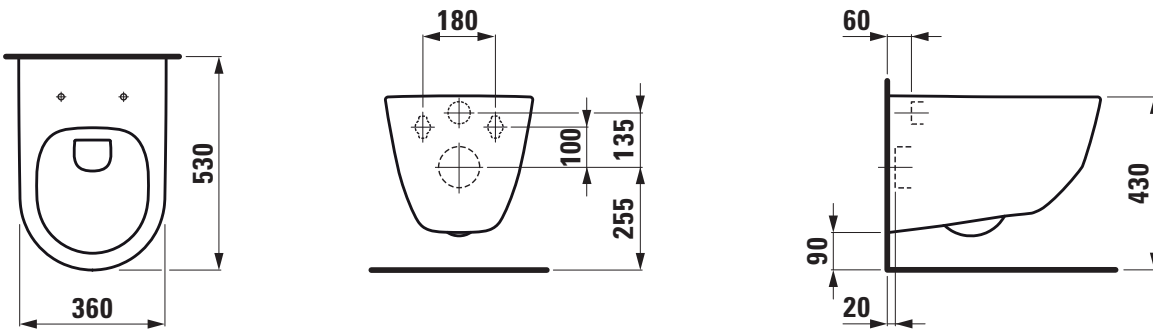

LAUFEN Pro A Rimless Wall Hung Pan & Slim Soft Close Quick Release Seat (4 Star)

1813061

SPECIFICATIONS

Recommended Use	Domestic, Hotel & Commercial
Pan Material	Vitreous China
Toilet Seat Material	Duroplast
Weight of Pan	22 kg
Water Inlet Position	Back Inlet
Toilet Seat Type	Soft Close Quick Release
Rim Configuration	Rimless
Pan Fixing	To wall using solid or cavity wall brackets (not supplied)

WARRANTY

Warranty - Domestic Use	15 Years
Spare Parts & Labour	12 Months

Please refer to Warranty Page for full Terms and Conditions

Dimensions are nominal measurements only.

CLEANING RECOMMENDATIONS:

We recommend the use of soapy water or approved cleaners. This product should not be cleaned with abrasive materials. Damage caused by any improper treatment is not covered by the product warranty. Refer to Warranty Conditions

Disclaimer: Products in this specification manual must by regulation be installed by licensed and registered trade people. The manufacturer/distributor reserves the right to vary specifications or delete models from their range without prior notification. Dimensions are nominal measurements only. Dimensions and set-outs listed are correct at time of publication however the manufacturer/distributor takes no responsibility for printing errors.

Published 05/08/2021

To see the complete Laufen range go to www.reece.com.au/bathrooms