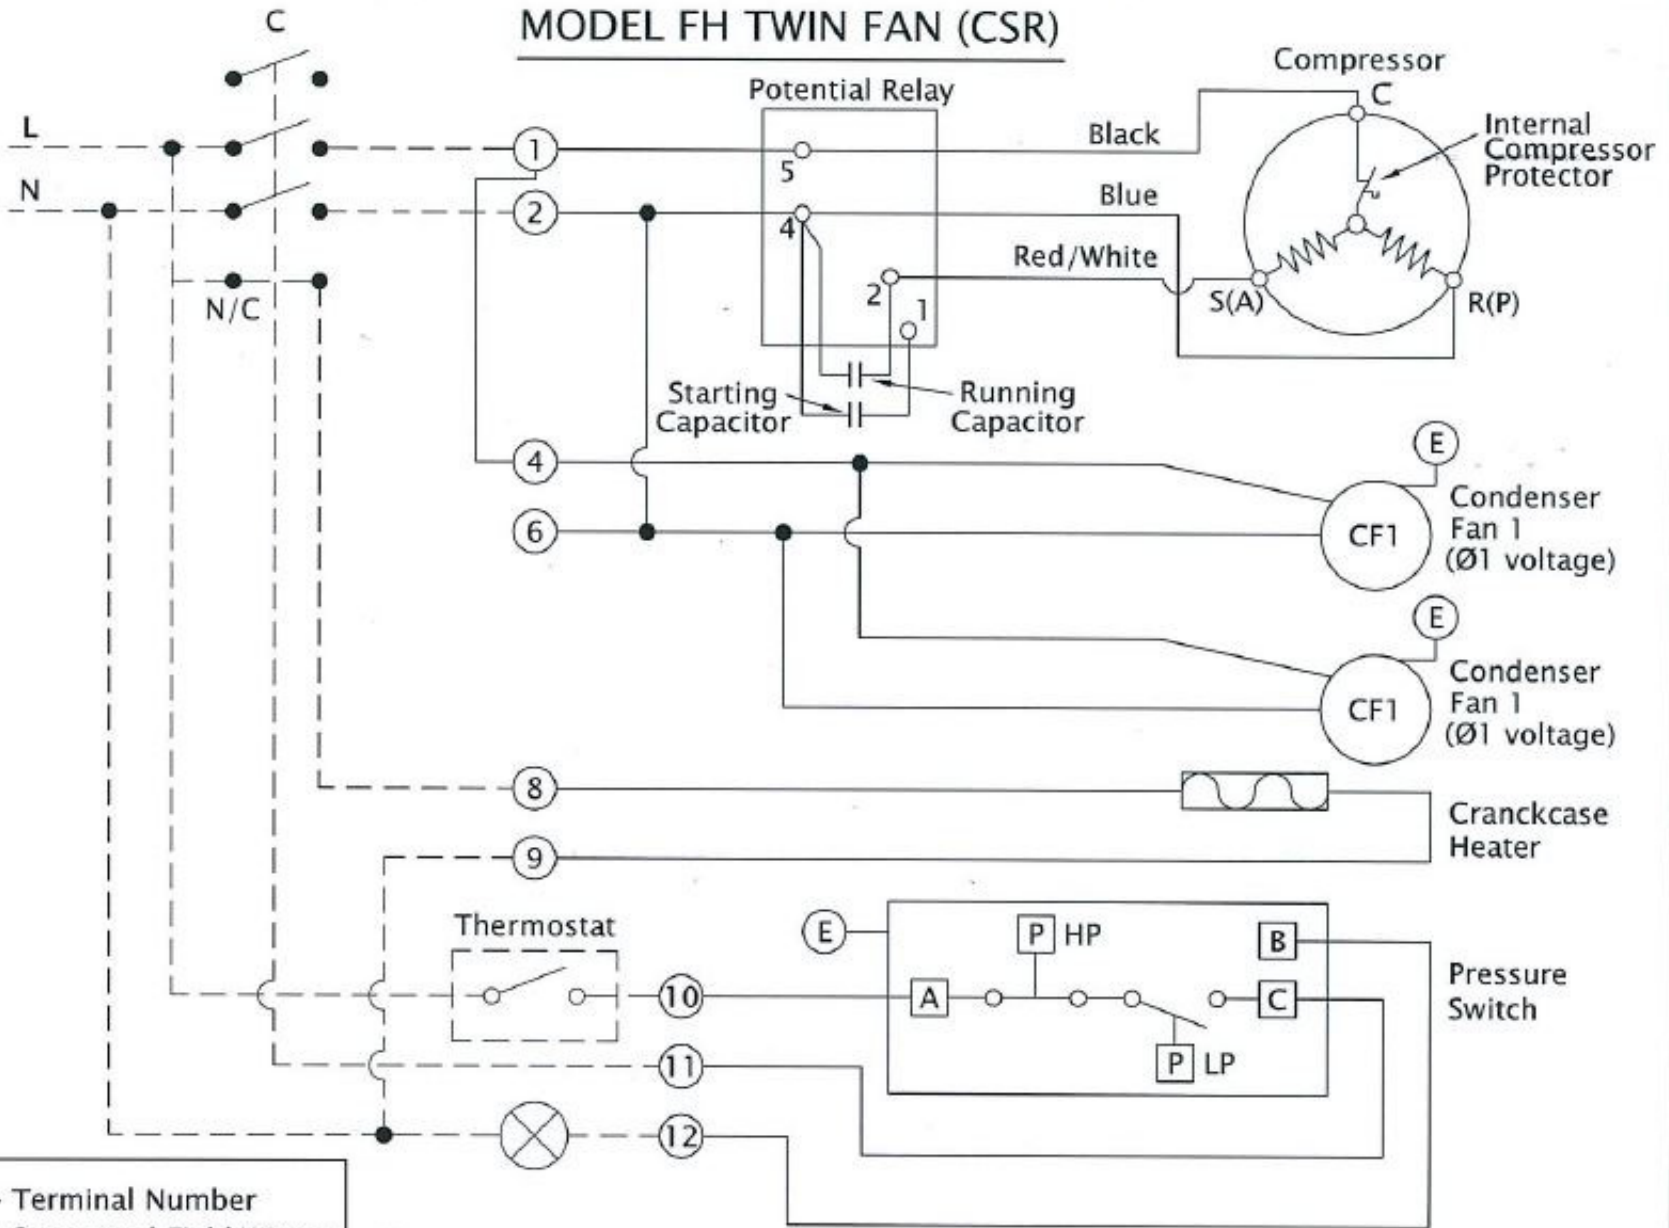

MODEL FH TWIN FAN (CSR)

- - Terminal Number
- - Suggested Field Wiring
- C - Contactor
- ⊗ - Fault Lamp

Note :

Crankcase heater is self regulating so switching off during compressor operation is not mandatory. Condenser fan supply with 1 phase voltage.

7684119 - D