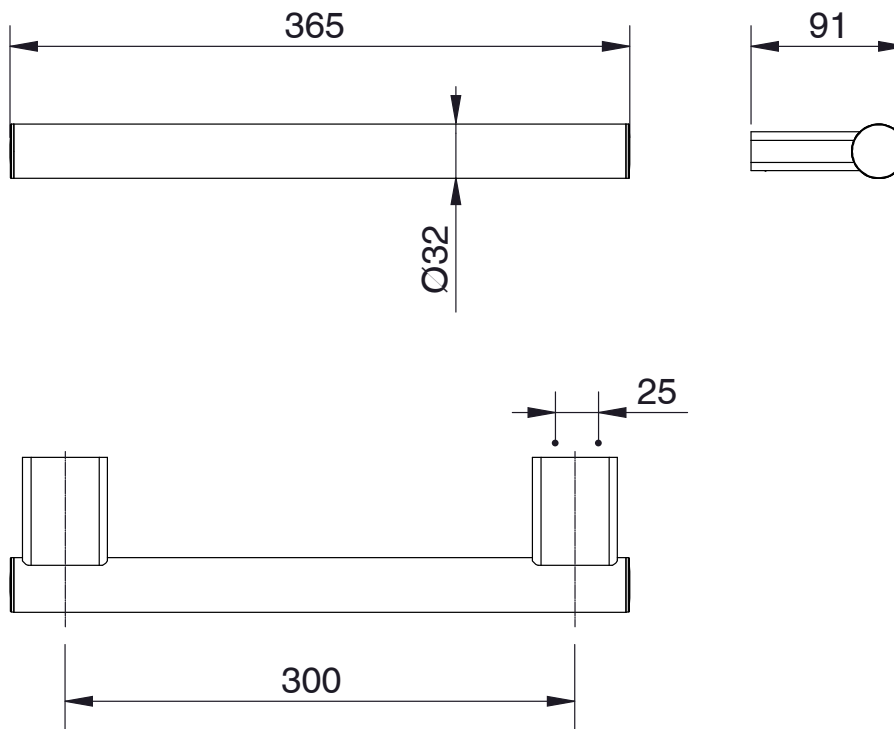

Dimensions are nominal measurements only.

CLEANING RECOMMENDATIONS:

We recommend the use of soapy water or approved cleaners. This product should not be cleaned with abrasive materials. Damage caused by any improper treatment is not covered by the product warranty. Refer to Warranty Conditions

Disclaimer: Products in this specification manual must by regulation be installed by licensed and registered trade people. The manufacturer/distributor reserves the right to vary specifications or delete models from their range without prior notification. Dimensions are nominal measurements only. Dimensions and set-outs listed are correct at time of publication however the manufacturer/distributor takes no responsibility for printing errors.

Published 21/03/2024

To see the complete Mizu range go to www.reece.com.au