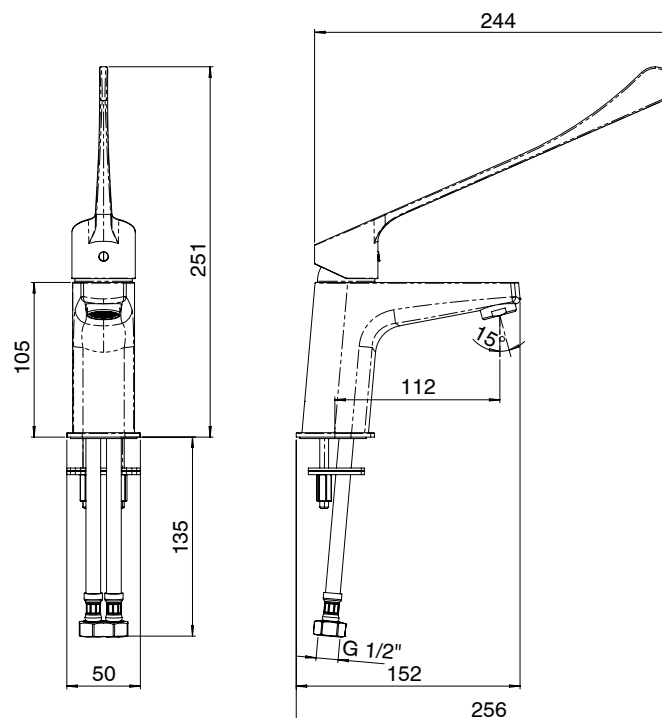

Posh Solus MK3 Basin Mixer Tap with Extended Lever 270mm Chrome (4 Star)

9509522

SPECIFICATIONS

Recommended Use	Domestic, Hotel & Commercial
Colour	Chrome
Finish	Polished
Material	DR Brass
Recommended Pressure Range	150 - 500 kPa
Maximum Continuous Working Temperature	65 deg C
Suitable for Storage Tank Hot Water	Yes
Suitable for Continuous Flow Hot Water	Yes
Suitable for Gravity Feed Hot Water	No

WARRANTY

Warranty - Domestic Use	10 Years
Spare Parts & Labour	12 Months

Please refer to Warranty Page for full Terms and Conditions

Dimensions are nominal measurements only.

CLEANING RECOMMENDATIONS:

We recommend the use of soapy water or approved cleaners. This product should not be cleaned with abrasive materials. Damage caused by any improper treatment is not covered by the product warranty. Refer to Warranty Conditions

Disclaimer: Products in this specification manual must by regulation be installed by licensed and registered trade people. The manufacturer/distributor reserves the right to vary specifications or delete models from their range without prior notification. Dimensions are nominal measurements only. Dimensions and set-outs listed are correct at time of publication however the manufacturer/distributor takes no responsibility for printing errors.

Published 03/03/2022

To see the complete Posh range go to
www.reece.com.au