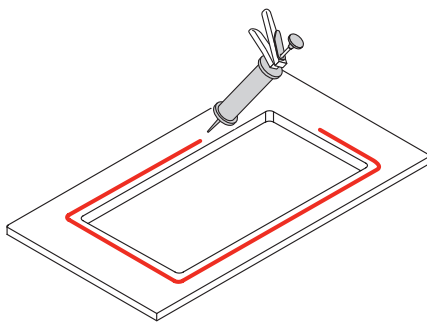

Franke Fresno Single Bowl with Reversible Drainer

Installation Instructions

Inset

1

2

3

4

5

Please note: Topmount only. No install clips required. Please do a bead of silicone and push down firmly.

6

7

24h

1

www.franke.com

Inset

Model		A	B	r1	minimum cabinet
-------	--	---	---	----	-----------------