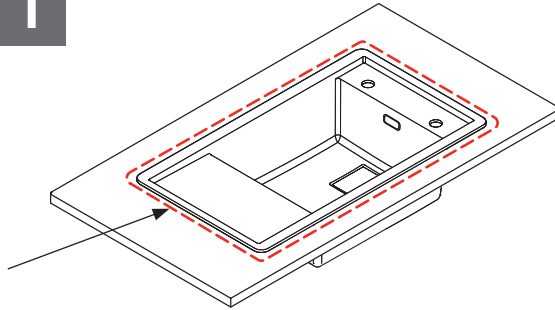

Franke Fresno Single Bowl with Reversible Drainer

Installation Instructions

Inset

1

2

3

4

5

Please note: Topmount only. No install clips required. Please do a bead of silicone and push down firmly.

6

7

24h

1

www.franke.com

Inset

Model		A	B	r1	minimum cabinet
-------	--	---	---	----	-----------------