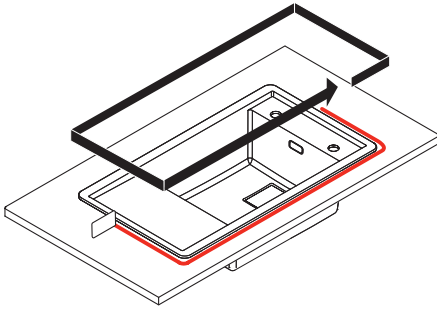

Franke Fresno Single Bowl with Reversible Drainer

Installation Instructions

Inset

1

2

3

4

5

Please note: Topmount only. No install clips required. Please do a bead of silicone and push down firmly.

6

7

24h

1

www.franke.com

Inset

Model		A	B	r1	minimum cabinet
-------	--	---	---	----	-----------------