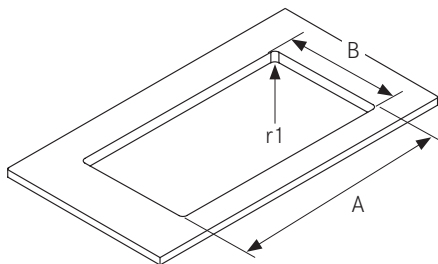

Franke Fresno Single Bowl with Reversible Drainer

Installation Instructions

Inset

1

2

3

4

5

Please note: Topmount only. No install clips required. Please do a bead of silicone and push down firmly.

6

7

24h

1

www.franke.com

Inset

Model		A	B	r1	minimum cabinet
-------	--	---	---	----	-----------------