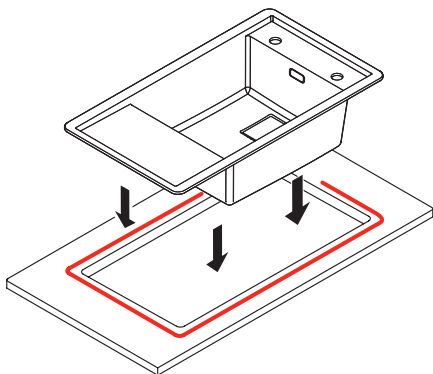

Franke Fresno Single Bowl with Reversible Drainer

Installation Instructions

Inset

1

2

3

4

5

Please note: Topmount only. No install clips required. Please do a bead of silicone and push down firmly.

6

7

24h

1

www.franke.com

Inset

Model		A	B	r1	minimum cabinet
-------	--	---	---	----	-----------------