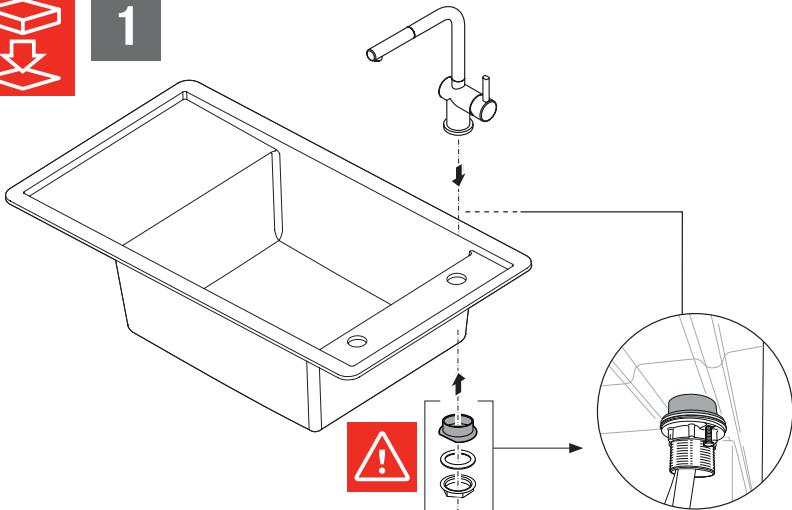

Franke Fresno Single Bowl with Reversible Drainer

Installation Instructions

Inset

1

2

3

4

5

Please note: Topmount only. No install clips required. Please do a bead of silicone and push down firmly.

6

7

24h

1

www.franke.com

Inset

Model		A	B	r1	minimum cabinet
-------	--	---	---	----	-----------------