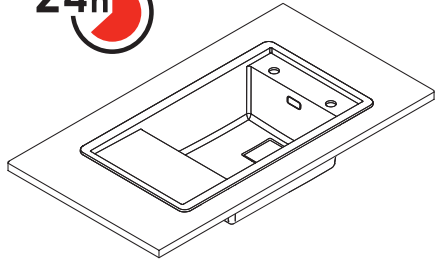

Franke Fresno Single Bowl with Reversible Drainer

Installation Instructions

Inset

1

2

3

4

5

Please note: Topmount only. No install clips required. Please do a bead of silicone and push down firmly.

6

7

24h

1

www.franke.com

Inset

Model		A	B	r1	minimum cabinet
-------	--	---	---	----	-----------------