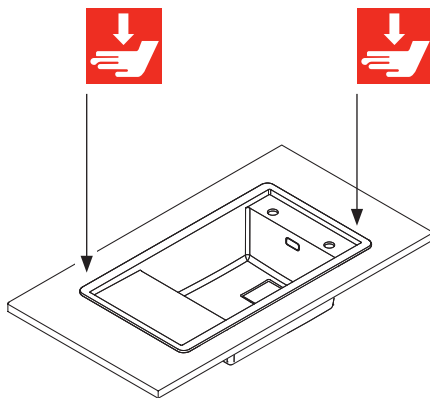

Franke Fresno Single Bowl with Reversible Drainer

Installation Instructions

Inset

1

2

3

4

5

Please note: Topmount only. No install clips required. Please do a bead of silicone and push down firmly.

6

7

24h

1

www.franke.com

Inset

Model		A	B	r1	minimum cabinet
-------	--	---	---	----	-----------------