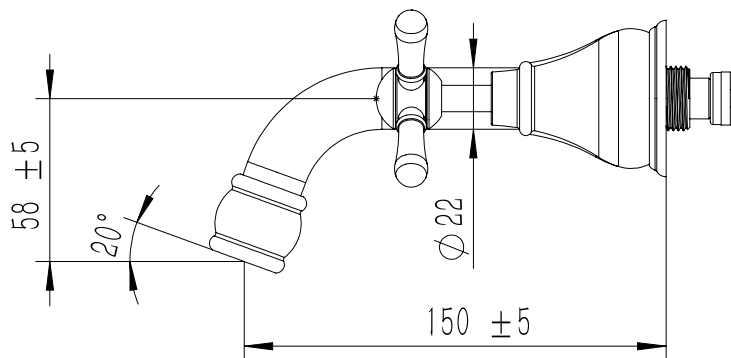

Milli Voir Wall Bath Set Cross Handle 150mm Chrome

2265288

SPECIFICATIONS

Recommended Use	Domestic, hotel and commercial
Colour	Chrome
Material	DR Brass
Recommended Pressure Range	150 - 500 kPa
Max Continuous Working Pressure	500 kPa
Max Continuous Working Temperature	80 deg C
Suitable for Storage Tank Hot Water	Yes
Suitable for Continuous Flow Hot Water	Yes
Suitable for Gravity Feed Hot Water	No

WARRANTY

Warranty - Domestic Use	15 Years
Spare Parts & Labour	12 Months

Please refer to Warranty Page for full Terms and Conditions

Dimensions are nominal measurements only.

CLEANING RECOMMENDATIONS:

We recommend the use of soapy water or approved cleaners. This product should not be cleaned with abrasive materials. Damage caused by any improper treatment is not covered by the product warranty. Refer to Warranty Conditions

Disclaimer: Products in this specification manual must by regulation be installed by licensed and registered trade people. The manufacturer/distributor reserves the right to vary specifications or delete models from their range without prior notification. Dimensions are nominal measurements only. Dimensions and set-outs listed are correct at time of publication however the manufacturer/distributor takes no responsibility for printing errors.

Published 01/06/2020

To see the complete Milli range go to www.reece.com.au