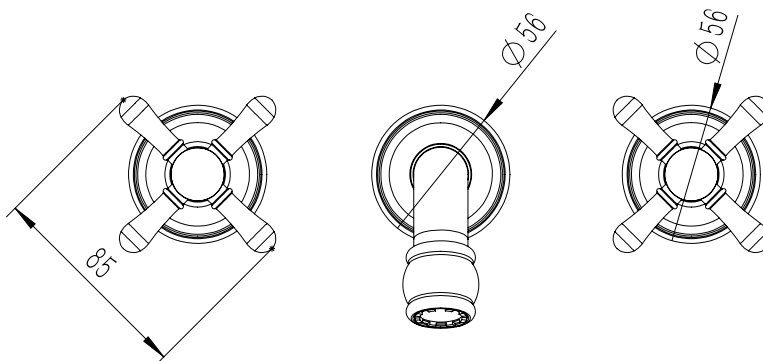

Milli Voir Wall Bath Set Cross Handle 150mm Chrome

2265288

SPECIFICATIONS

Recommended Use	Domestic, hotel and commercial
Colour	Chrome
Material	DR Brass
Recommended Pressure Range	150 - 500 kPa
Max Continuous Working Pressure	500 kPa
Max Continuous Working Temperature	80 deg C
Suitable for Storage Tank Hot Water	Yes
Suitable for Continuous Flow Hot Water	Yes
Suitable for Gravity Feed Hot Water	No

WARRANTY

Warranty - Domestic Use	15 Years
Spare Parts & Labour	12 Months

Please refer to Warranty Page for full Terms and Conditions

Dimensions are nominal measurements only.

CLEANING RECOMMENDATIONS:

We recommend the use of soapy water or approved cleaners. This product should not be cleaned with abrasive materials. Damage caused by any improper treatment is not covered by the product warranty. Refer to Warranty Conditions

Disclaimer: Products in this specification manual must by regulation be installed by licensed and registered trade people. The manufacturer/distributor reserves the right to vary specifications or delete models from their range without prior notification. Dimensions are nominal measurements only. Dimensions and set-outs listed are correct at time of publication however the manufacturer/distributor takes no responsibility for printing errors.

Published 01/06/2020

To see the complete Milli range go to www.reece.com.au